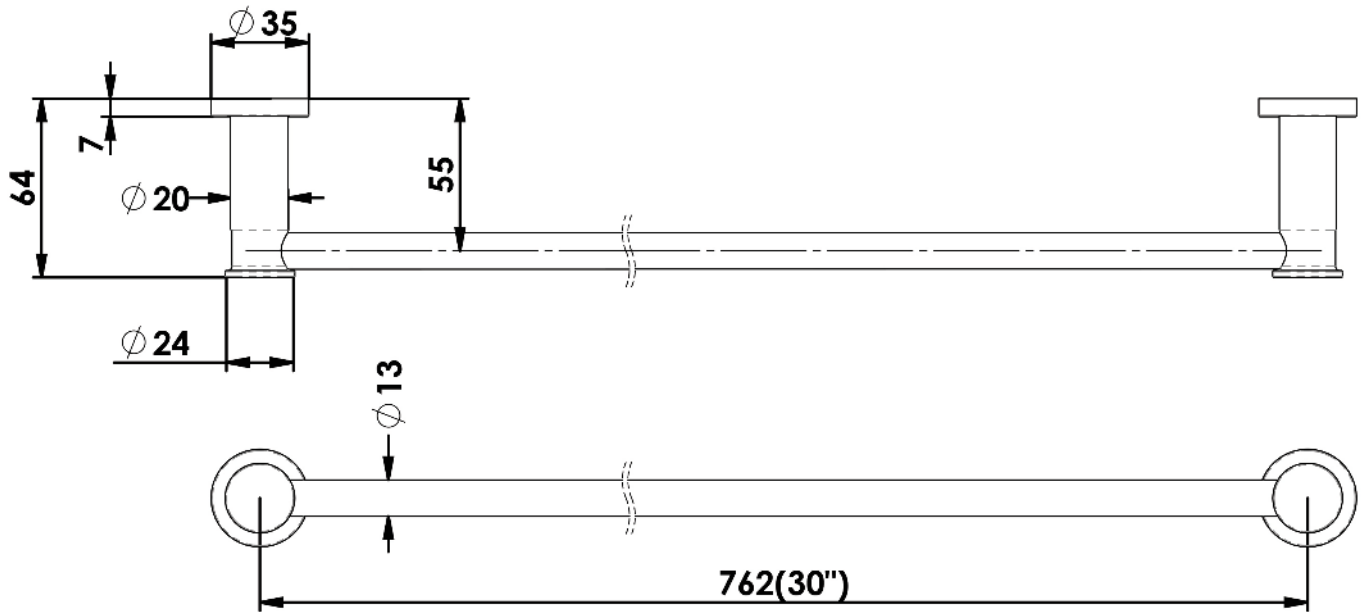

Reason Towel Rail

- 18413CP | Chrome
- 18413BS | Brushed Stainless
- 18413BB | Brushed Brass
- 18413MB | Matte Black
- 18413BC | Brushed Copper
- 18413GM | Gun Metal

762mm

NZ PHONE - 0800 655 455
EMAIL - nzsales@greenstapware.com
WEBSITE - greenstapware.com