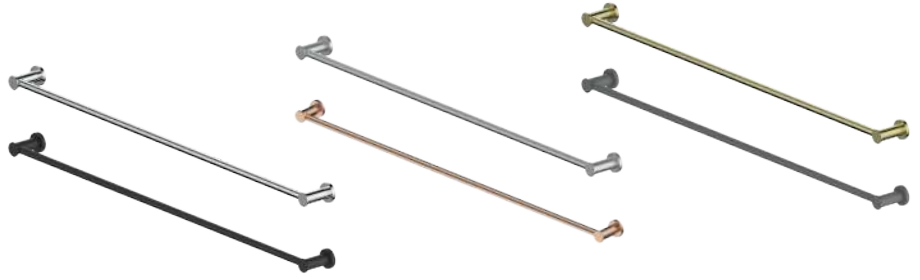

Reason Towel Rail

- 18413CP | Chrome
- 18413BS | Brushed Stainless
- 18413BB | Brushed Brass
- 18413MB | Matte Black
- 18413BC | Brushed Copper
- 18413GM | Gun Metal

762mm

NZ PHONE - 0800 655 455
EMAIL - nzsales@greenstapware.com
WEBSITE - greenstapware.com