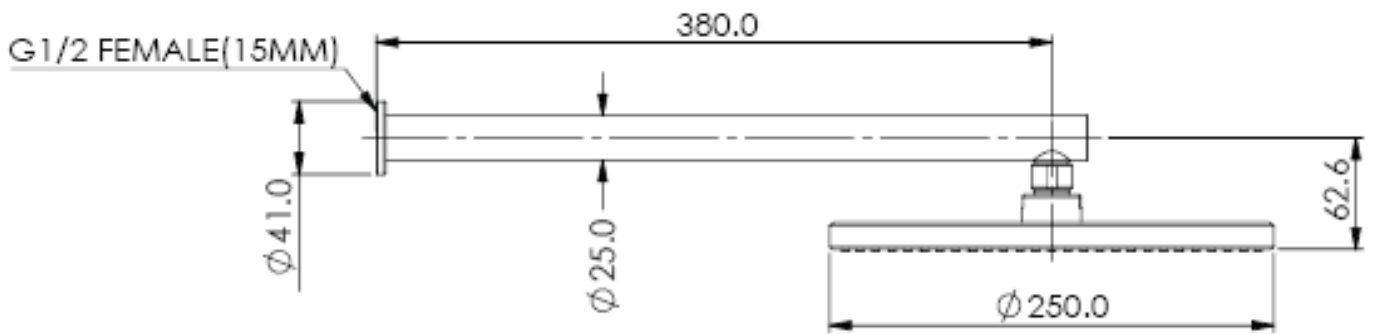

GLIDE

Wall Shower

57300CP-2 | Chrome
57300BN-2 | Brushed Nickel
57300BB-2 | Brushed Brass
57300MB-2 | Matte Black
57300GM-2 | Gun Metal

WELS 3 Star 9.0L/M | AP
Ø250mm Single Function Overhead
380mm arm length