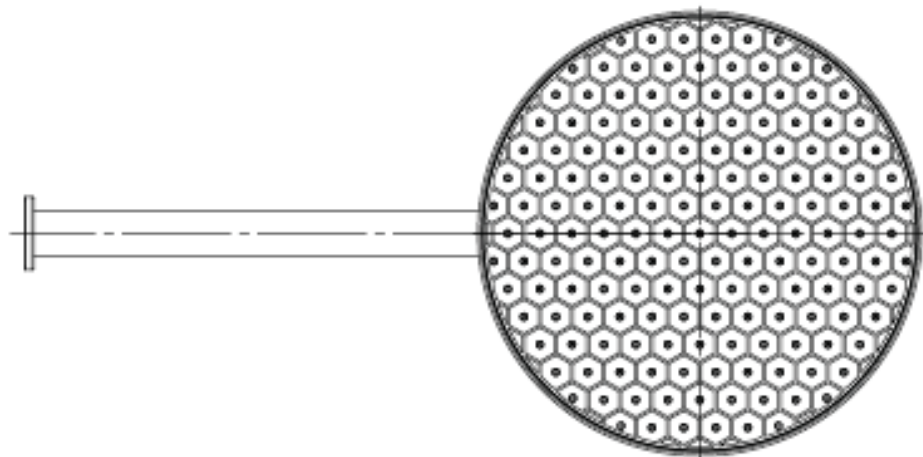

GLIDE

Wall Shower

57300CP-2 | Chrome
57300BN-2 | Brushed Nickel
57300BB-2 | Brushed Brass
57300MB-2 | Matte Black
57300GM-2 | Gun Metal

WELS 3 Star 9.0L/M | AP
Ø250mm Single Function Overhead
380mm arm length