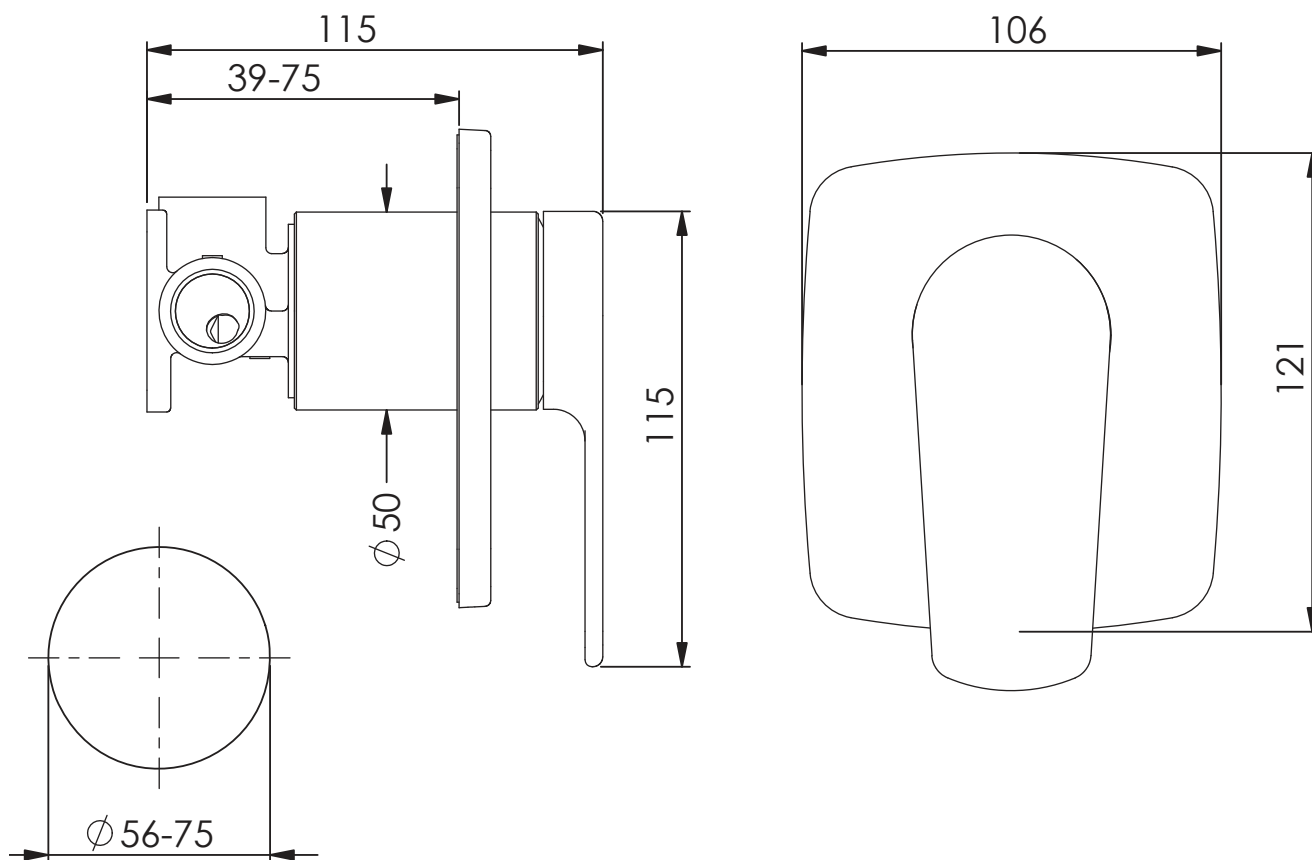

VANTAGE

Shower Mixer

- 19714070 | Chrome
- 19714071 | Brushed Nickel
- 19714076 | Brushed Brass
- 19714077 | Matte Black
- 19714079 | Gun Metal

WELS N/A | MP | 106mm x 121mm Faceplate

Mounting Hole

NZ PHONE - 0800 655 455
EMAIL - nzsales@greenstapware.com
WEBSITE - greenstapware.com