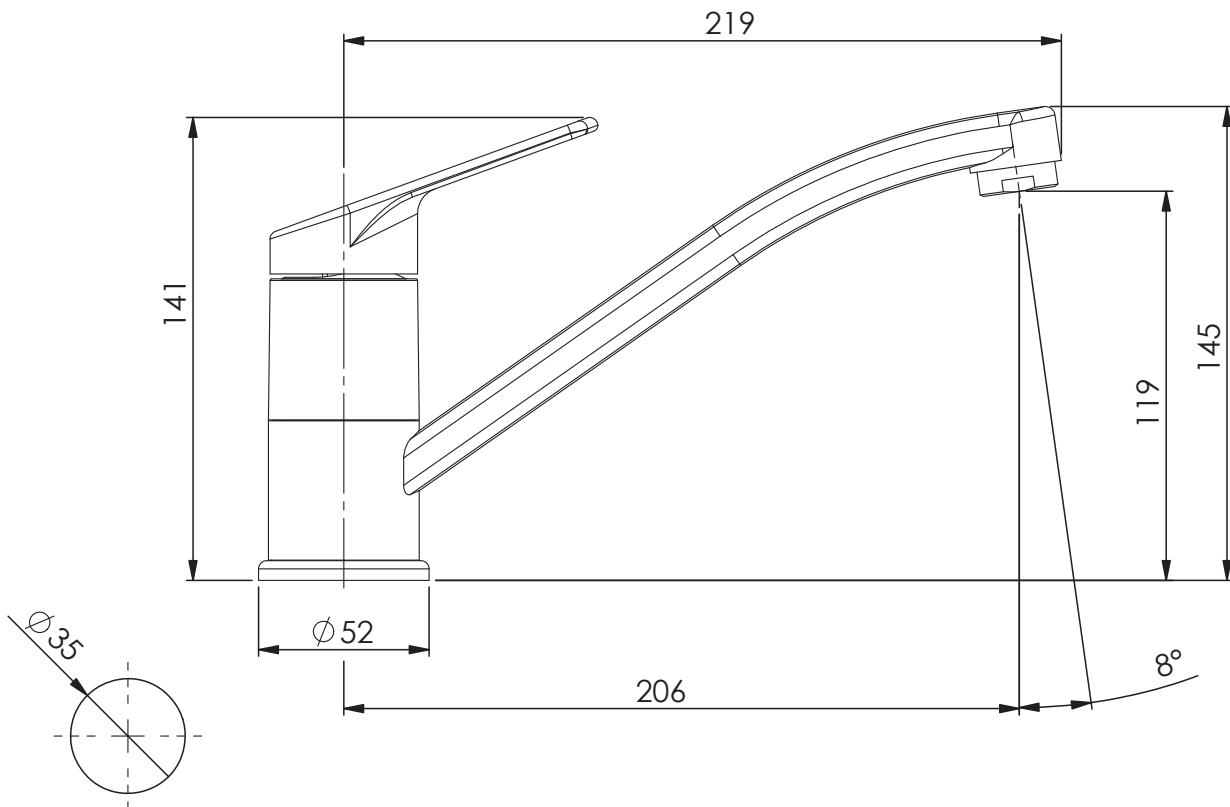

VANTAGE

Sink Mixer

19703540 | Chrome

WELS 4 Stars 7.5L/Min | AP | Swivel Spout

NZ PHONE - 0800 655 455
EMAIL - nzsales@greenstapware.com
WEBSITE - greenstapware.com

GREENS
where life meets water