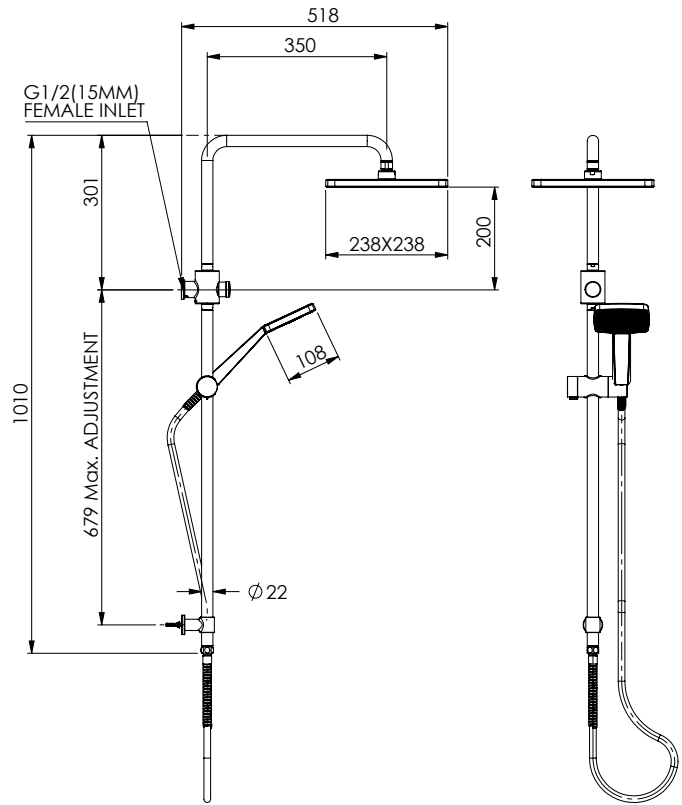

GLIDE SYNTRA

Twin Rail Shower

- 21290CP-2 | Chrome
- 21290BN-2 | Brushed Nickel
- 21290BB-2 | Brushed Brass
- 21290MB-2 | Matte Black
- 21290GM-2 | Gun Metal

WELS 3 Star 9.0L/M | AP
 230mm² Single Function Overhead
 Single Function Handset

BOTTOM INLET

UPPER INLET

NZ PHONE - 0800 655 455
 EMAIL - nzsales@greenstapware.com
 WEBSITE - greenstapware.com

 | **GREENS**
 where life meets water