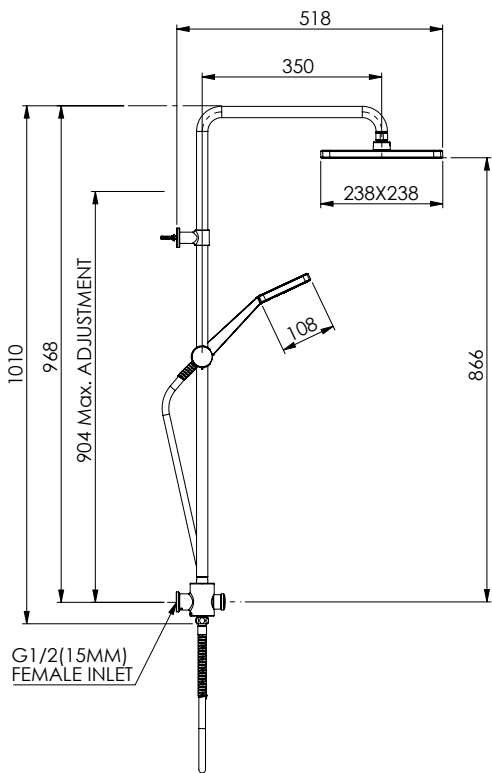

GLIDE SYNTRA

Twin Rail Shower

- 21290CP-2 | Chrome
- 21290BN-2 | Brushed Nickel
- 21290BB-2 | Brushed Brass
- 21290MB-2 | Matte Black
- 21290GM-2 | Gun Metal

WELS 3 Star 9.0L/M | AP
 230mm² Single Function Overhead
 Single Function Handset