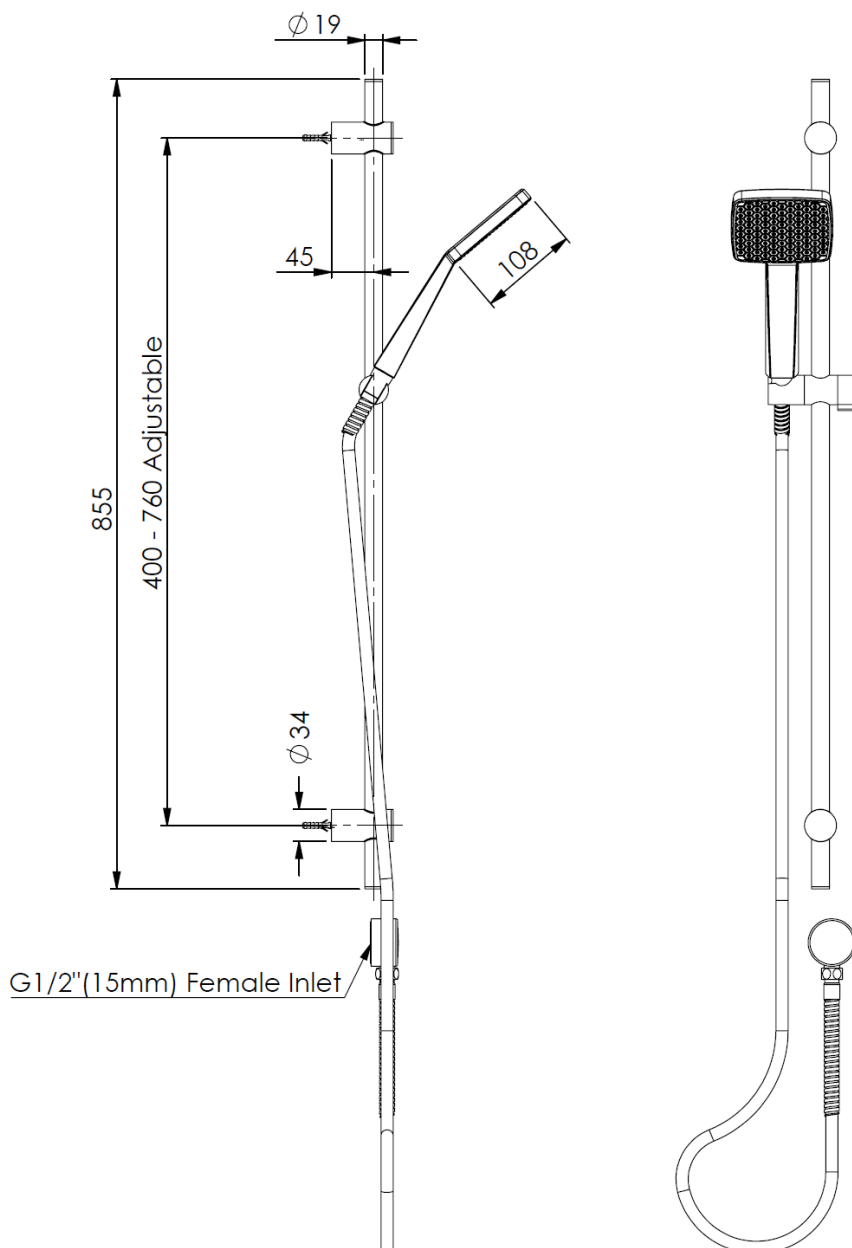

GLIDE SYNTRA

Rail Shower

- 64400CP-2 | Chrome
- 64400BN-2 | Brushed Nickel
- 64400BB-2 | Brushed Brass
- 64400MB-2 | Matte Black
- 64400GM-2 | Gun Metal

WELS 3 Star 9.0L/M | AP
230mm² Single Function Overhead
Single Function Handset