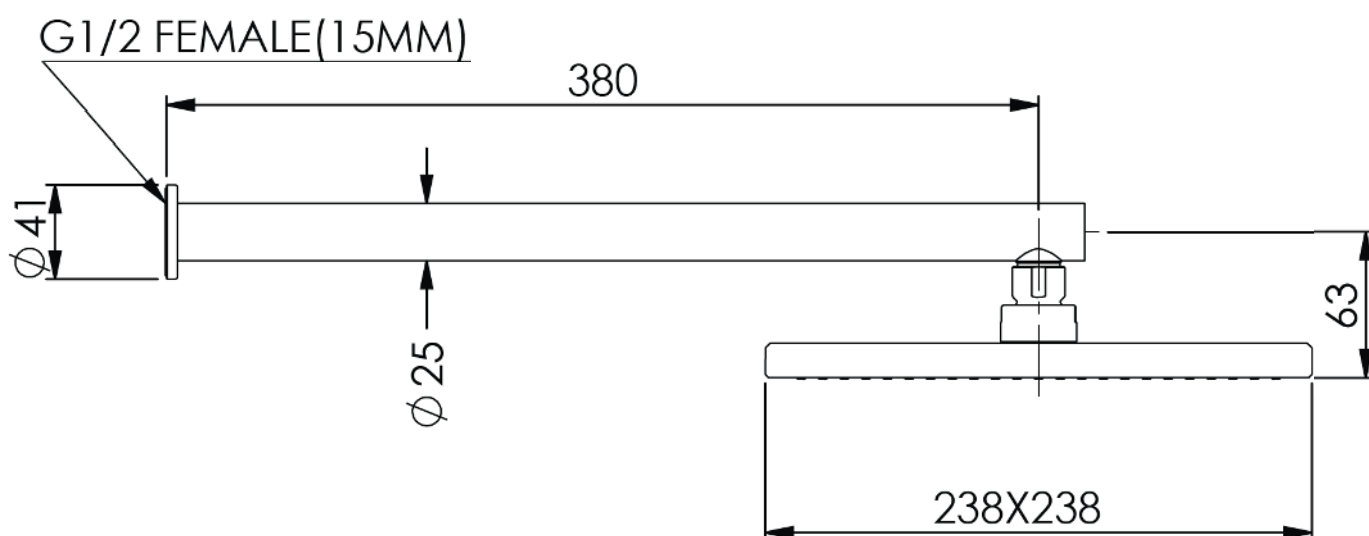

GLIDE SYNTRA Wall Shower

67300CP-2 | Chrome
67300BN-2 | Brushed Nickel
67300BB-2 | Brushed Brass
67300MB-2 | Matte Black
67300GM-2 | Gun Metal

WELS 3 Star 9.0L/M | AP
230mm² Single Function Overhead
380mm arm length