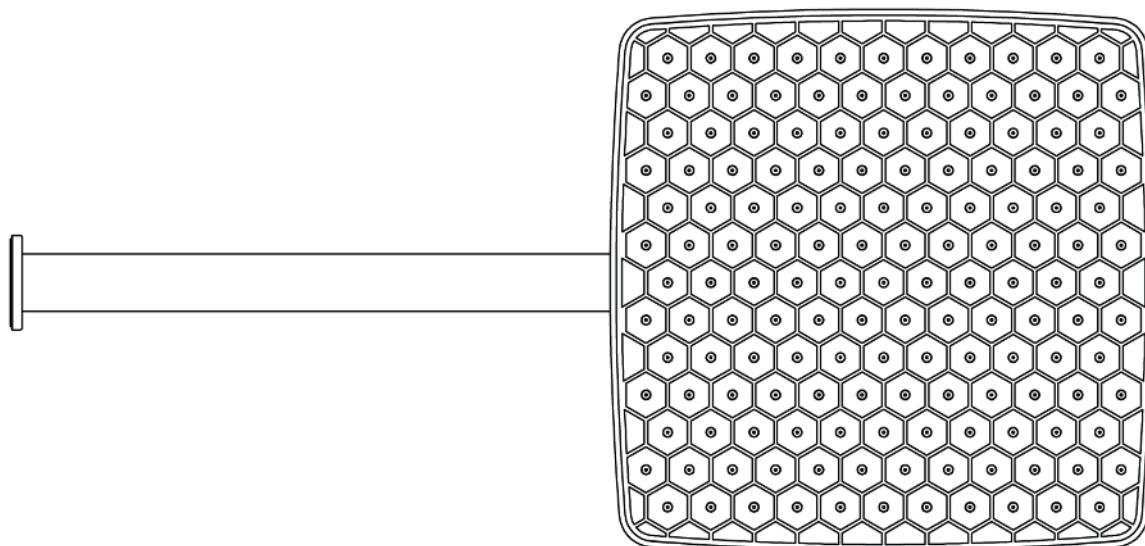

GLIDE SYNTRA Wall Shower

67300CP-2 | Chrome
67300BN-2 | Brushed Nickel
67300BB-2 | Brushed Brass
67300MB-2 | Matte Black
67300GM-2 | Gun Metal

WELS 3 Star 9.0L/M | AP
230mm² Single Function Overhead
380mm arm length