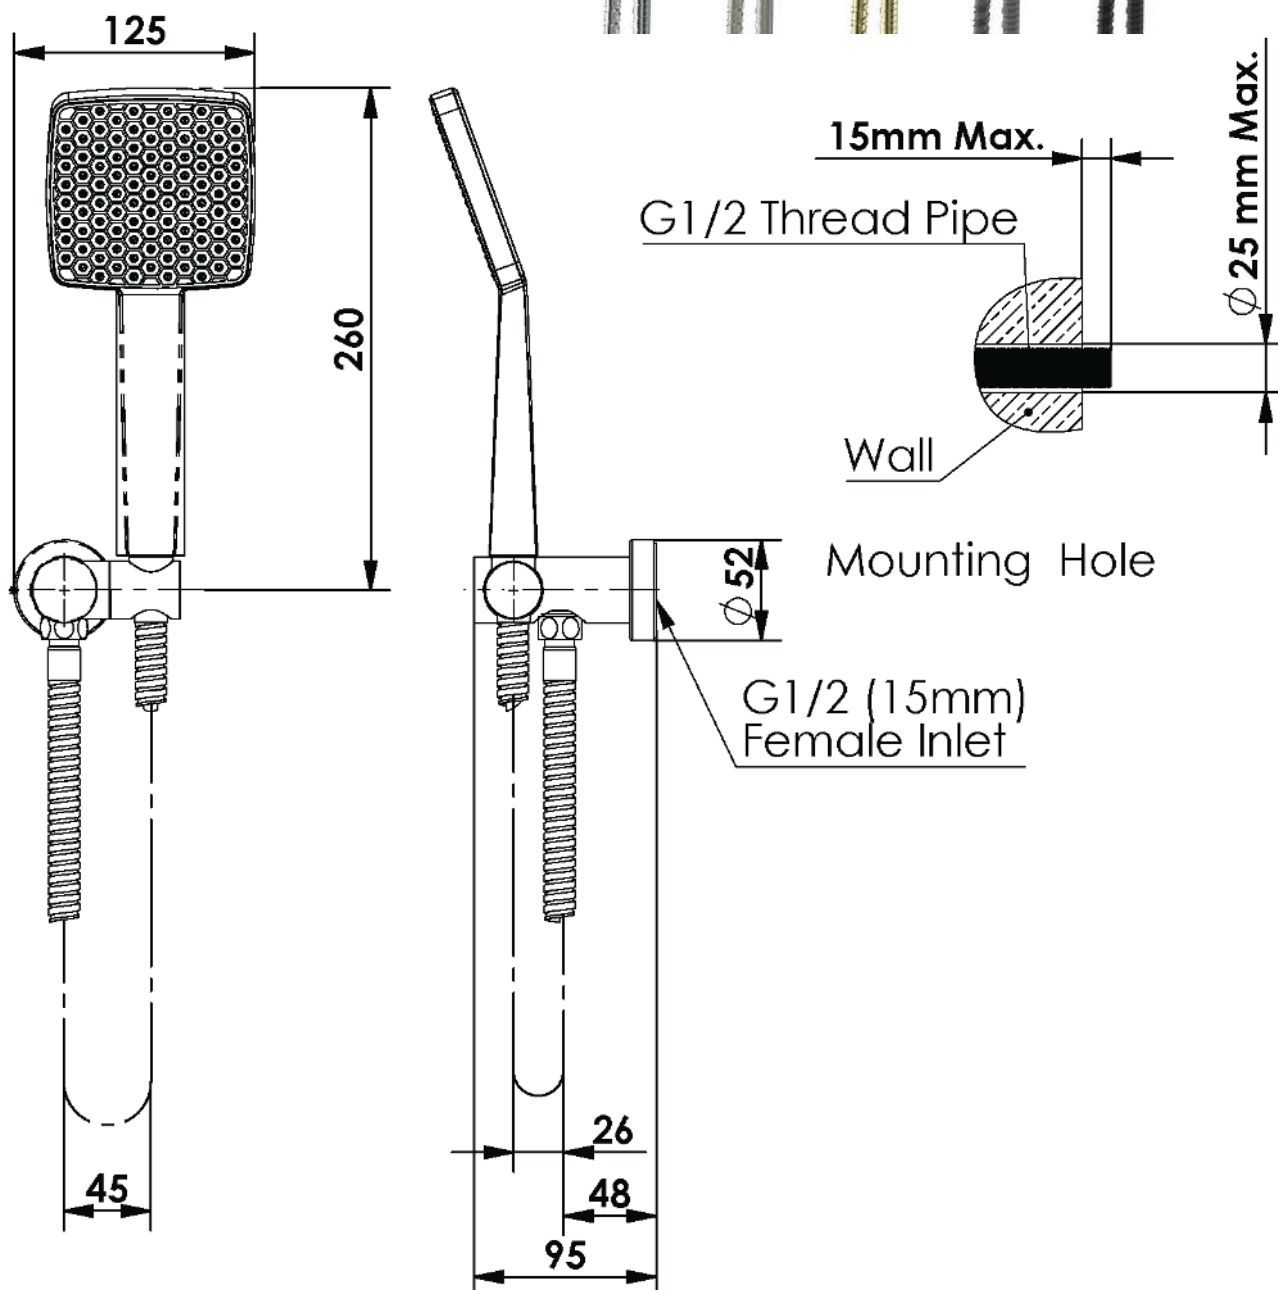

## Hand Shower with Wall Outlet Bracket

- 90403589CP-2 | Chrome
- 90403589BN-2 | Brushed Nickel
- 90403589BB-2 | Brushed Brass
- 90403589MB-2 | Matte Black
- 90403589GM-2 | Gun Metal

WELS 3 Star 9.0 L/M | AP  
Single Function Handset | Includes Hose