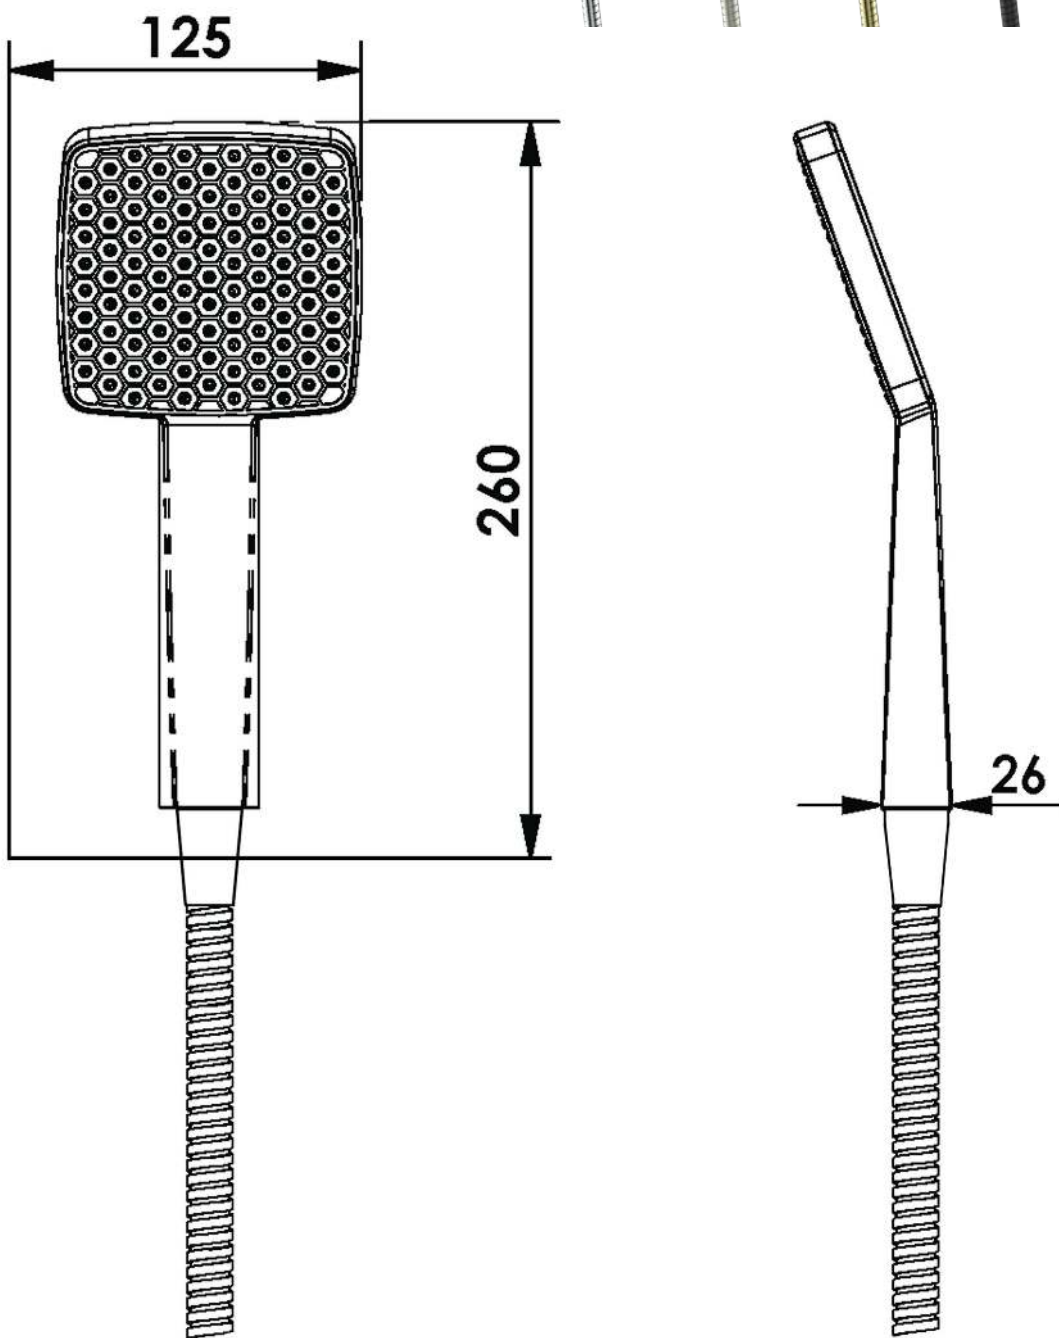

## Hand Shower

- 9403589CP-2 | Chrome
- 9403589BN-2 | Brushed Nickel
- 9403589BB-2 | Brushed Brass
- 9403589MB-2 | Matte Black
- 9403589GM-2 | Gun Metal

WELS 3 Star 9.0 L/M | AP  
Single Function Handset | Includes Hose