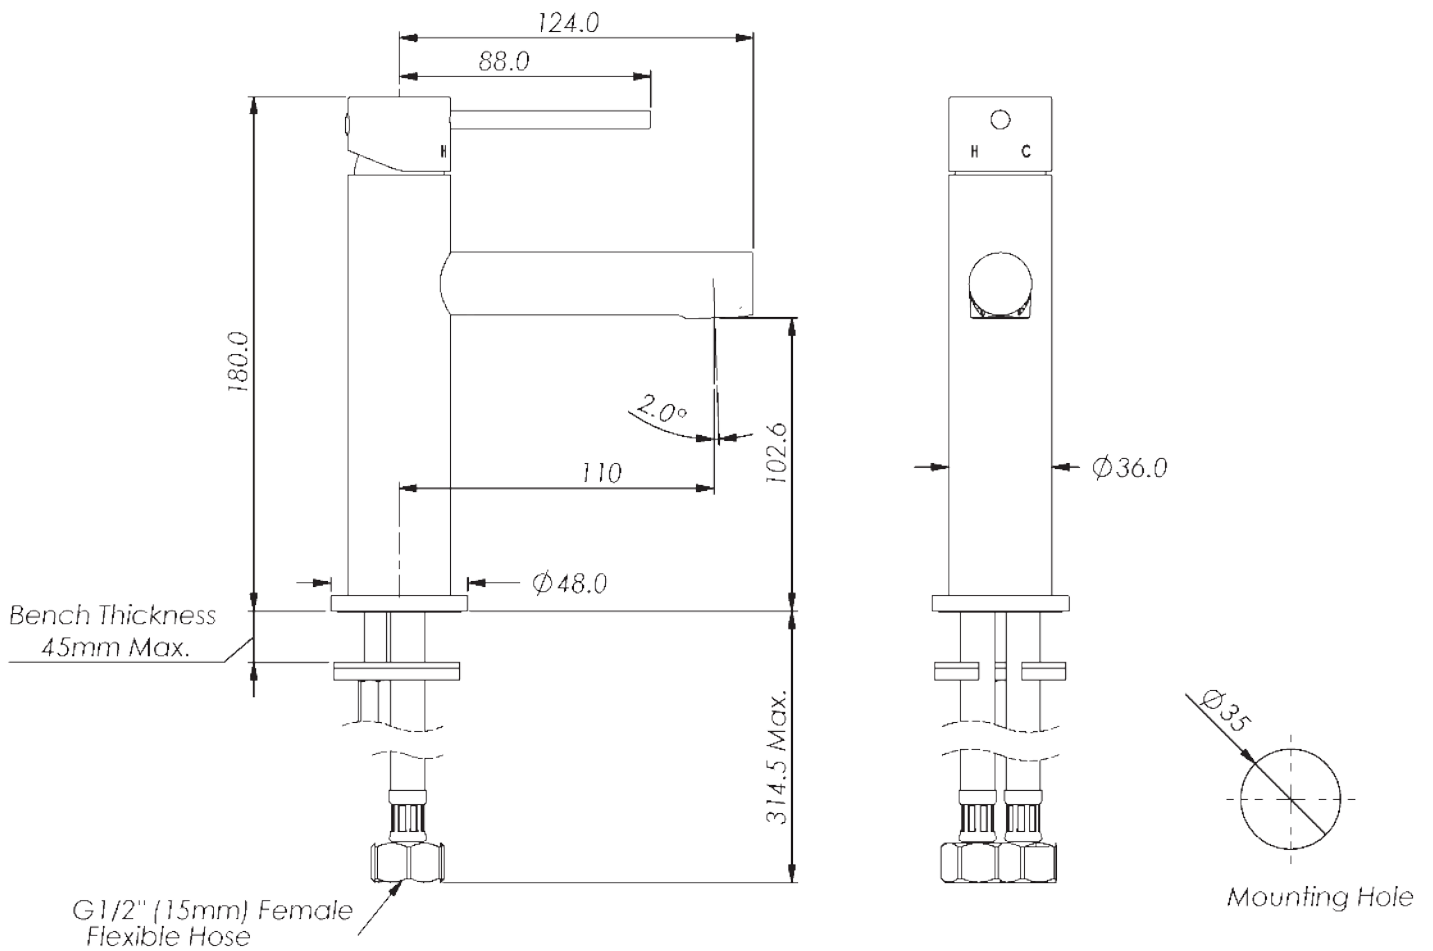

MACI BASIN MIXER

- 212025500 | Chrome
- 212025510 | Brushed Nickel
- 212025560 | Brushed Brass
- 212025570 | Matte Black
- 212025590 | Gun Metal

MACI BASIN MIXER

- 212025500 | Chrome
- 212025510 | Brushed Nickel
- 212025560 | Brushed Brass
- 212025570 | Matte Black
- 212025590 | Gun Metal