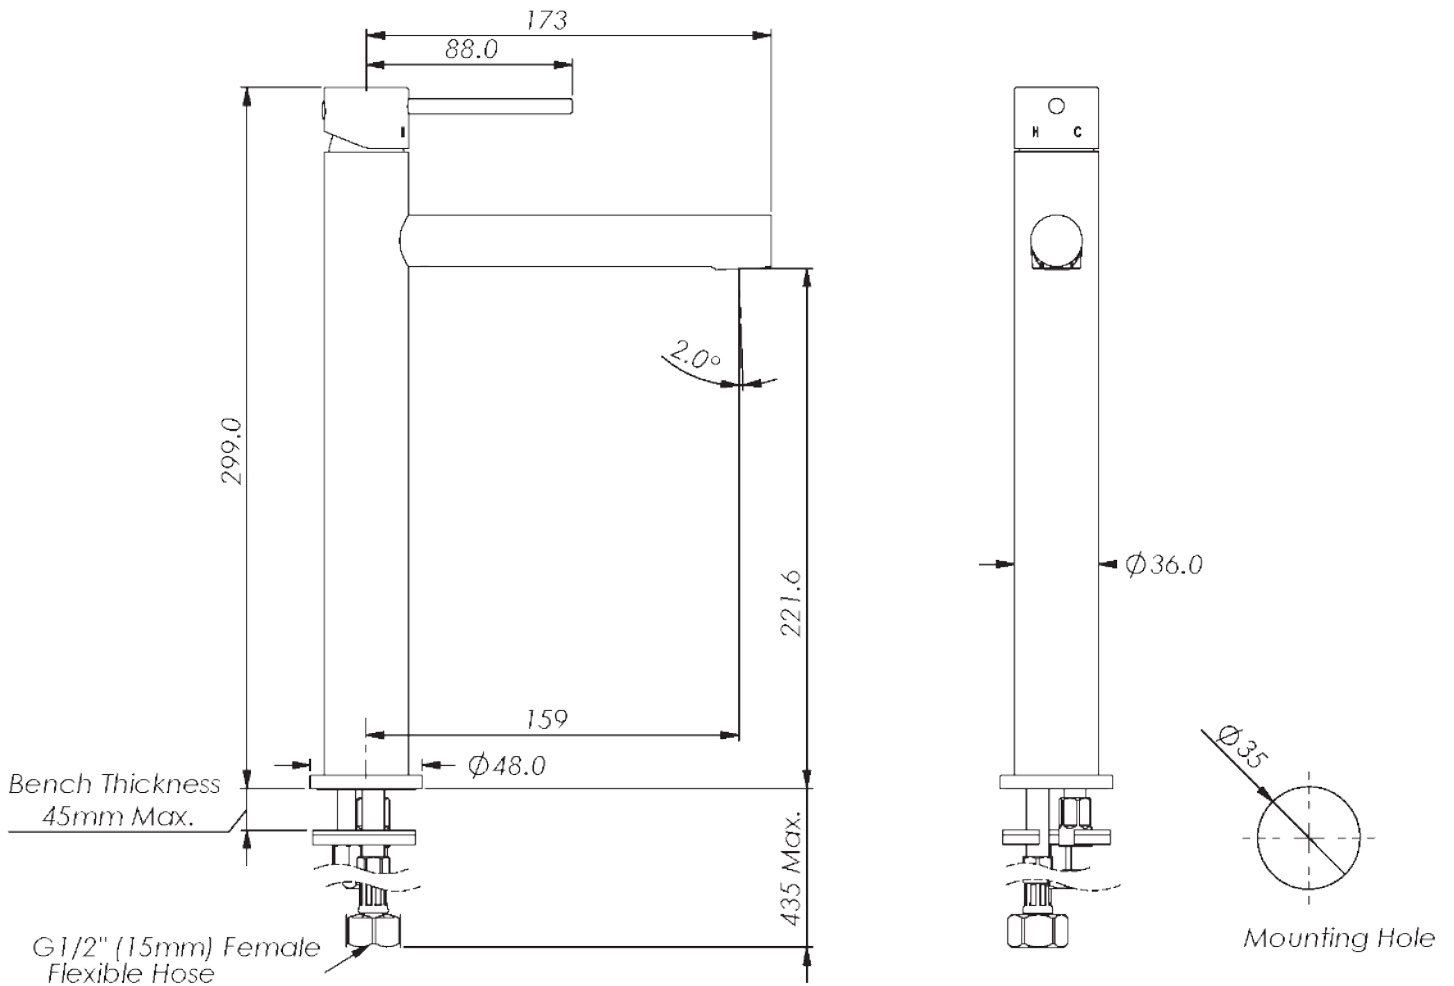

# MACI TOWER BASIN MIXER

- 212025600 | Chrome
- 212025610 | Brushed Nickel
- 212025660 | Brushed Brass
- 212025670 | Matte Black
- 212025690 | Gun Metal