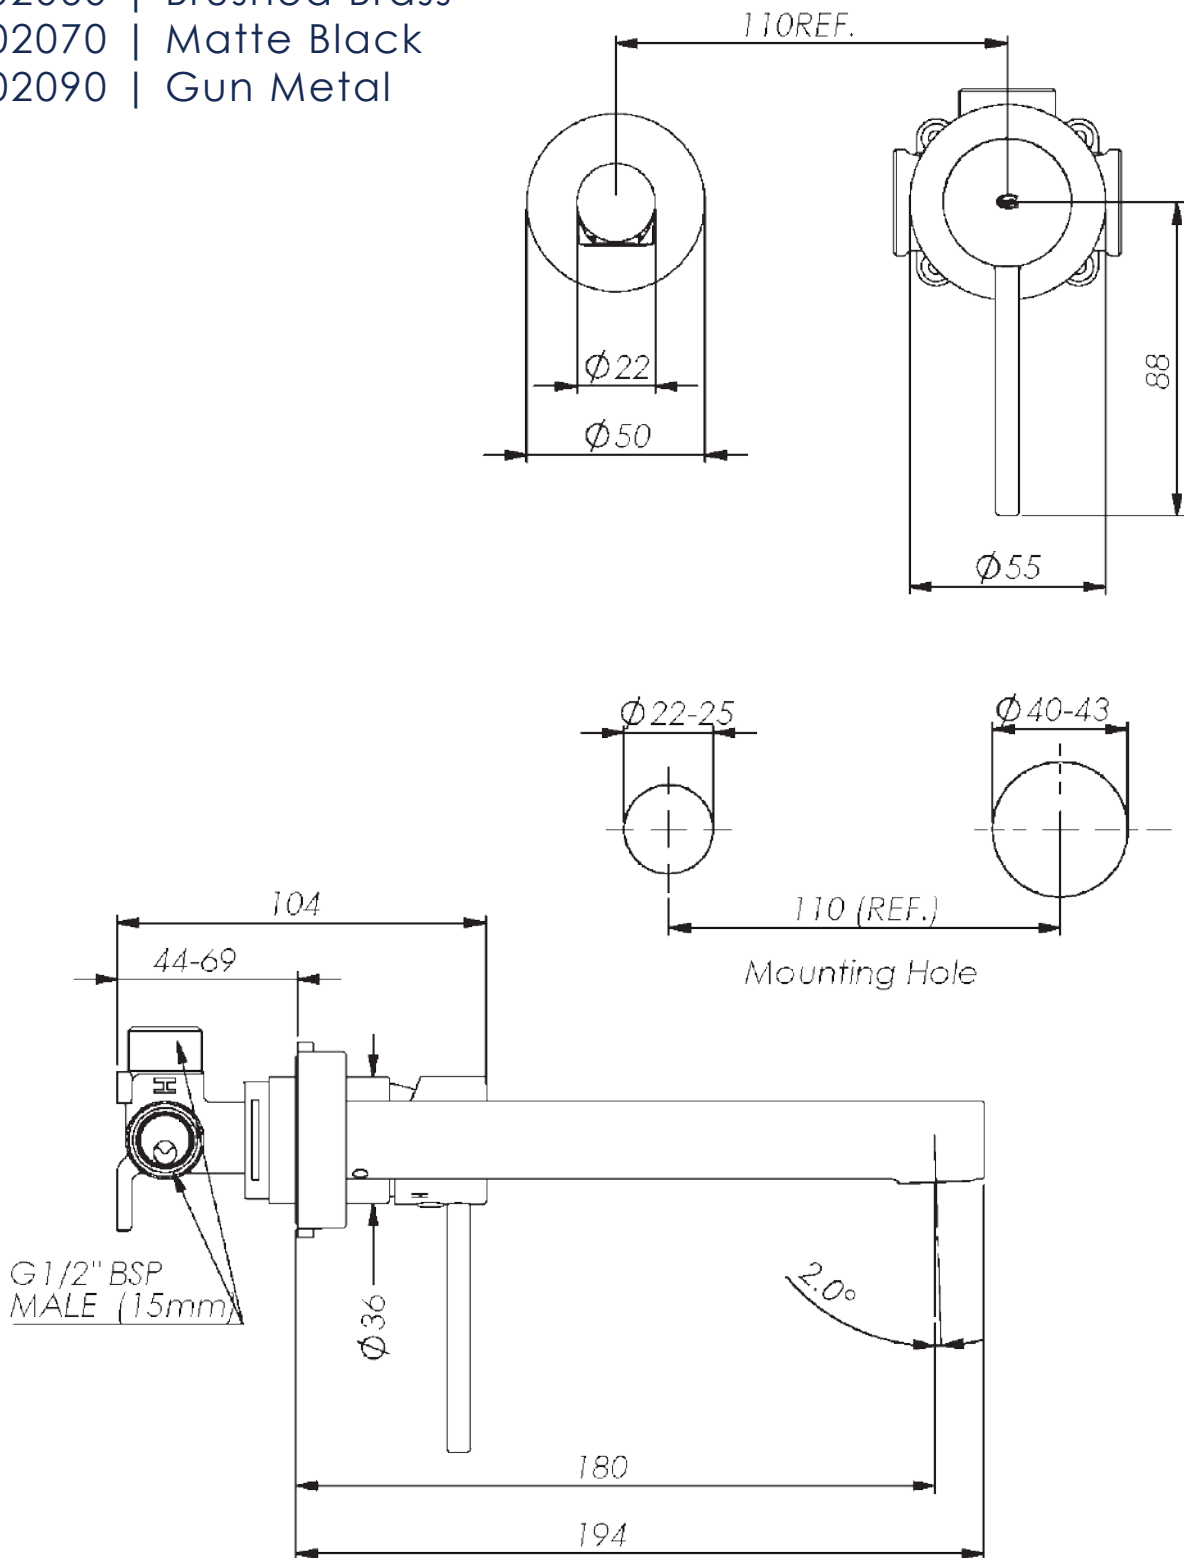

WALL BASIN MIXER WITHOUT PLATE

- 21202000 | Chrome
- 21202010 | Brushed Nickel
- 21202060 | Brushed Brass
- 21202070 | Matte Black
- 21202090 | Gun Metal

WALL BASIN MIXER WITHOUT PLATE

- 21202000 | Chrome
- 21202010 | Brushed Nickel
- 21202060 | Brushed Brass
- 21202070 | Matte Black
- 21202090 | Gun Metal