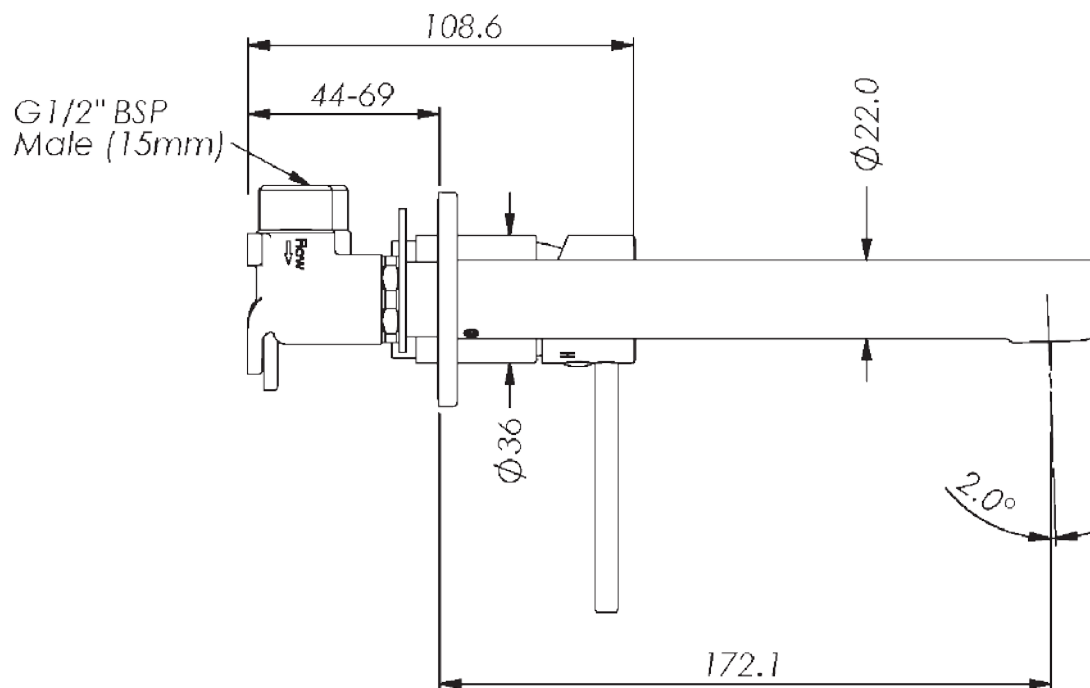

MACI WALL BASIN MIXER WITH PLATE

- 2120252100 | Chrome
- 2120252110 | Brushed Nickel
- 2120252160 | Brushed Brass
- 2120252170 | Matte Black
- 2120252190 | Gun Metal

MACI WALL BASIN MIXER WITH PLATE

- 2120252100 | Chrome
- 2120252110 | Brushed Nickel
- 2120252160 | Brushed Brass
- 2120252170 | Matte Black
- 2120252190 | Gun Metal