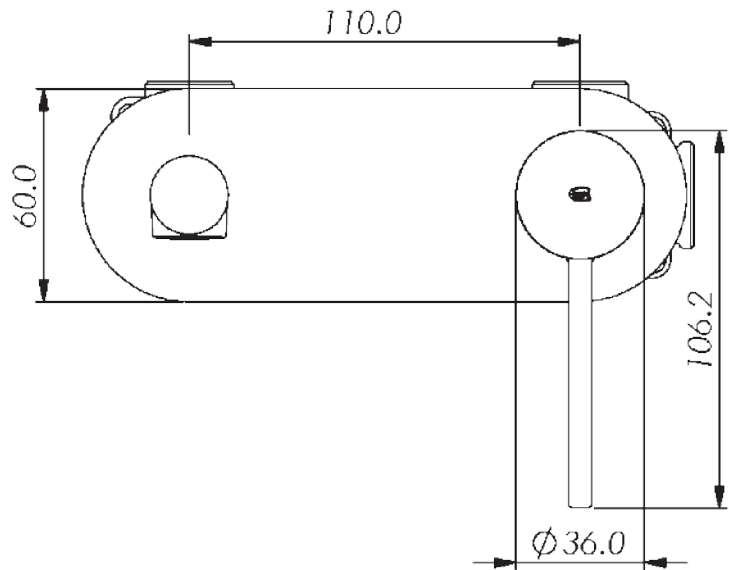

MACI WALL BASIN MIXER WITH PLATE

- 2120252100 | Chrome
- 2120252110 | Brushed Nickel
- 2120252160 | Brushed Brass
- 2120252170 | Matte Black
- 2120252190 | Gun Metal

MACI WALL BASIN MIXER WITH PLATE

- 2120252100 | Chrome
- 2120252110 | Brushed Nickel
- 2120252160 | Brushed Brass
- 2120252170 | Matte Black
- 2120252190 | Gun Metal