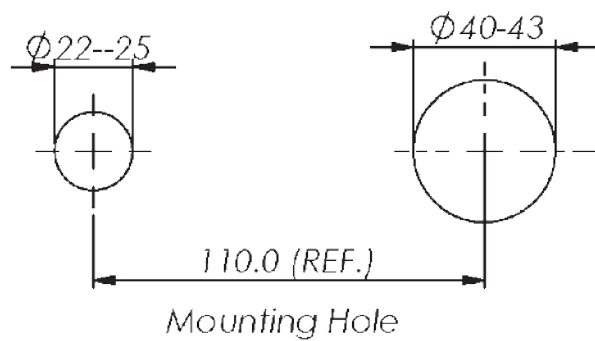

MACI WALL BASIN MIXER WITH PLATE

- 2120252100 | Chrome
- 2120252110 | Brushed Nickel
- 2120252160 | Brushed Brass
- 2120252170 | Matte Black
- 2120252190 | Gun Metal

MACI WALL BASIN MIXER WITH PLATE

- 2120252100 | Chrome
- 2120252110 | Brushed Nickel
- 2120252160 | Brushed Brass
- 2120252170 | Matte Black
- 2120252190 | Gun Metal