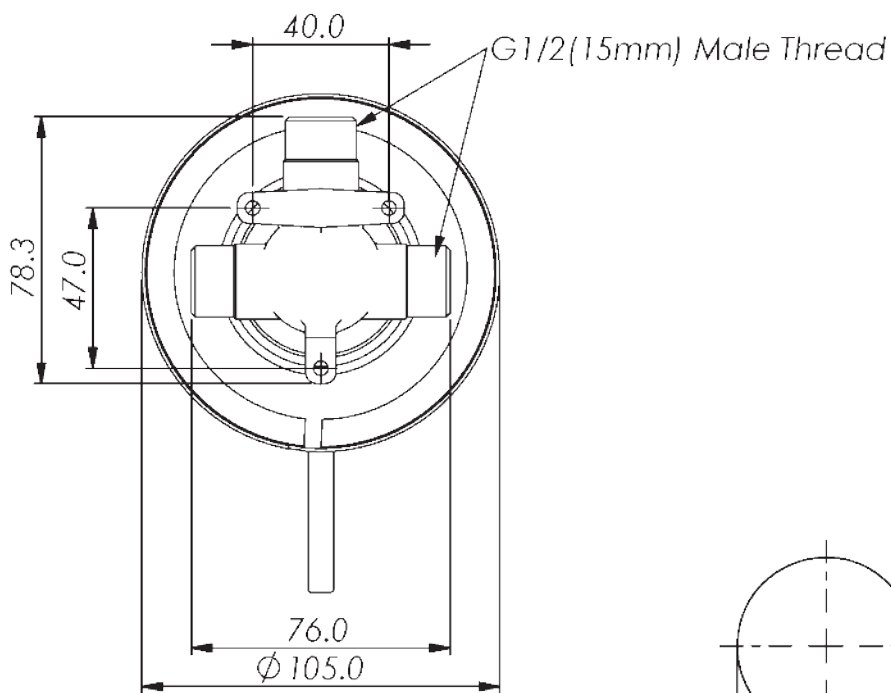

# MACI FLOBOOST SHOWER MIXER

- 21204280 | Chrome
- 21204281 | Brushed Nickel
- 21204286 | Brushed Brass
- 21204287 | Matte Black
- 21204289 | Gun Metal