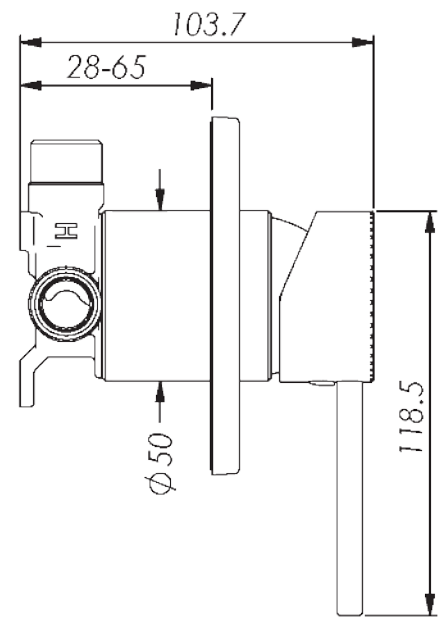

# MACI FLOBOOST SHOWER MIXER

- 21204280 | Chrome
- 21204281 | Brushed Nickel
- 21204286 | Brushed Brass
- 21204287 | Matte Black
- 21204289 | Gun Metal