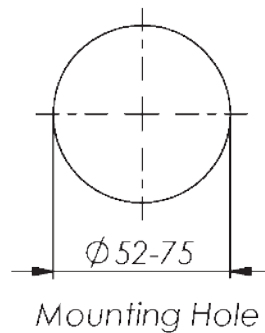

# MACI FLOBOOST SHOWER MIXER

- 21204280 | Chrome
- 21204281 | Brushed Nickel
- 21204286 | Brushed Brass
- 21204287 | Matte Black
- 21204289 | Gun Metal