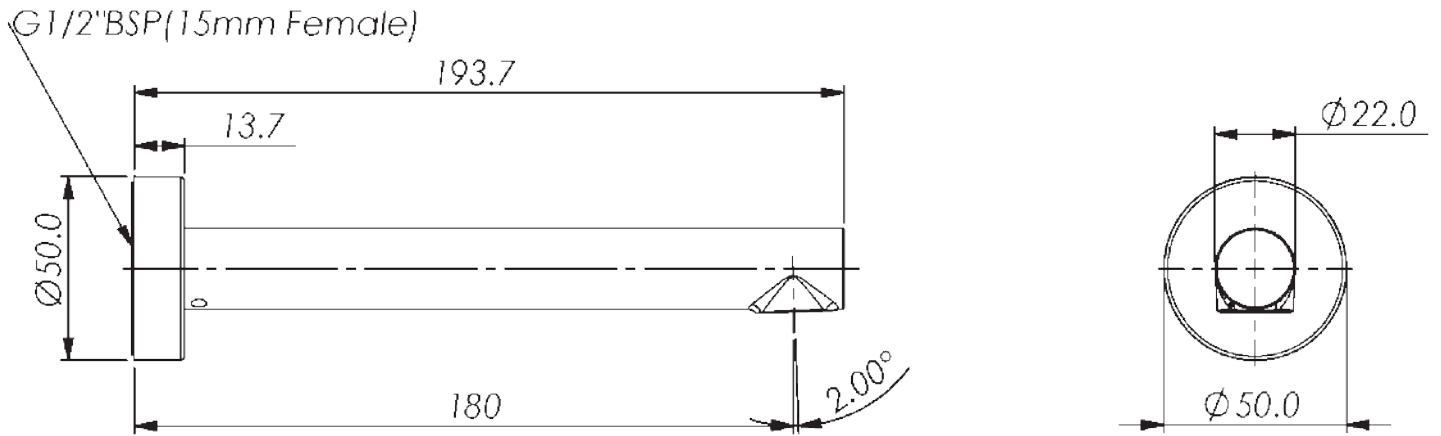

MACI BATH SPOUT

- 212025000 | Chrome
- 212025010 | Brushed Nickel
- 212025060 | Brushed Brass
- 212025070 | Matte Black
- 212025090 | Gun Metal

MACI BATH SPOUT

- 212025000 | Chrome
- 212025010 | Brushed Nickel
- 212025060 | Brushed Brass
- 212025070 | Matte Black
- 212025090 | Gun Metal