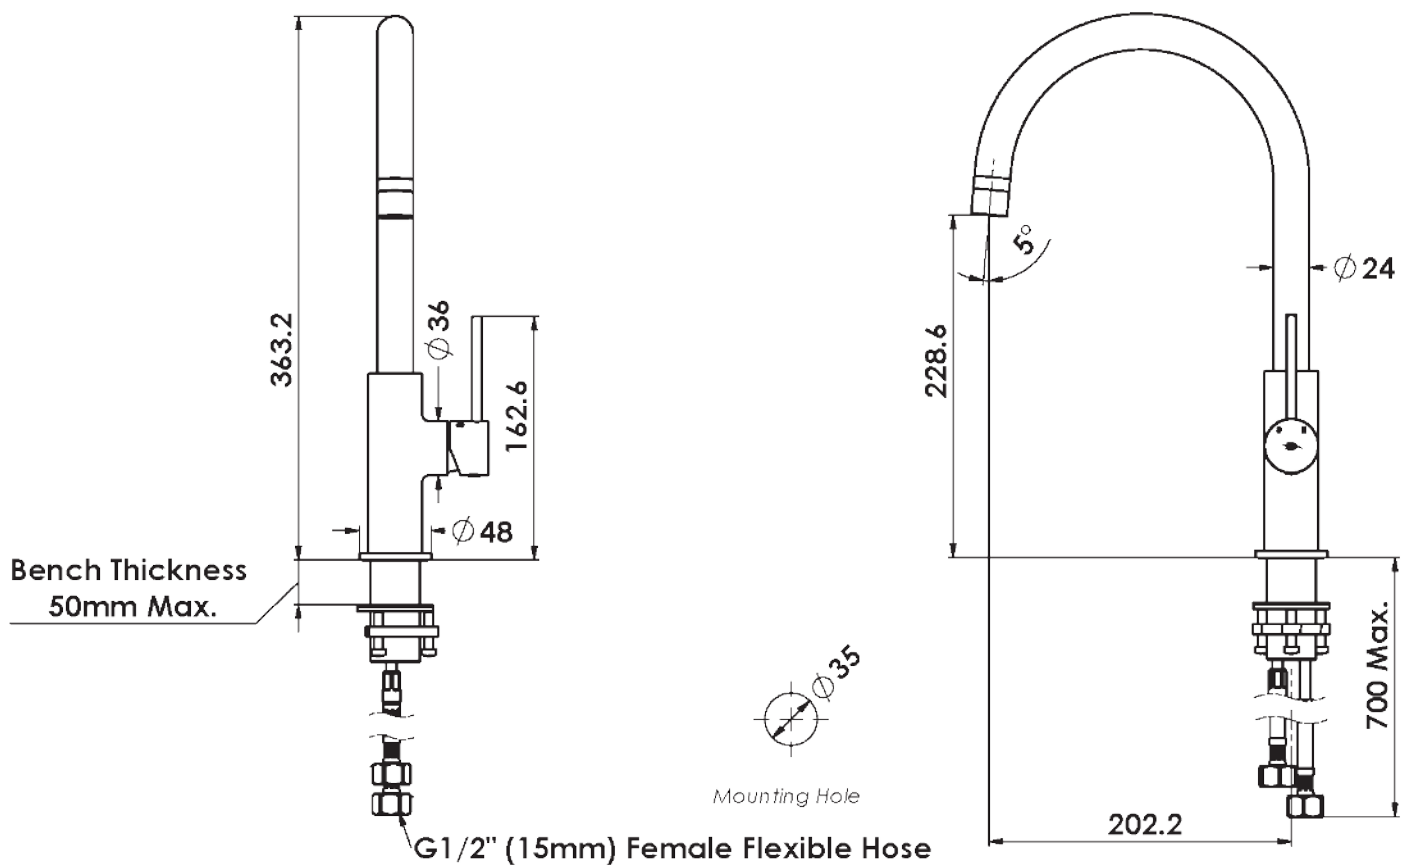

MACI GOOSENECK SINK MIXER

- 212025400 | Chrome
- 212025410 | Brushed Nickel
- 212025460 | Brushed Brass
- 212025470 | Matte Black
- 212025490 | Gun Metal

MACI GOOSENECK SINK MIXER

- 212025400 | Chrome
- 212025410 | Brushed Nickel
- 212025460 | Brushed Brass
- 212025470 | Matte Black
- 212025490 | Gun Metal