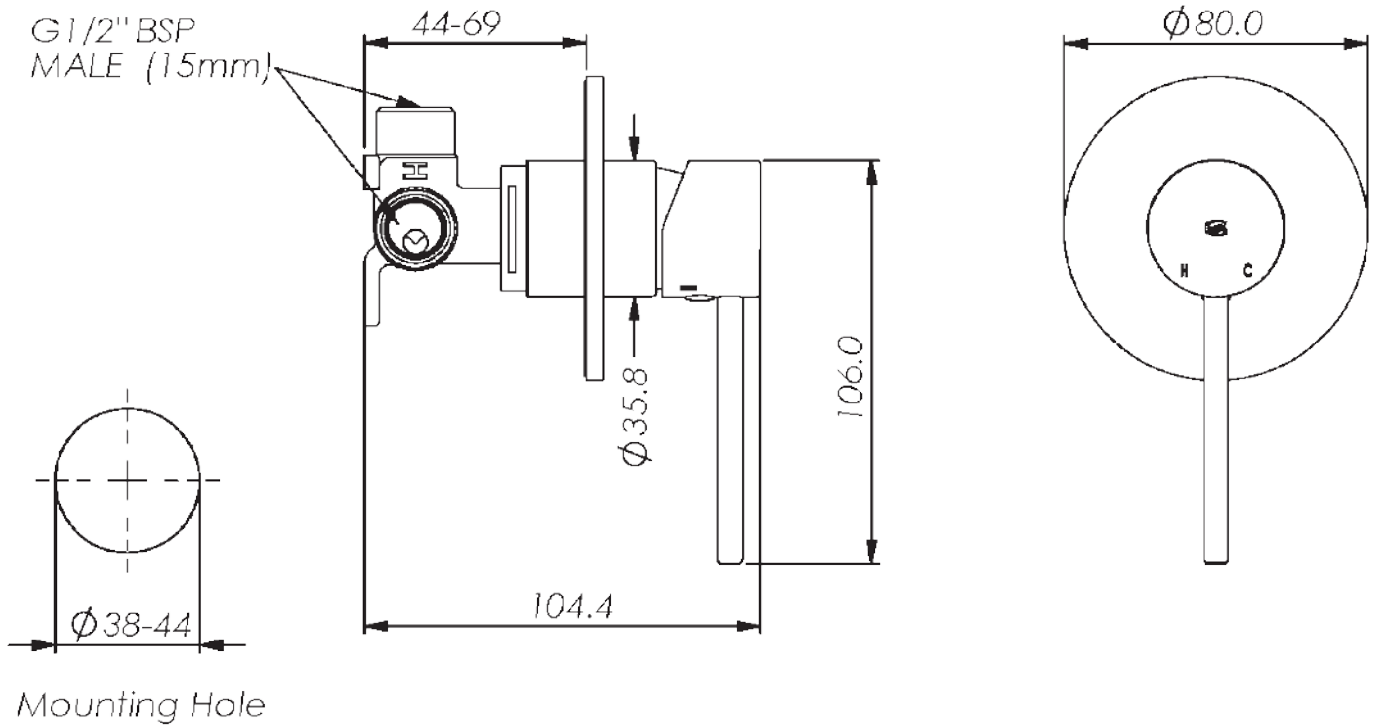

# MACI SHOWER MIXER

- 21202500 | Chrome
- 21202501 | Brushed Nickel
- 21202506 | Brushed Brass
- 21202507 | Matte Black
- 21202509 | Gun Metal