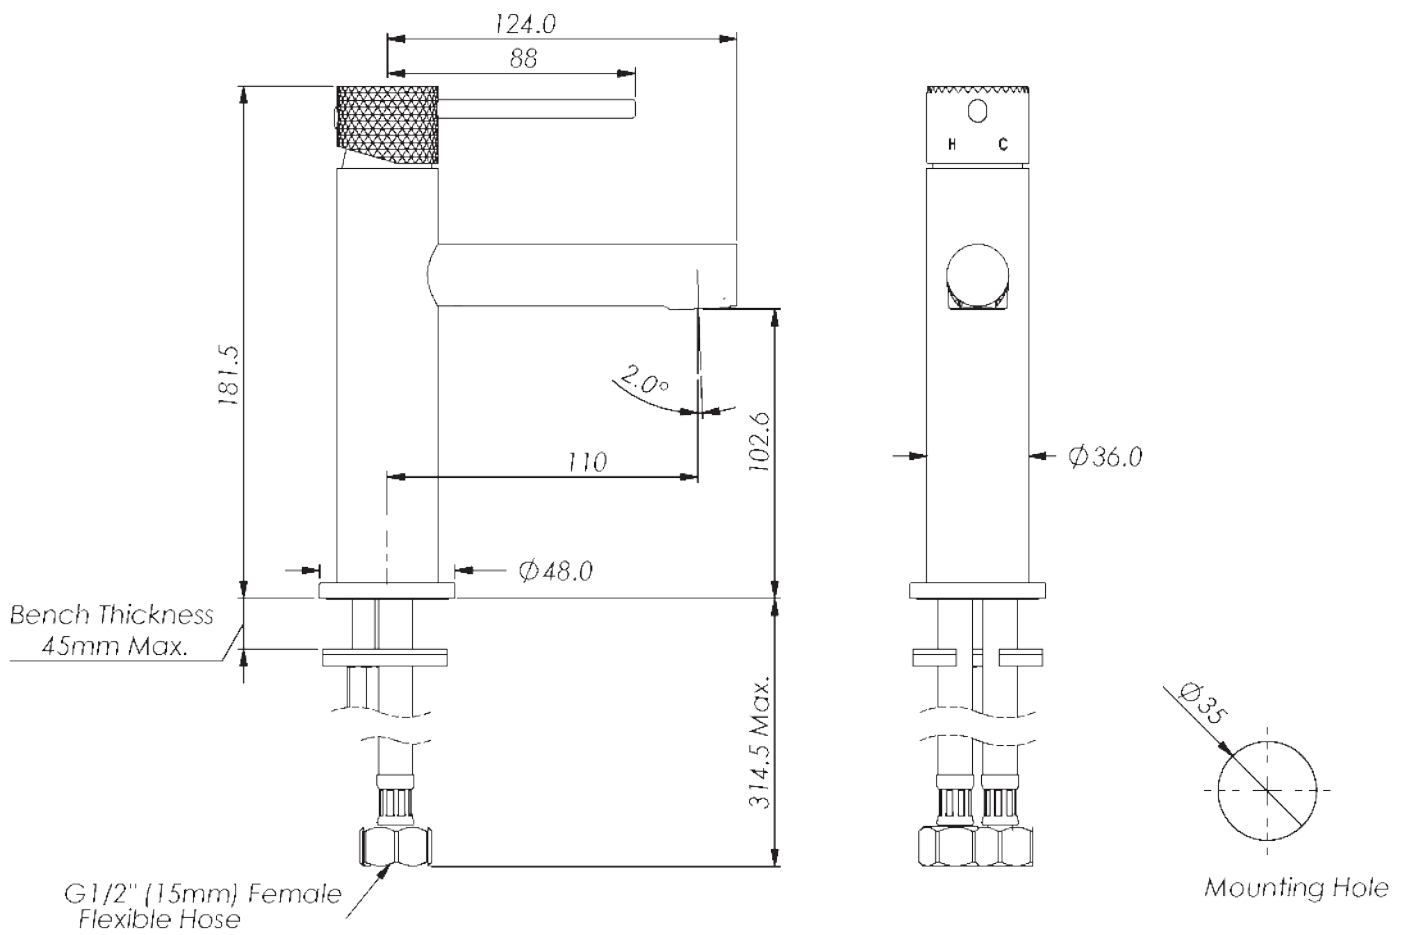

MIKA BASIN MIXER

- 212125500 | Chrome
- 212125510 | Brushed Nickel
- 212125560 | Brushed Brass
- 212125570 | Matte Black
- 212125590 | Gun Metal

MIKA BASIN MIXER

- 212125500 | Chrome
- 212125510 | Brushed Nickel
- 212125560 | Brushed Brass
- 212125570 | Matte Black
- 212125590 | Gun Metal