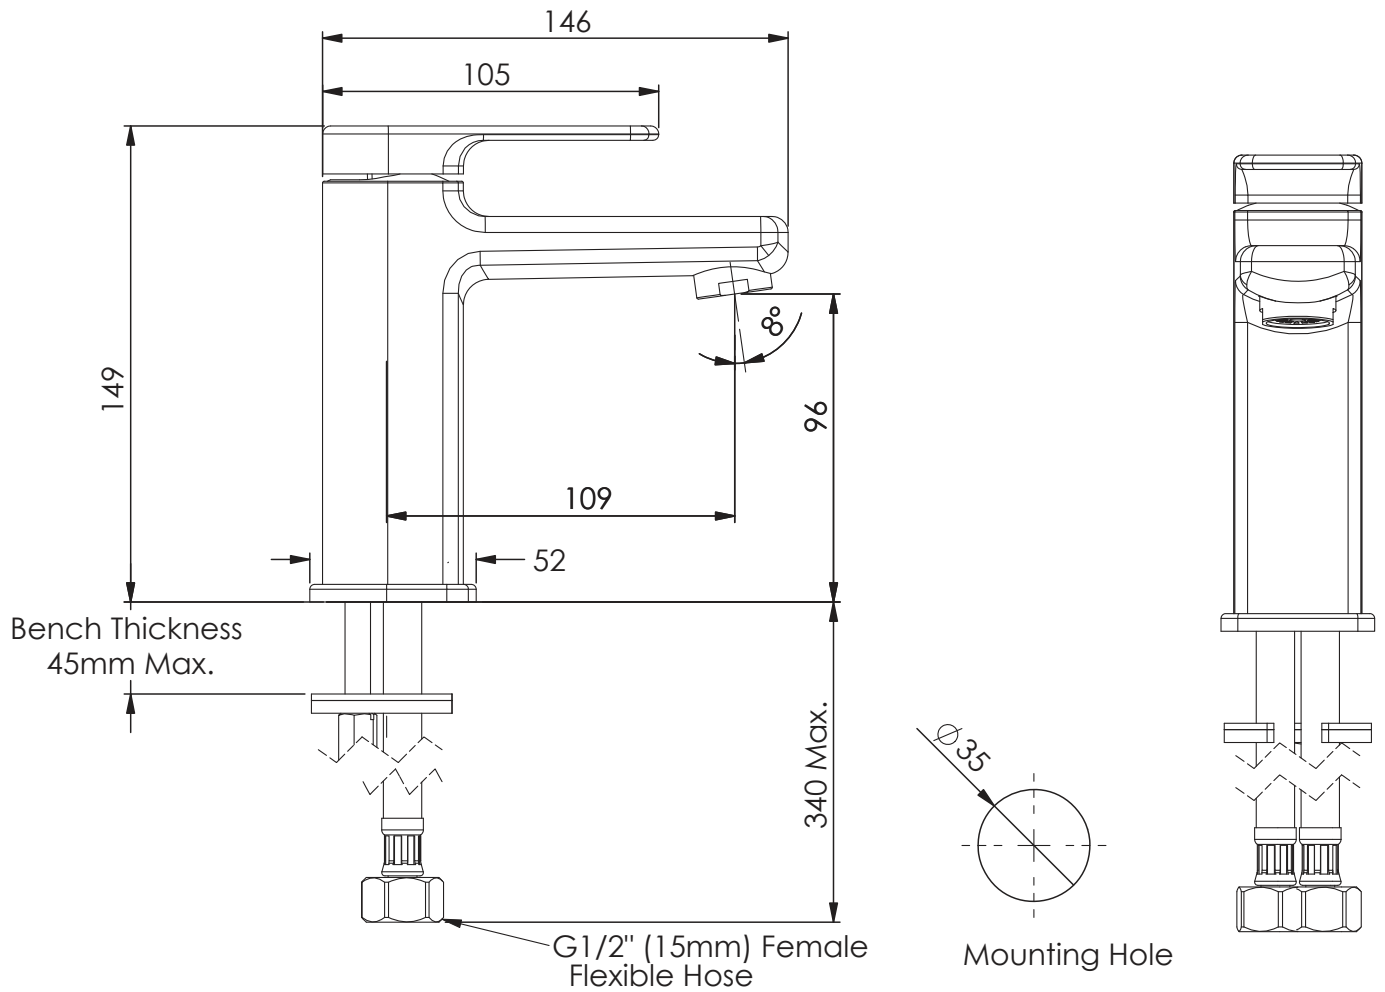

VANTAGE

Basin Mixer

- 19703550 | Chrome
- 19703551 | Brushed Nickel
- 19703556 | Brushed Brass
- 19703557 | Matte Black
- 19703559 | Gun Metal

WELS 4 Stars 7.5L/Min | AP | Fixed Spout

NZ PHONE - 0800 655 455
 EMAIL - nzsales@greenstapware.com
 WEBSITE - greenstapware.com