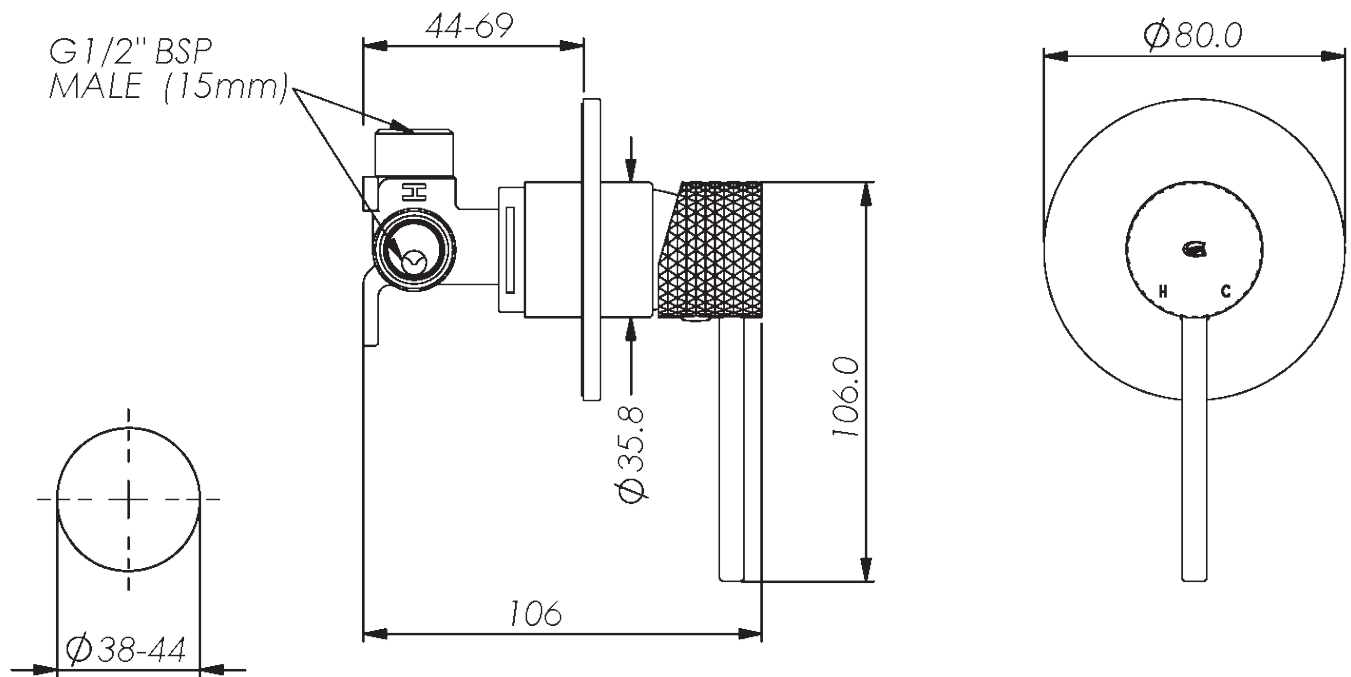

# MIKA SHOWER MIXER TRIM SET

- 21212500 | Chrome
- 21212501 | Brushed Nickel
- 21212506 | Brushed Brass
- 21212507 | Matte Black
- 21212509 | Gun Metal

Mounting Hole

# MIKA SHOWER MIXER TRIM SET

- 21212500 | Chrome
- 21212501 | Brushed Nickel
- 21212506 | Brushed Brass
- 21212507 | Matte Black
- 21212509 | Gun Metal