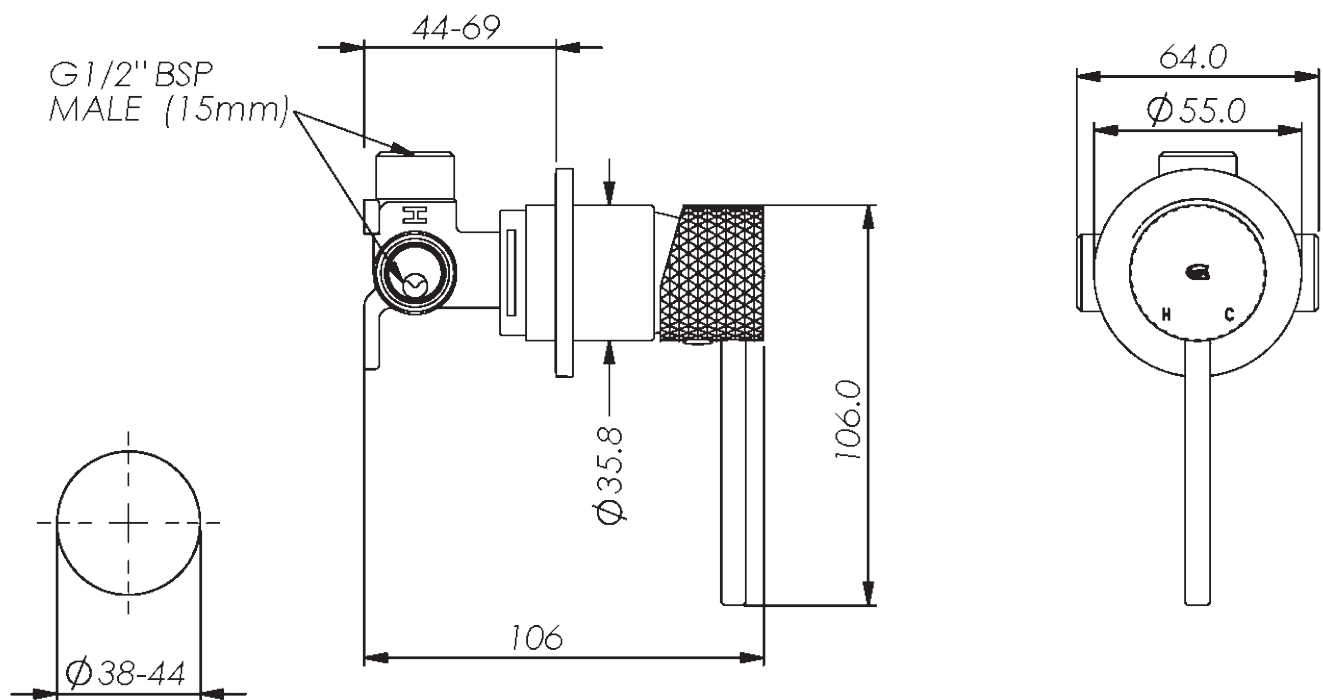

MIKA MINI SHOWER MIXER TRIM SET

- 21212510 | Chrome
- 21212511 | Brushed Nickel
- 21212516 | Brushed Brass
- 21212517 | Matte Black
- 21212519 | Gun Metal

Mounting Hole

MIKA MINI SHOWER MIXER TRIM SET

- 21212510 | Chrome
- 21212511 | Brushed Nickel
- 21212516 | Brushed Brass
- 21212517 | Matte Black
- 21212519 | Gun Metal