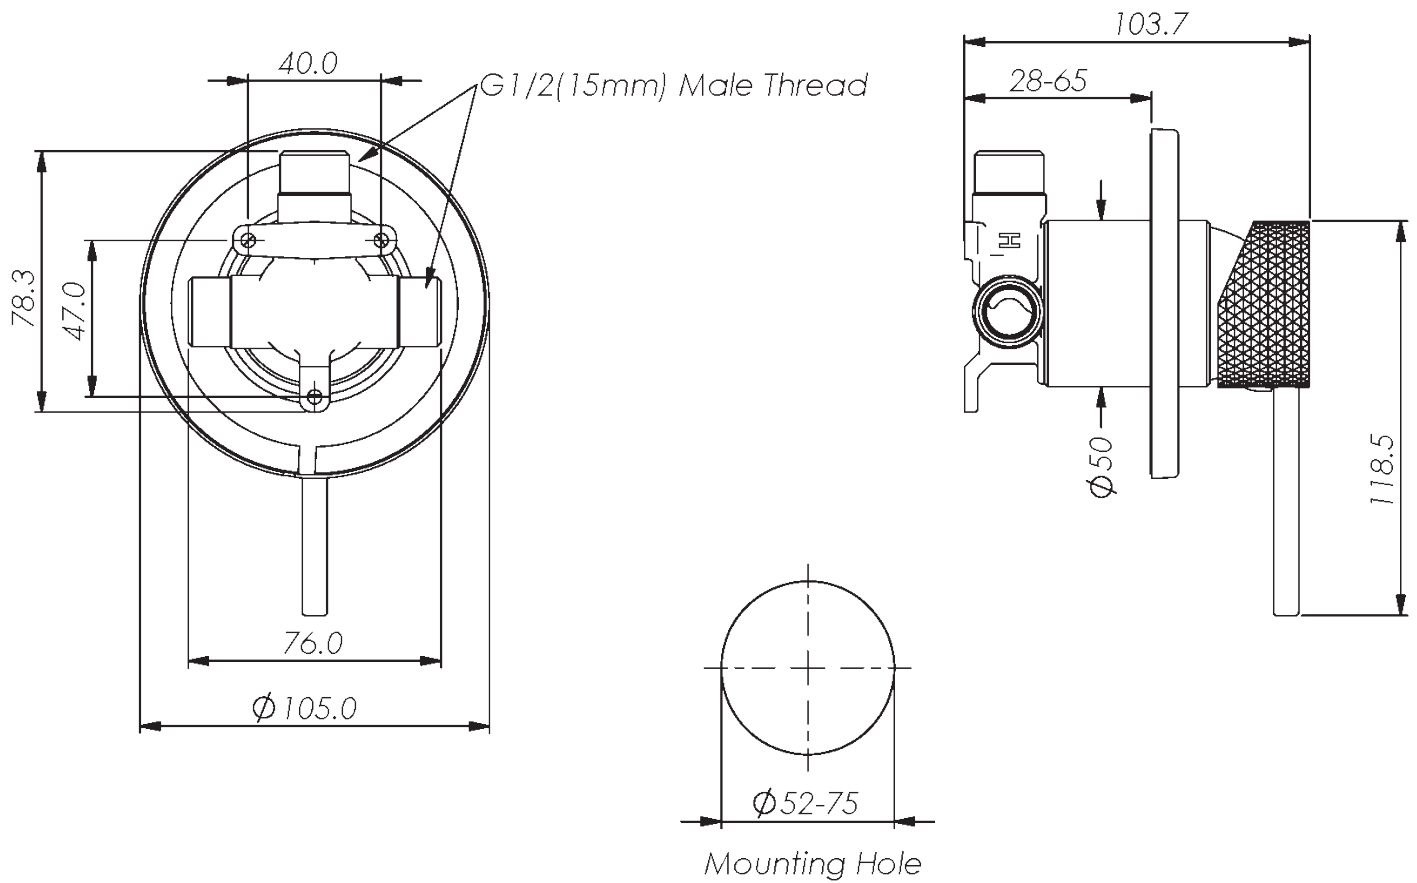

# MIKA FLOBOOST SHOWER MIXER

- 21214280 | Chrome
- 21214281 | Brushed Nickel
- 21214286 | Brushed Brass
- 21214287 | Matte Black
- 21214289 | Gun Metal