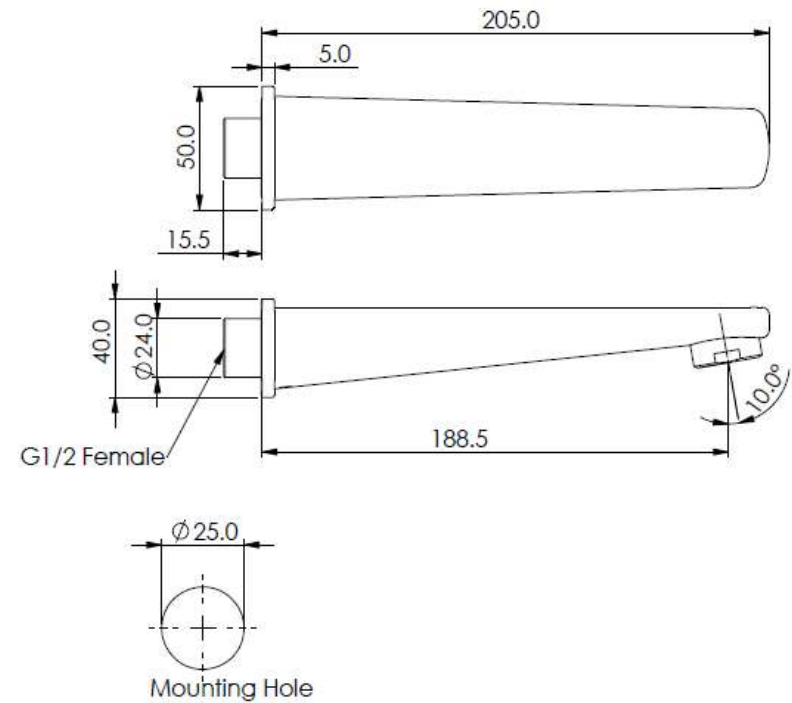

VANTAGE WALL MOUNTED BATH SPOUT INSTALLATION INSTRUCTIONS

PRODUCT #

BATCH #

Installing Female Boss Mount:

1. Cut out mounting hole in finished wall for **spout , 25mm** as per drawing.
2. Remove the 15mm female boss mount by unscrewing the **grub screws** under the spout until **nearly out.**
3. Install the female boss mount with 15mm parallel thread (not supplied) using an 3/8" Allen key.
 - a. Note: Edge of boss mount to be **level with finished wall.**

Install Spout:

1. Grease O-rings on the boss mount.
2. Install trim ring to spout and ensure O-ring seal is in place.
 - a. Location lug for trim on spout.
3. Install spout and tighten grub screws.

Installation shall be in accordance with the AS/NZS3500 series of standards.

VANTAGE WALL MOUNTED BATH SPOUT INSTALLATION INSTRUCTIONS

PRODUCT #

BATCH #

Installing Female Boss Mount:

1. Cut out mounting hole in finished wall for **spout** , **25mm** as per drawing.
2. Remove the 15mm female boss mount by unscrewing the **grub screws** under the spout until **nearly out**.
3. Install the female boss mount with 15mm parallel thread (not supplied) using an 3/8" Allen key.
 - a. Note: Edge of boss mount to be **level with finished wall**.