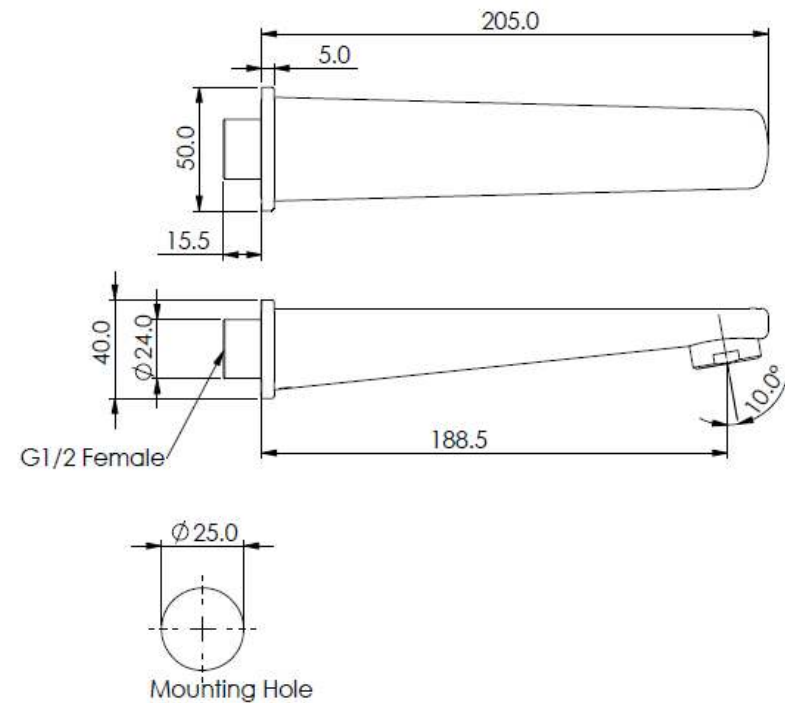

VANTAGE WALL MOUNTED BATH SPOUT INSTALLATION INSTRUCTIONS

PRODUCT #

BATCH #

Installing Female Boss Mount:

1. Cut out mounting hole in finished wall for **spout , 25mm** as per drawing.
2. Remove the 15mm female boss mount by unscrewing the **grub screws** under the spout until **nearly out.**
3. Install the female boss mount with 15mm parallel thread (not supplied) using an 3/8" Allen key.
 - a. Note: Edge of boss mount to be **level with finished wall.**

Install Spout:

1. Grease O-rings on the boss mount.
2. Install trim ring to spout and ensure O-ring seal is in place.
 - a. Location lug for trim on spout.
3. Install spout and tighten grub screws.

Installation shall be in accordance with the AS/NZS3500 series of standards.

VANTAGE WALL MOUNTED BATH SPOUT INSTALLATION INSTRUCTIONS

PRODUCT #

BATCH #

Installing Female Boss Mount:

1. Cut out mounting hole in finished wall for **spout** , **25mm** as per drawing.
2. Remove the 15mm female boss mount by unscrewing the **grub screws** under the spout until **nearly out**.
3. Install the female boss mount with 15mm parallel thread (not supplied) using an 3/8" Allen key.
 - a. Note: Edge of boss mount to be **level with finished wall**.