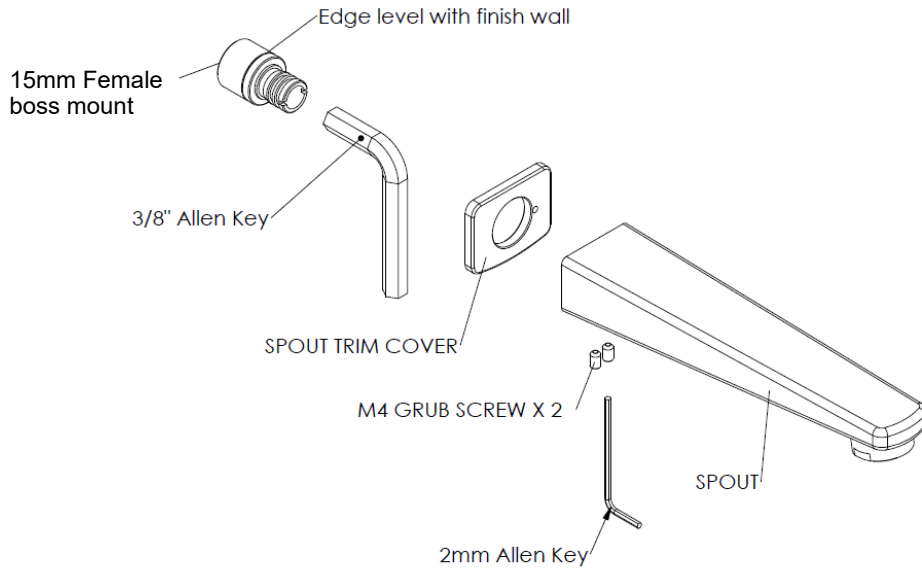

VANTAGE WALL MOUNTED BATH SPOUT INSTALLATION INSTRUCTIONS

PRODUCT #

BATCH #

Installing Female Boss Mount:

1. Cut out mounting hole in finished wall for **spout , 25mm** as per drawing.
2. Remove the 15mm female boss mount by unscrewing the **grub screws** under the spout until **nearly out.**
3. Install the female boss mount with 15mm parallel thread (not supplied) using an 3/8" Allen key.
 - a. Note: Edge of boss mount to be **level with finished wall.**

Install Spout:

1. Grease O-rings on the boss mount.
2. Install trim ring to spout and ensure O-ring seal is in place.
 - a. Location lug for trim on spout.
3. Install spout and tighten grub screws.

Installation shall be in accordance with the AS/NZS3500 series of standards.

VANTAGE WALL MOUNTED BATH SPOUT INSTALLATION INSTRUCTIONS

PRODUCT #

BATCH #

Installing Female Boss Mount:

1. Cut out mounting hole in finished wall for **spout** , **25mm** as per drawing.
2. Remove the 15mm female boss mount by unscrewing the **grub screws** under the spout until **nearly out**.
3. Install the female boss mount with 15mm parallel thread (not supplied) using an 3/8" Allen key.
 - a. Note: Edge of boss mount to be **level with finished wall**.