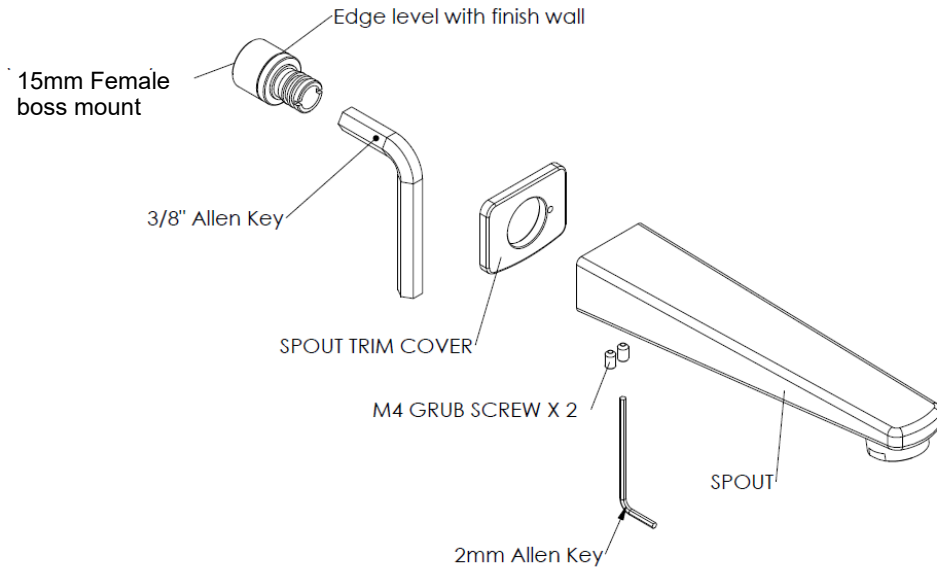

VANTAGE WALL MOUNTED BATH SPOUT INSTALLATION INSTRUCTIONS

PRODUCT #

BATCH #

Installing Female Boss Mount:

1. Cut out mounting hole in finished wall for **spout , 25mm** as per drawing.
2. Remove the 15mm female boss mount by unscrewing the **grub screws** under the spout until **nearly out.**
3. Install the female boss mount with 15mm parallel thread (not supplied) using an 3/8" Allen key.
 - a. Note: Edge of boss mount to be **level with finished wall.**

Install Spout:

1. Grease O-rings on the boss mount.
2. Install trim ring to spout and ensure O-ring seal is in place.
 - a. Location lug for trim on spout.
3. Install spout and tighten grub screws.

Installation shall be in accordance with the AS/NZS3500 series of standards.

VANTAGE WALL MOUNTED BATH SPOUT INSTALLATION INSTRUCTIONS

PRODUCT #

BATCH #

Installing Female Boss Mount:

1. Cut out mounting hole in finished wall for **spout** , **25mm** as per drawing.
2. Remove the 15mm female boss mount by unscrewing the **grub screws** under the spout until **nearly out**.
3. Install the female boss mount with 15mm parallel thread (not supplied) using an 3/8" Allen key.
 - a. Note: Edge of boss mount to be **level with finished wall**.