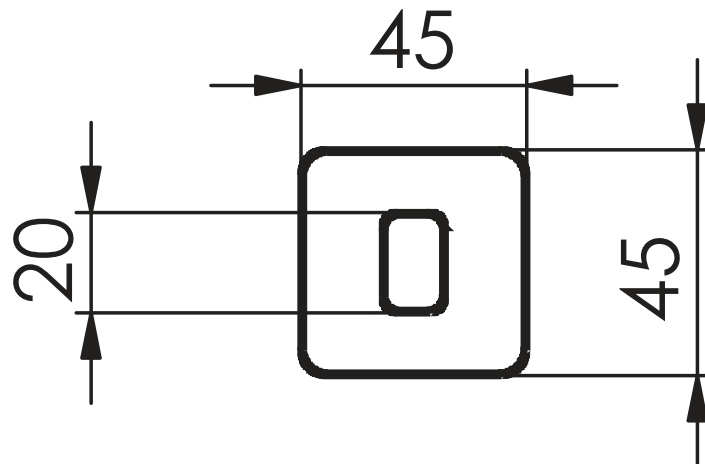

ZURI

Robe Hook

- 690905CP | Chrome
- 690905BN | Brushed Nickel
- 690905BB | Brushed Brass
- 690905MB | Matte Black
- 690905BC | Brushed Copper
- 690905GM | Gun Metal

NZ PHONE - 0800 655 455
EMAIL - nzsales@greenstapware.com
WEBSITE - greenstapware.com