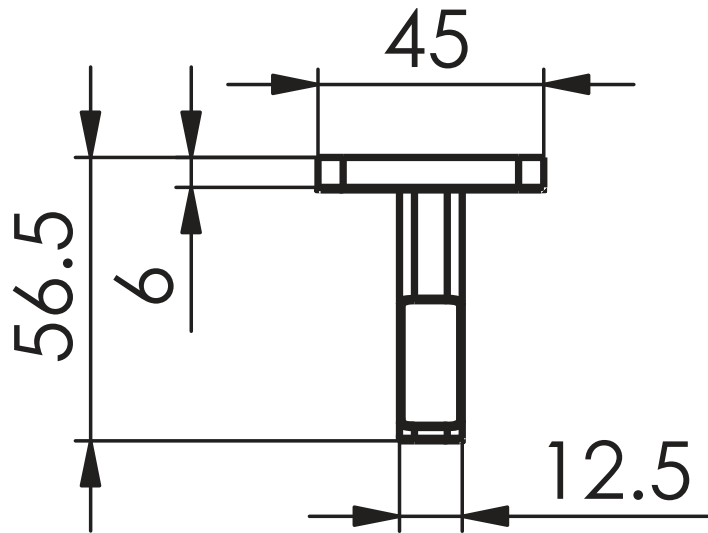

ZURI

Robe Hook

- 690905CP | Chrome
- 690905BN | Brushed Nickel
- 690905BB | Brushed Brass
- 690905MB | Matte Black
- 690905BC | Brushed Copper
- 690905GM | Gun Metal

NZ PHONE - 0800 655 455
EMAIL - nzsales@greenstapware.com
WEBSITE - greenstapware.com