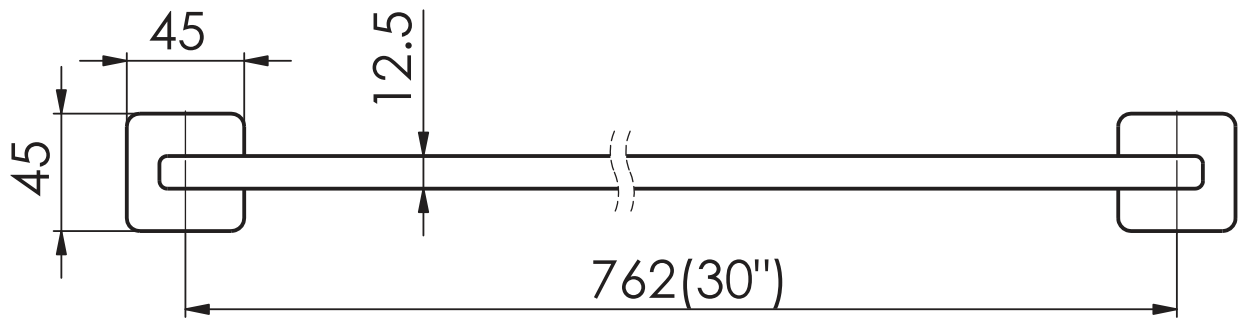

ZURI Towel Rail

- 691305CP | Chrome
- 691305BN | Brushed Nickel
- 691305BB | Brushed Brass
- 691305MB | Matte Black
- 691305BC | Brushed Copper
- 691305GM | Gun Metal

NZ PHONE - 0800 655 455
EMAIL - nzsales@greenstapware.com
WEBSITE - greenstapware.com