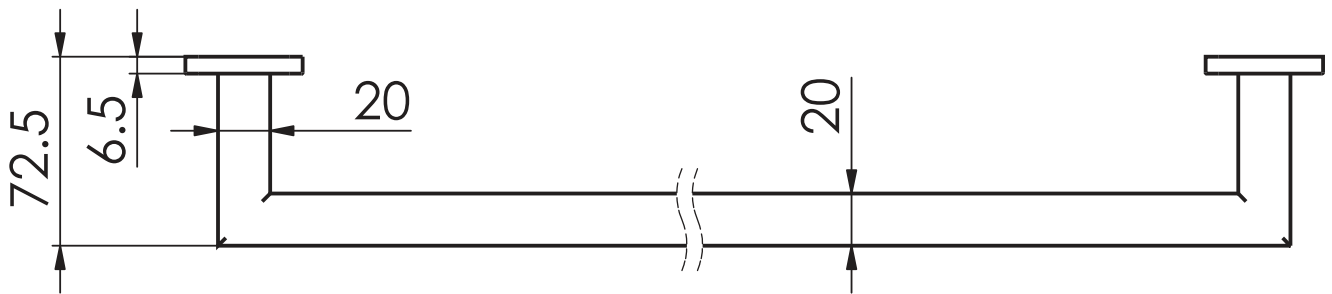

ZURI Towel Rail

- 691305CP | Chrome
- 691305BN | Brushed Nickel
- 691305BB | Brushed Brass
- 691305MB | Matte Black
- 691305BC | Brushed Copper
- 691305GM | Gun Metal

NZ PHONE - 0800 655 455
EMAIL - nzsales@greenstapware.com
WEBSITE - greenstapware.com