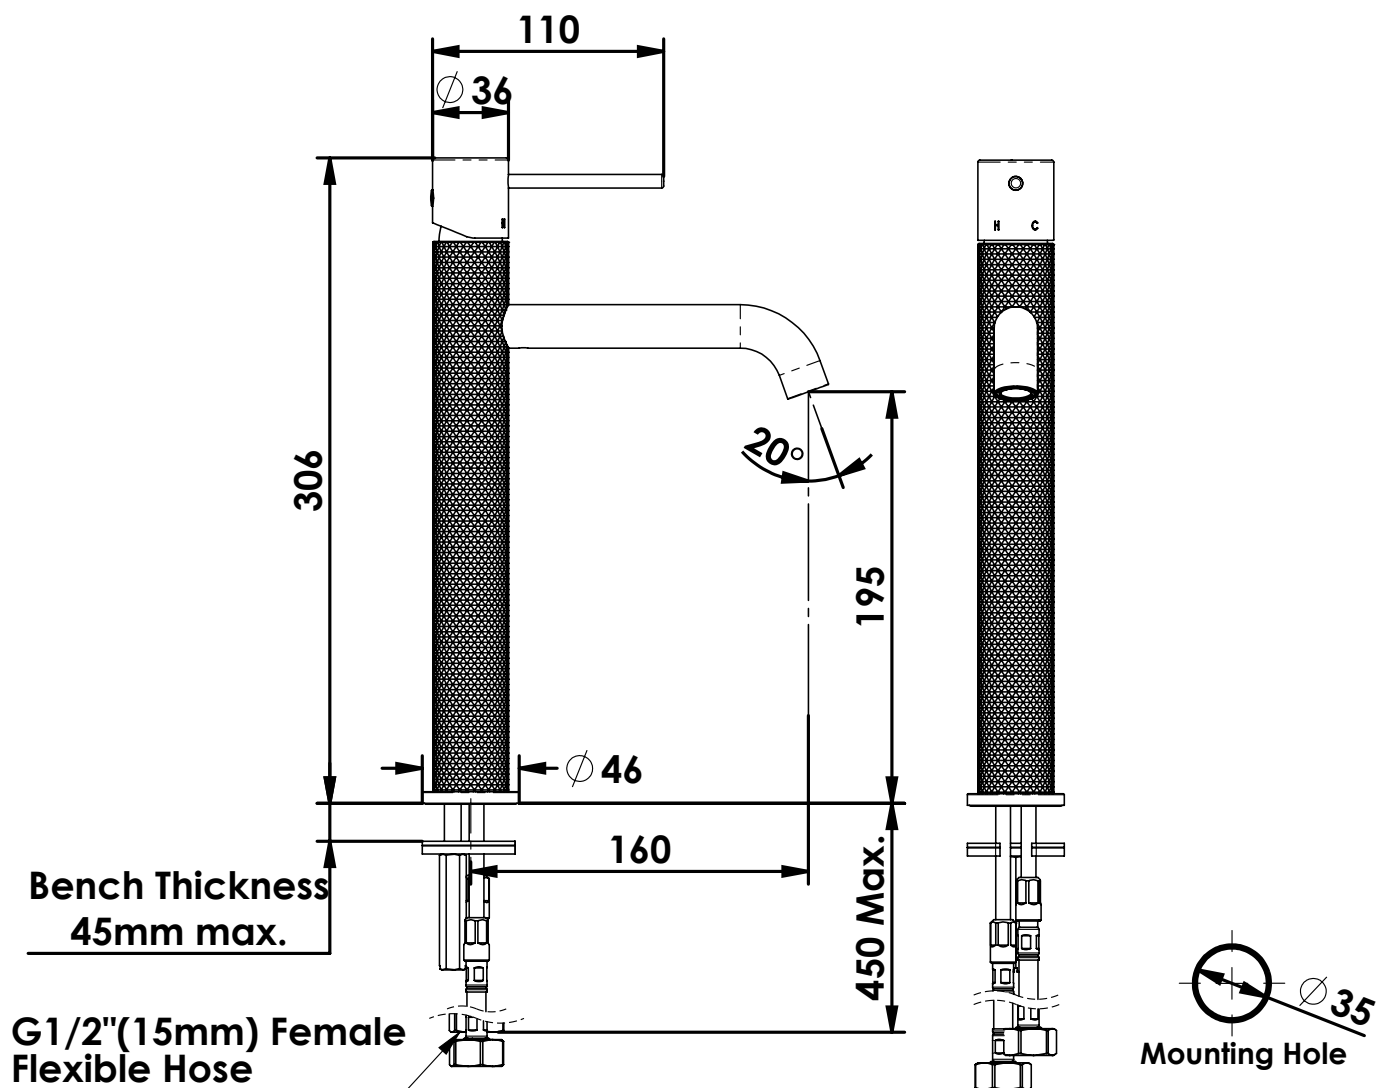

TESORA Tower Basin Mixer

21302561 | Brushed Nickel
21302566 | Brushed Brass
21302568 | Brushed Copper

WELS 5 Star 6.0L/M | MP | Fixed Spout
European Brass Cartridge

NZ PHONE - 0800 655 455
EMAIL - nzsales@greenstapware.com
WEBSITE - greenstapware.com