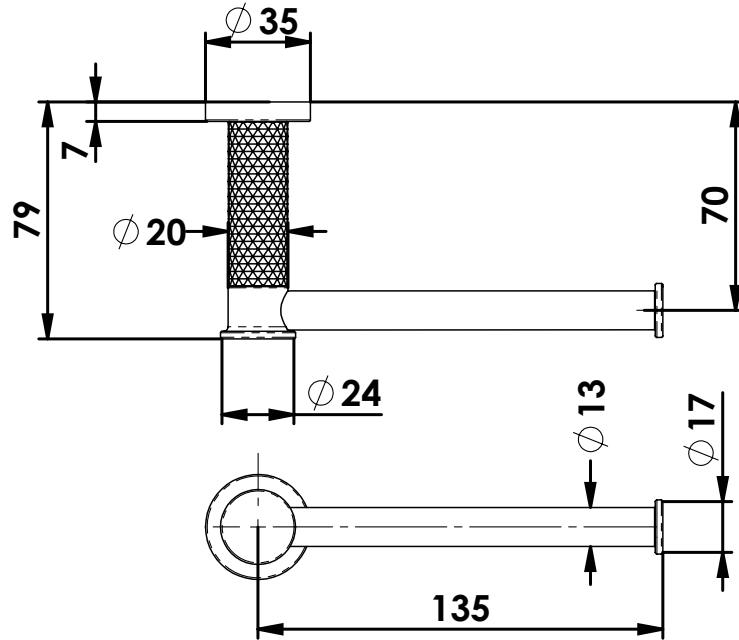

REFLECT

Toilet Roll Holder

21308BN | Brushed Nickel
21308BB | Brushed Brass
21308BC | Brushed Copper

NZ PHONE - 0800 655 455
EMAIL - nzsales@greenstapware.com
WEBSITE - greenstapware.com

 | **GREENS**
where life meets water