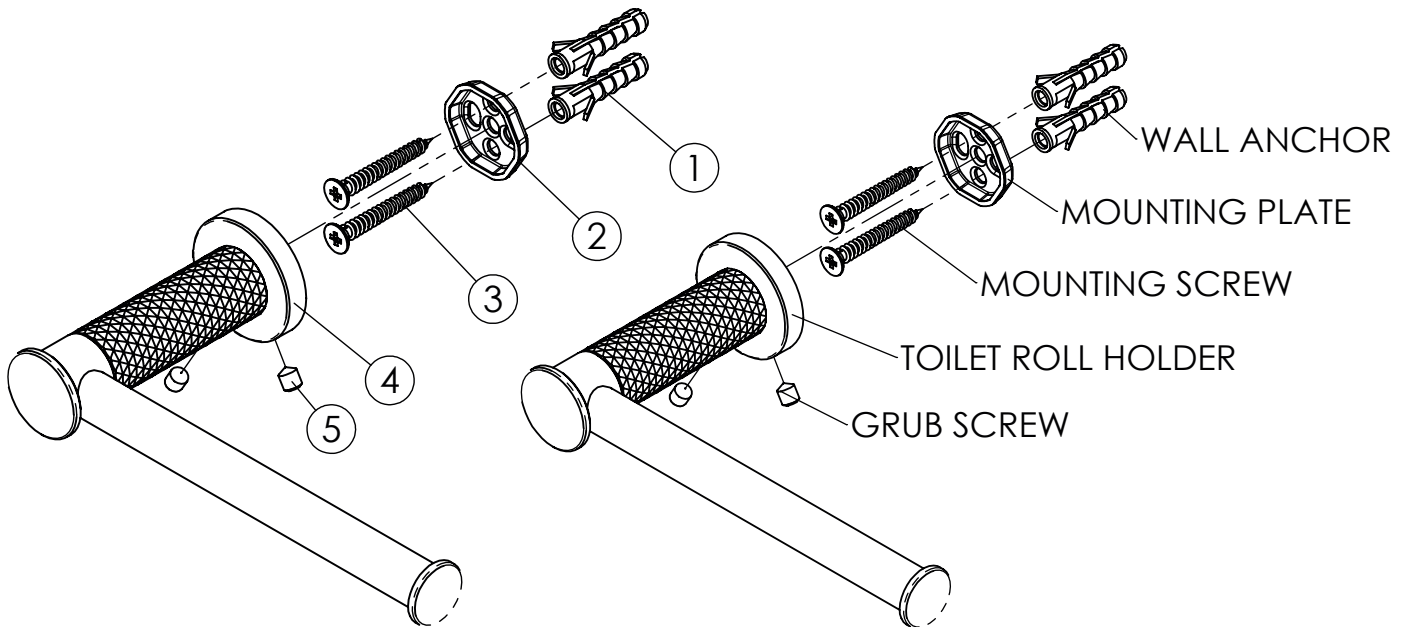

REFLECT

Toilet Roll Holder

21308BN | Brushed Nickel
21308BB | Brushed Brass
21308BC | Brushed Copper

NZ PHONE - 0800 655 455
EMAIL - nzsales@greenstapware.com
WEBSITE - greenstapware.com

 | **GREENS**
where life meets water