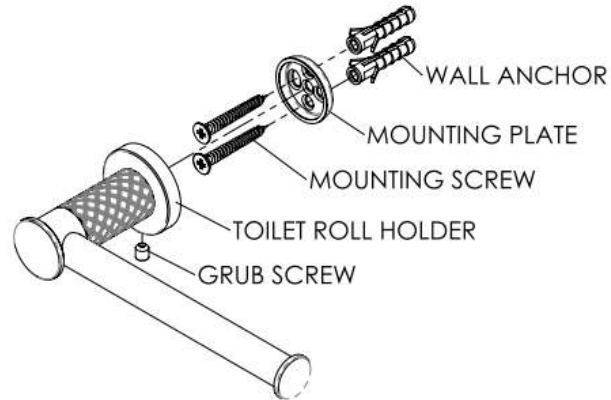

TEXTURA TESORA GISELE ACCESSORIES INSTALLATION INSTRUCTIONS

TOILET ROLL HOLDER

HAND TOWEL HOLDER

762mm SINGLE TOWEL RAIL

DOUBLE ROBE HOOK

Please contact country of purchase .

NZ:

Distributed by: Greens Global Limited
PO Box 5055, Hamilton, 3200
22 The Boulevard, Te Rapa, Hamilton 3200
Phone: 07 849 0109, Fax: 07 849 0540
Website: www.greenstapware.com
Email: nzsales@greenstapware.com
Service Hotline: 0800 655 455

762mm DOUBLE TOWEL RAIL

ROBE HOOK

TOILET PAPER HOLDER

HAND TOWEL HOLDER

SINGLE TOWEL RAIL

DOUBLE TOWEL RAIL

INSTALLATION INSTRUCTIONS

1. Remove the mounting plate by backing of the grub screw.
2. Place the mounting plate in the required position and screw to finished wall.
 - a. Towel Rails: Mark out first and check as **must be level**.
 - b. Drill pilot holes, if required.
 - c. Anchor sleeves are provided for masonry walls.
3. Install accessory to mounting plate and tighten the grub screw.