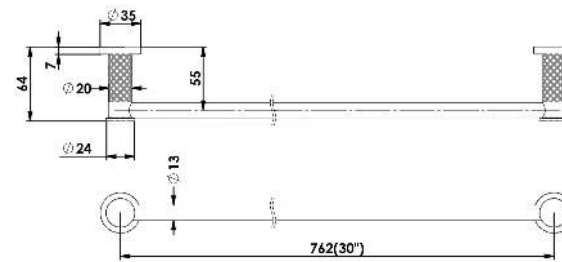

TEXTURA TESORA GISELE ACCESSORIES INSTALLATION INSTRUCTIONS

TOILET ROLL HOLDER

HAND TOWEL HOLDER

762mm SINGLE TOWEL RAIL

DOUBLE ROBE HOOK

Please contact country of purchase .

NZ:

Distributed by: Greens Global Limited
PO Box 5055, Hamilton, 3200
22 The Boulevard, Te Rapa, Hamilton 3200
Phone: 07 849 0109, Fax: 07 849 0540
Website: www.greenstapware.com
Email: nzsales@greenstapware.com
Service Hotline: 0800 655 455

762mm DOUBLE TOWEL RAIL

ROBE HOOK

TOILET PAPER HOLDER

HAND TOWEL HOLDER

SINGLE TOWEL RAIL

DOUBLE TOWEL RAIL

INSTALLATION INSTRUCTIONS

1. Remove the mounting plate by backing of the grub screw.
2. Place the mounting plate in the required position and screw to finished wall.
 - a. Towel Rails: Mark out first and check as **must be level**.
 - b. Drill pilot holes, if required.
 - c. Anchor sleeves are provided for masonry walls.
3. Install accessory to mounting plate and tighten the grub screw.