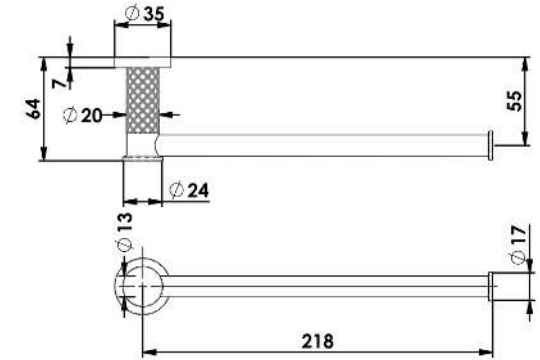

TEXTURA TESORA GISELE ACCESSORIES INSTALLATION INSTRUCTIONS

TOILET ROLL HOLDER

HAND TOWEL HOLDER

762mm SINGLE TOWEL RAIL

DOUBLE ROBE HOOK

Please contact country of purchase .

NZ:

Distributed by: Greens Global Limited
PO Box 5055, Hamilton, 3200
22 The Boulevard, Te Rapa, Hamilton 3200
Phone: 07 849 0109, Fax: 07 849 0540
Website: www.greenstapware.com
Email: nzsales@greenstapware.com
Service Hotline: 0800 655 455

762mm DOUBLE TOWEL RAIL

ROBE HOOK

TOILET PAPER HOLDER

HAND TOWEL HOLDER

SINGLE TOWEL RAIL

DOUBLE TOWEL RAIL

INSTALLATION INSTRUCTIONS

1. Remove the mounting plate by backing of the grub screw.
2. Place the mounting plate in the required position and screw to finished wall.
 - a. Towel Rails: Mark out first and check as **must be level**.
 - b. Drill pilot holes, if required.
 - c. Anchor sleeves are provided for masonry walls.
3. Install accessory to mounting plate and tighten the grub screw.