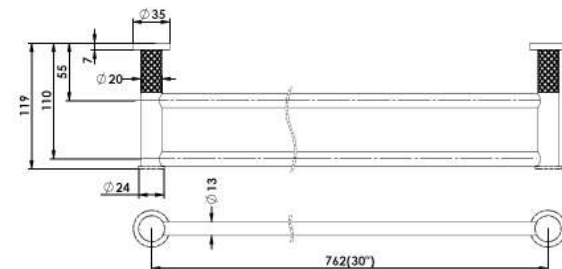

TEXTURA TESORA GISELE ACCESSORIES INSTALLATION INSTRUCTIONS

TOILET ROLL HOLDER

HAND TOWEL HOLDER

762mm SINGLE TOWEL RAIL

DOUBLE ROBE HOOK

Please contact country of purchase .

NZ:

Distributed by: Greens Global Limited
PO Box 5055, Hamilton, 3200
22 The Boulevard, Te Rapa, Hamilton 3200
Phone: 07 849 0109, Fax: 07 849 0540
Website: www.greenstapware.com
Email: nzsales@greenstapware.com
Service Hotline: 0800 655 455

762mm DOUBLE TOWEL RAIL

ROBE HOOK

TOILET PAPER HOLDER

HAND TOWEL HOLDER

SINGLE TOWEL RAIL

DOUBLE TOWEL RAIL

INSTALLATION INSTRUCTIONS

1. Remove the mounting plate by backing of the grub screw.
2. Place the mounting plate in the required position and screw to finished wall.
 - a. Towel Rails: Mark out first and check as **must be level**.
 - b. Drill pilot holes, if required.
 - c. Anchor sleeves are provided for masonry walls.
3. Install accessory to mounting plate and tighten the grub screw.