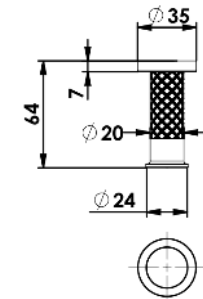

TEXTURA TESORA GISELE ACCESSORIES INSTALLATION INSTRUCTIONS

TOILET ROLL HOLDER

HAND TOWEL HOLDER

762mm SINGLE TOWEL RAIL

DOUBLE ROBE HOOK

Please contact country of purchase .

NZ:

Distributed by: Greens Global Limited
PO Box 5055, Hamilton, 3200
22 The Boulevard, Te Rapa, Hamilton 3200
Phone: 07 849 0109, Fax: 07 849 0540
Website: www.greenstapware.com
Email: nzsales@greenstapware.com
Service Hotline: 0800 655 455

762mm DOUBLE TOWEL RAIL

ROBE HOOK

TOILET PAPER HOLDER

HAND TOWEL HOLDER

SINGLE TOWEL RAIL

DOUBLE TOWEL RAIL

INSTALLATION INSTRUCTIONS

1. Remove the mounting plate by backing of the grub screw.
2. Place the mounting plate in the required position and screw to finished wall.
 - a. Towel Rails: Mark out first and check as **must be level**.
 - b. Drill pilot holes, if required.
 - c. Anchor sleeves are provided for masonry walls.
3. Install accessory to mounting plate and tighten the grub screw.