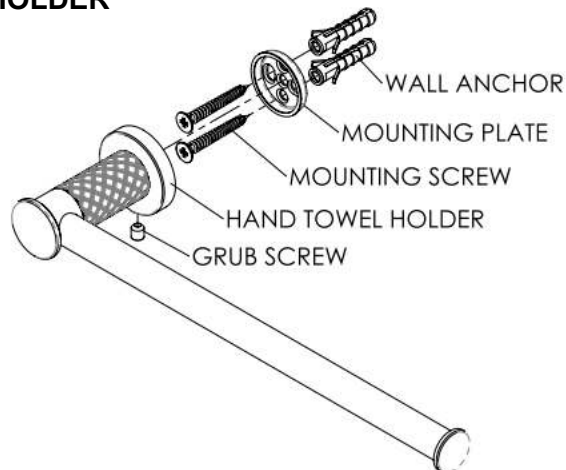

TEXTURA TESORA GISELE ACCESSORIES INSTALLATION INSTRUCTIONS

TOILET ROLL HOLDER

HAND TOWEL HOLDER

762mm SINGLE TOWEL RAIL

DOUBLE ROBE HOOK

Please contact country of purchase .

NZ:

Distributed by: Greens Global Limited
PO Box 5055, Hamilton, 3200
22 The Boulevard, Te Rapa, Hamilton 3200
Phone: 07 849 0109, Fax: 07 849 0540
Website: www.greenstapware.com
Email: nzsales@greenstapware.com
Service Hotline: 0800 655 455

762mm DOUBLE TOWEL RAIL

ROBE HOOK

TOILET PAPER HOLDER

HAND TOWEL HOLDER

SINGLE TOWEL RAIL

DOUBLE TOWEL RAIL

INSTALLATION INSTRUCTIONS

1. Remove the mounting plate by backing of the grub screw.
2. Place the mounting plate in the required position and screw to finished wall.
 - a. Towel Rails: Mark out first and check as **must be level**.
 - b. Drill pilot holes, if required.
 - c. Anchor sleeves are provided for masonry walls.
3. Install accessory to mounting plate and tighten the grub screw.

Note: All accessories must be **attached to a wooden stud or nog**, this will support the product over time. New builds or renovations it is best to pre plan for support locations.