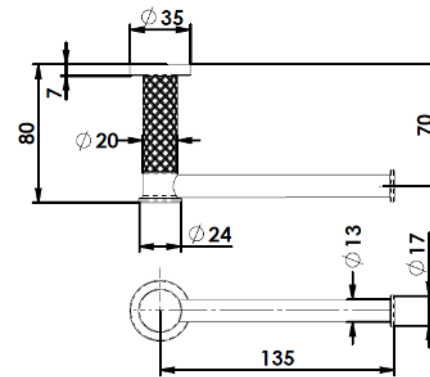

TEXTURA TESORA GISELE ACCESSORIES INSTALLATION INSTRUCTIONS

TOILET ROLL HOLDER

HAND TOWEL HOLDER

762mm SINGLE TOWEL RAIL

DOUBLE ROBE HOOK

Please contact country of purchase .

NZ:

Distributed by: Greens Global Limited
PO Box 5055, Hamilton, 3200
22 The Boulevard, Te Rapa, Hamilton 3200
Phone: 07 849 0109, Fax: 07 849 0540
Website: www.greenstapware.com
Email: nzsales@greenstapware.com
Service Hotline: 0800 655 455

762mm DOUBLE TOWEL RAIL

ROBE HOOK

TOILET PAPER HOLDER

HAND TOWEL HOLDER

SINGLE TOWEL RAIL

DOUBLE TOWEL RAIL

INSTALLATION INSTRUCTIONS

1. Remove the mounting plate by backing of the grub screw.
2. Place the mounting plate in the required position and screw to finished wall.
 - a. Towel Rails: Mark out first and check as **must be level**.
 - b. Drill pilot holes, if required.
 - c. Anchor sleeves are provided for masonry walls.
3. Install accessory to mounting plate and tighten the grub screw.