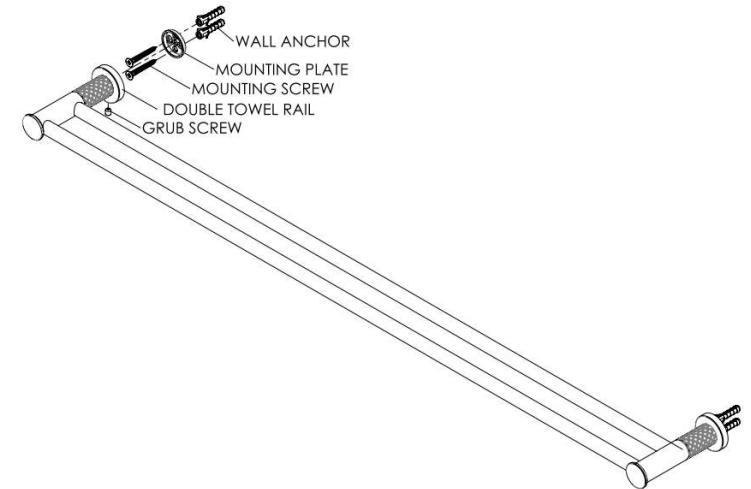

762mm DOUBLE TOWEL RAIL

ROBE HOOK

TOILET PAPER HOLDER

HAND TOWEL HOLDER

SINGLE TOWEL RAIL

DOUBLE TOWEL RAIL

INSTALLATION INSTRUCTIONS

1. Remove the mounting plate by backing of the grub screw.
2. Place the mounting plate in the required position and screw to finished wall.
 - a. Towel Rails: Mark out first and check as **must be level**.
 - b. Drill pilot holes, if required.
 - c. Anchor sleeves are provided for masonry walls.
3. Install accessory to mounting plate and tighten the grub screw.

Note: All accessories must be **attached to a wooden stud or nog**, this will support the product over time. New builds or renovations it is best to pre plan for support locations.