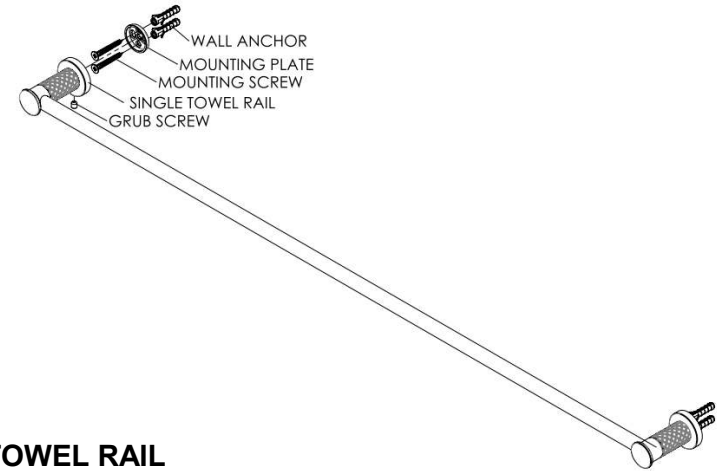

762mm DOUBLE TOWEL RAIL

ROBE HOOK

TOILET PAPER HOLDER

HAND TOWEL HOLDER

SINGLE TOWEL RAIL

DOUBLE TOWEL RAIL

INSTALLATION INSTRUCTIONS

1. Remove the mounting plate by backing of the grub screw.
2. Place the mounting plate in the required position and screw to finished wall.
 - a. Towel Rails: Mark out first and check as **must be level**.
 - b. Drill pilot holes, if required.
 - c. Anchor sleeves are provided for masonry walls.
3. Install accessory to mounting plate and tighten the grub screw.

Note: All accessories must be **attached to a wooden stud or nog**, this will support the product over time. New builds or renovations it is best to pre plan for support locations.