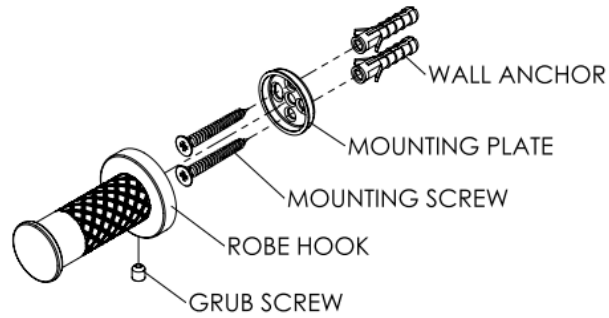

TEXTURA TESORA GISELE ACCESSORIES INSTALLATION INSTRUCTIONS

TOILET ROLL HOLDER

HAND TOWEL HOLDER

762mm SINGLE TOWEL RAIL

DOUBLE ROBE HOOK

Please contact country of purchase .

NZ:

Distributed by: Greens Global Limited
PO Box 5055, Hamilton, 3200
22 The Boulevard, Te Rapa, Hamilton 3200
Phone: 07 849 0109, Fax: 07 849 0540
Website: www.greenstapware.com
Email: nzsales@greenstapware.com
Service Hotline: 0800 655 455

762mm DOUBLE TOWEL RAIL

ROBE HOOK

TOILET PAPER HOLDER

HAND TOWEL HOLDER

SINGLE TOWEL RAIL

DOUBLE TOWEL RAIL

INSTALLATION INSTRUCTIONS

1. Remove the mounting plate by backing of the grub screw.
2. Place the mounting plate in the required position and screw to finished wall.
 - a. Towel Rails: Mark out first and check as **must be level**.
 - b. Drill pilot holes, if required.
 - c. Anchor sleeves are provided for masonry walls.
3. Install accessory to mounting plate and tighten the grub screw.