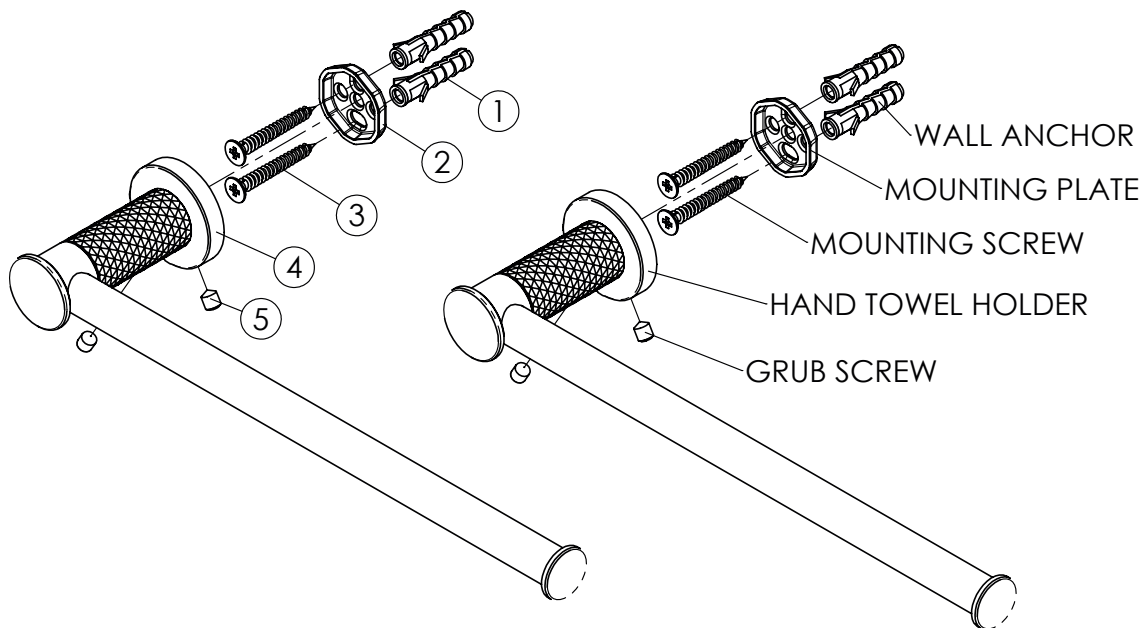

REFLECT

Hand Towel Holder

21310BN | Brushed Nickel
 21310BB | Brushed Brass
 21310BC | Brushed Copper

NZ PHONE - 0800 655 455
 EMAIL - nzsales@greenstapware.com
 WEBSITE - greenstapware.com

 | **GREENS**
 where life meets water