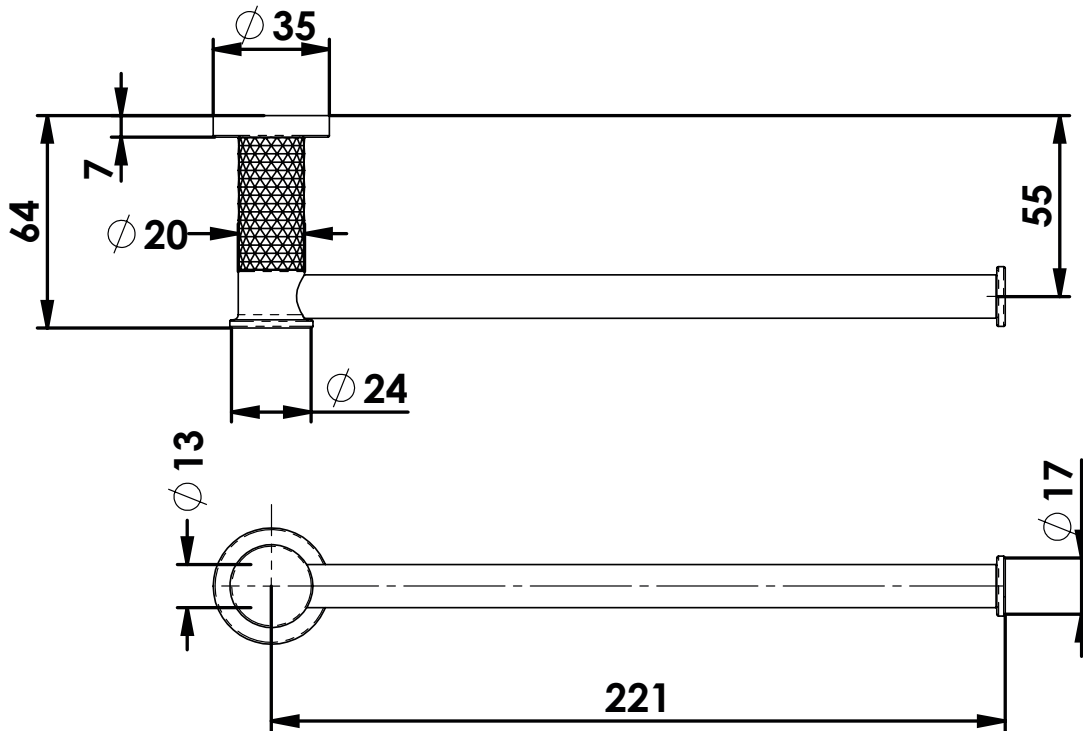

REFLECT

Hand Towel Holder

21310BN | Brushed Nickel
 21310BB | Brushed Brass
 21310BC | Brushed Copper

NZ PHONE - 0800 655 455
 EMAIL - nzsales@greenstapware.com
 WEBSITE - greenstapware.com

 | **GREENS**
 where life meets water