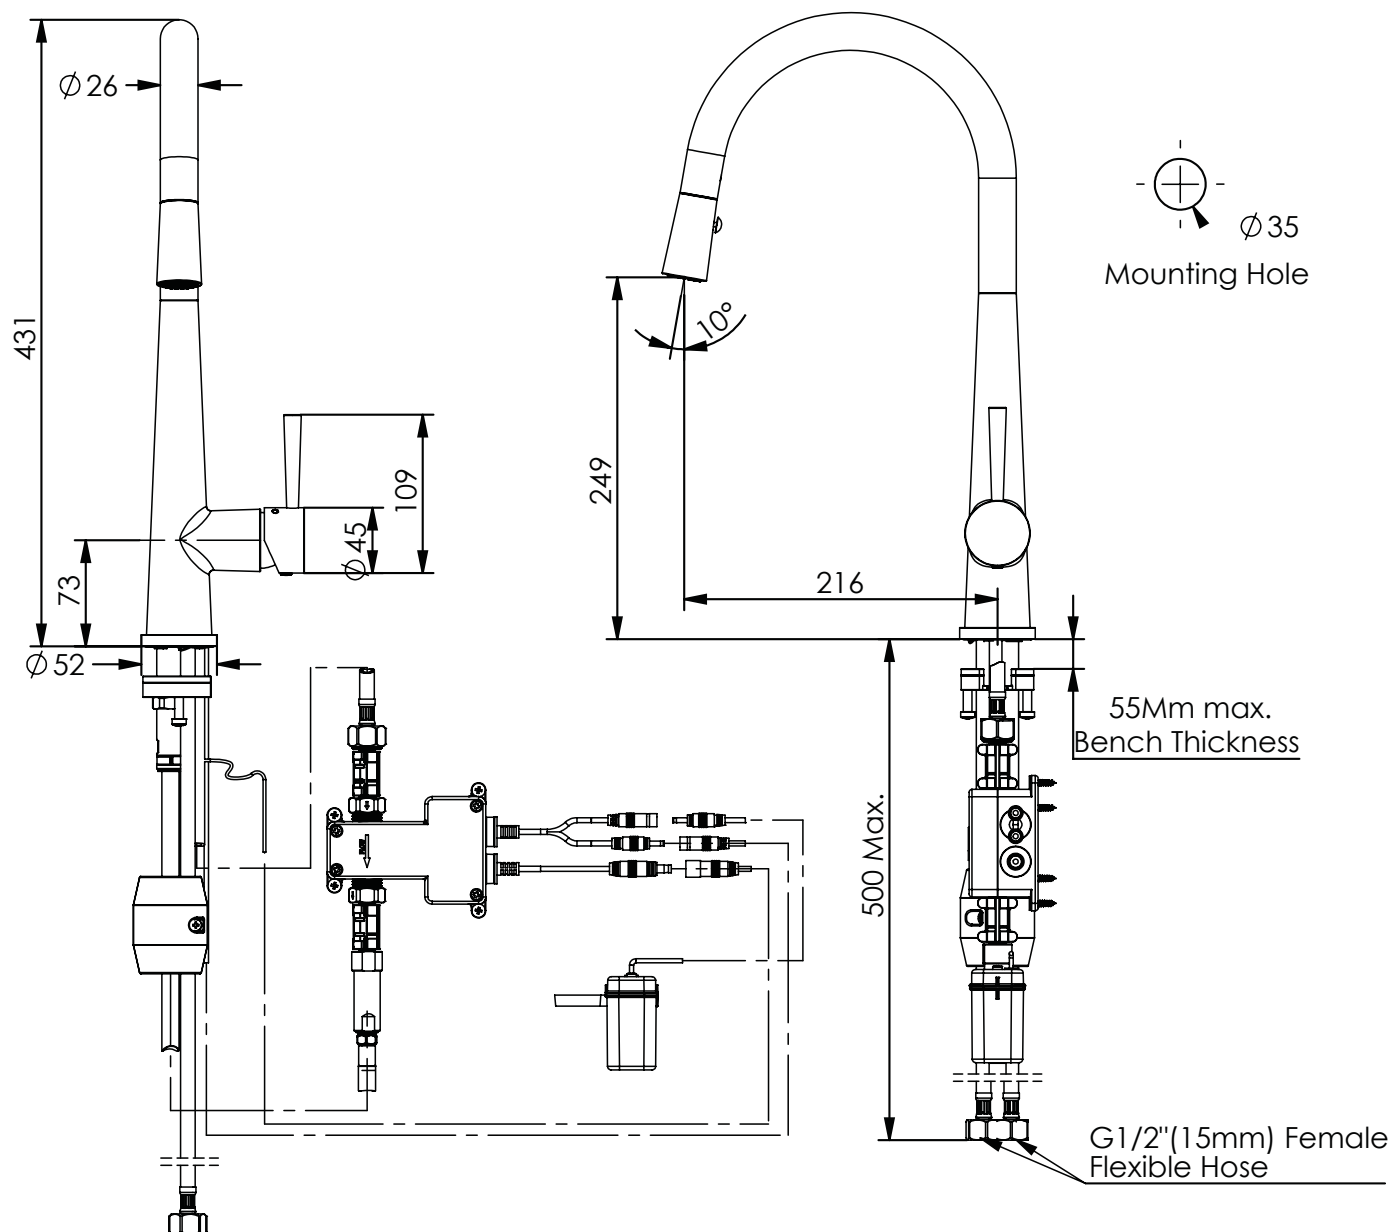

## Kontakt® Pull-Down Sink Mixer

- LF1758203CP | Chrome
- LF1758203BN | Brushed Nickel
- LF1758203BB | Brushed Brass
- LF1758203MB | Matte Black
- LF1758203BC | Brushed Copper
- LF1758203GM | Gun Metal

WELS 5 Star 6.0L/M | MP  
Swivel Spout | Dual Function Spray  
KONTACT® Technology

**NZ** PHONE - 0800 655 455  
EMAIL - [nzsales@greenstapware.com](mailto:nzsales@greenstapware.com)  
WEBSITE - [greenstapware.com](http://greenstapware.com)