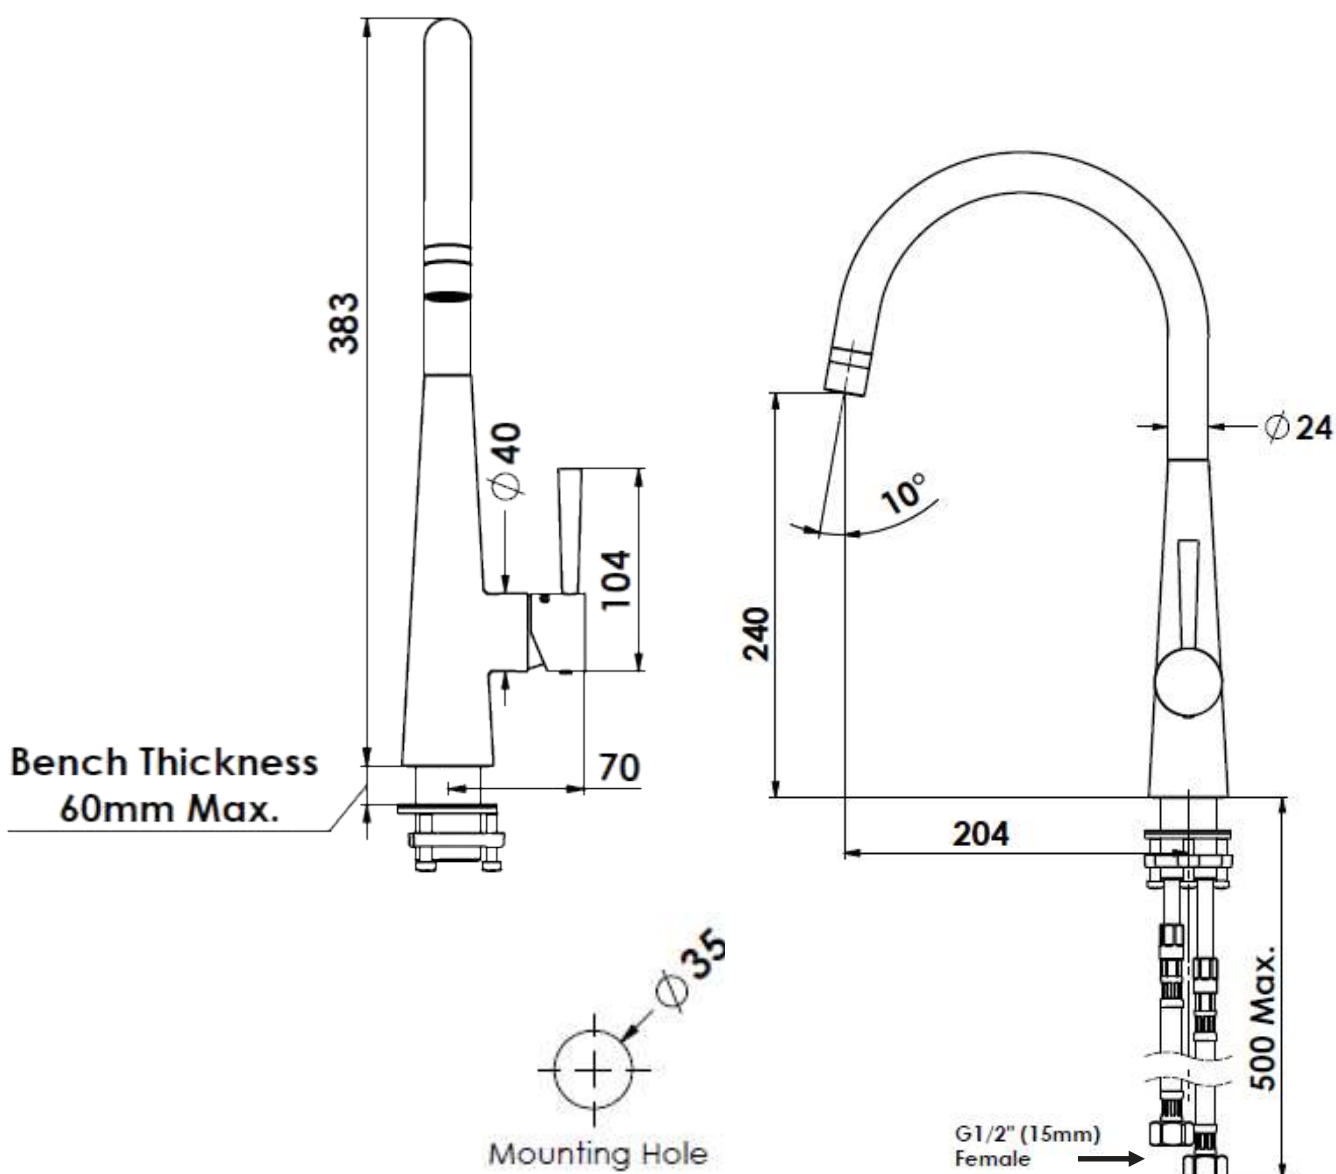

## Slimline Sink Mixer

- 17562030 | Chrome
- 17562031 | Brushed Nickel
- 17562036 | Brushed Brass
- 17562038 | Brushed Copper
- 17562039 | Gun Metal
- 17562037 | Matte Black

WELS 5 Star 6.0L/M | AP  
Swivel Spout | Smart Aerator