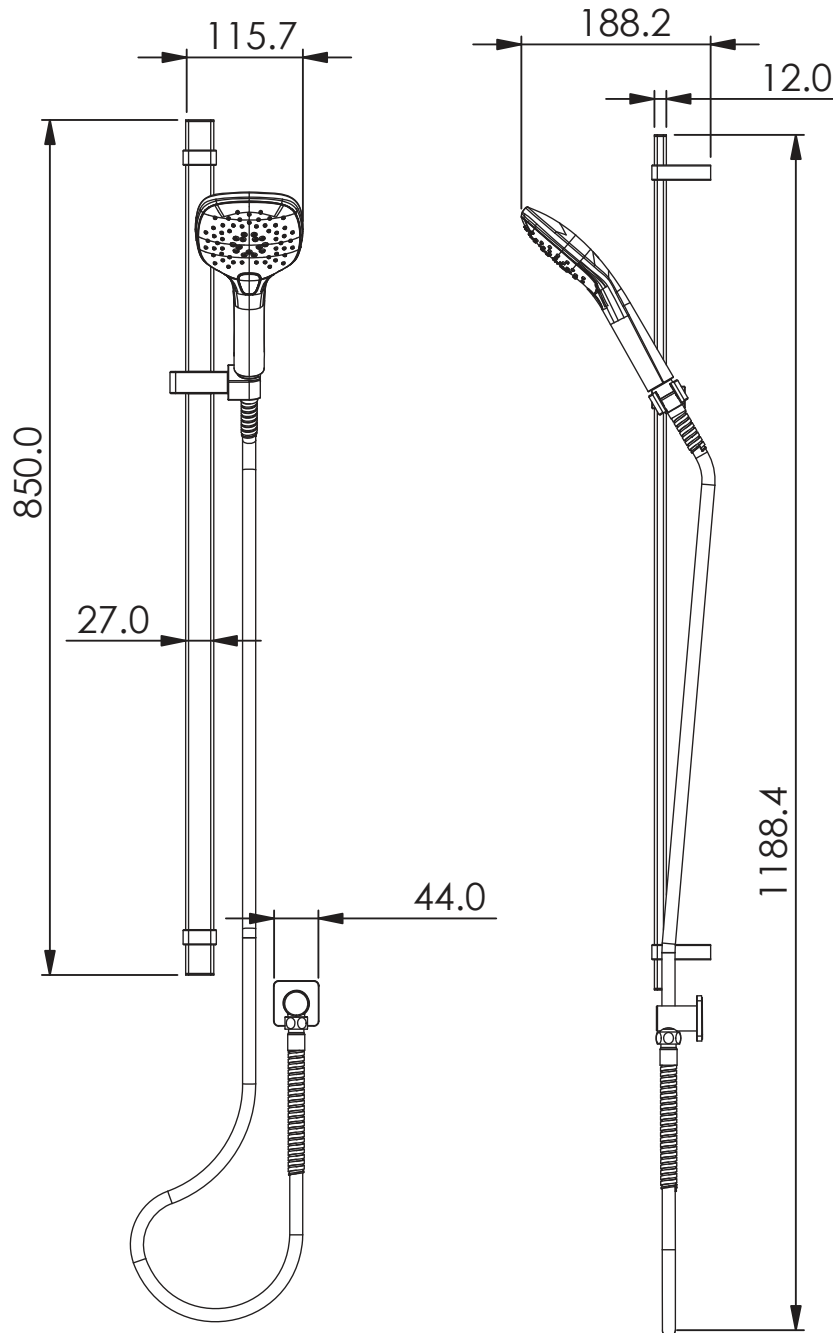

SKYLA

Rail Shower

- 186000CP | Chrome
- 186000BB | Brushed Brass
- 186000BC | Brushed Copper
- 186000GM | Gun Metal
- 186000BN | Brushed Nickel
- 186000MB | Matte Black

WELS 3 Star 9.0L/M | Multi Function

AirFlo® Handset | Adjustable to 750mm Centres

NZ PHONE - 0800 655 455
EMAIL - nzsales@greenstapware.com
WEBSITE - greenstapware.com

 | **GREENS**
where life meets water