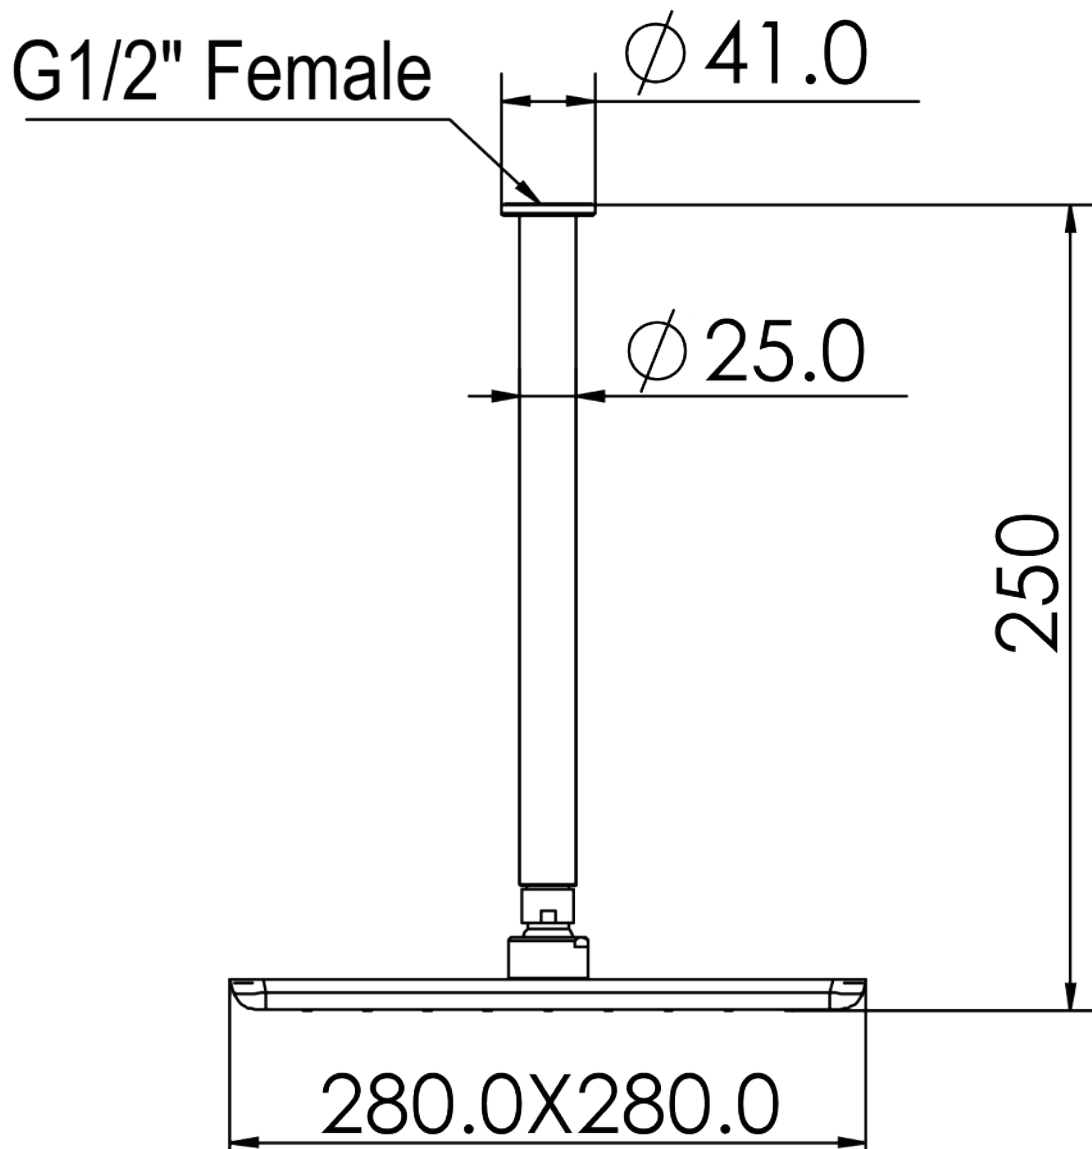

SKYLA Ceiling Shower

- 186002BB | Brushed Brass
- 186002BC | Brushed Copper
- 186002GM | Gun Metal
- 186002BN | Brushed Nickel
- 186002MB | Matte Black
- 186002CP | Chrome

WELS 3 Star 9.0L/M | MP | Single Function
Overhead | 250mm arm length