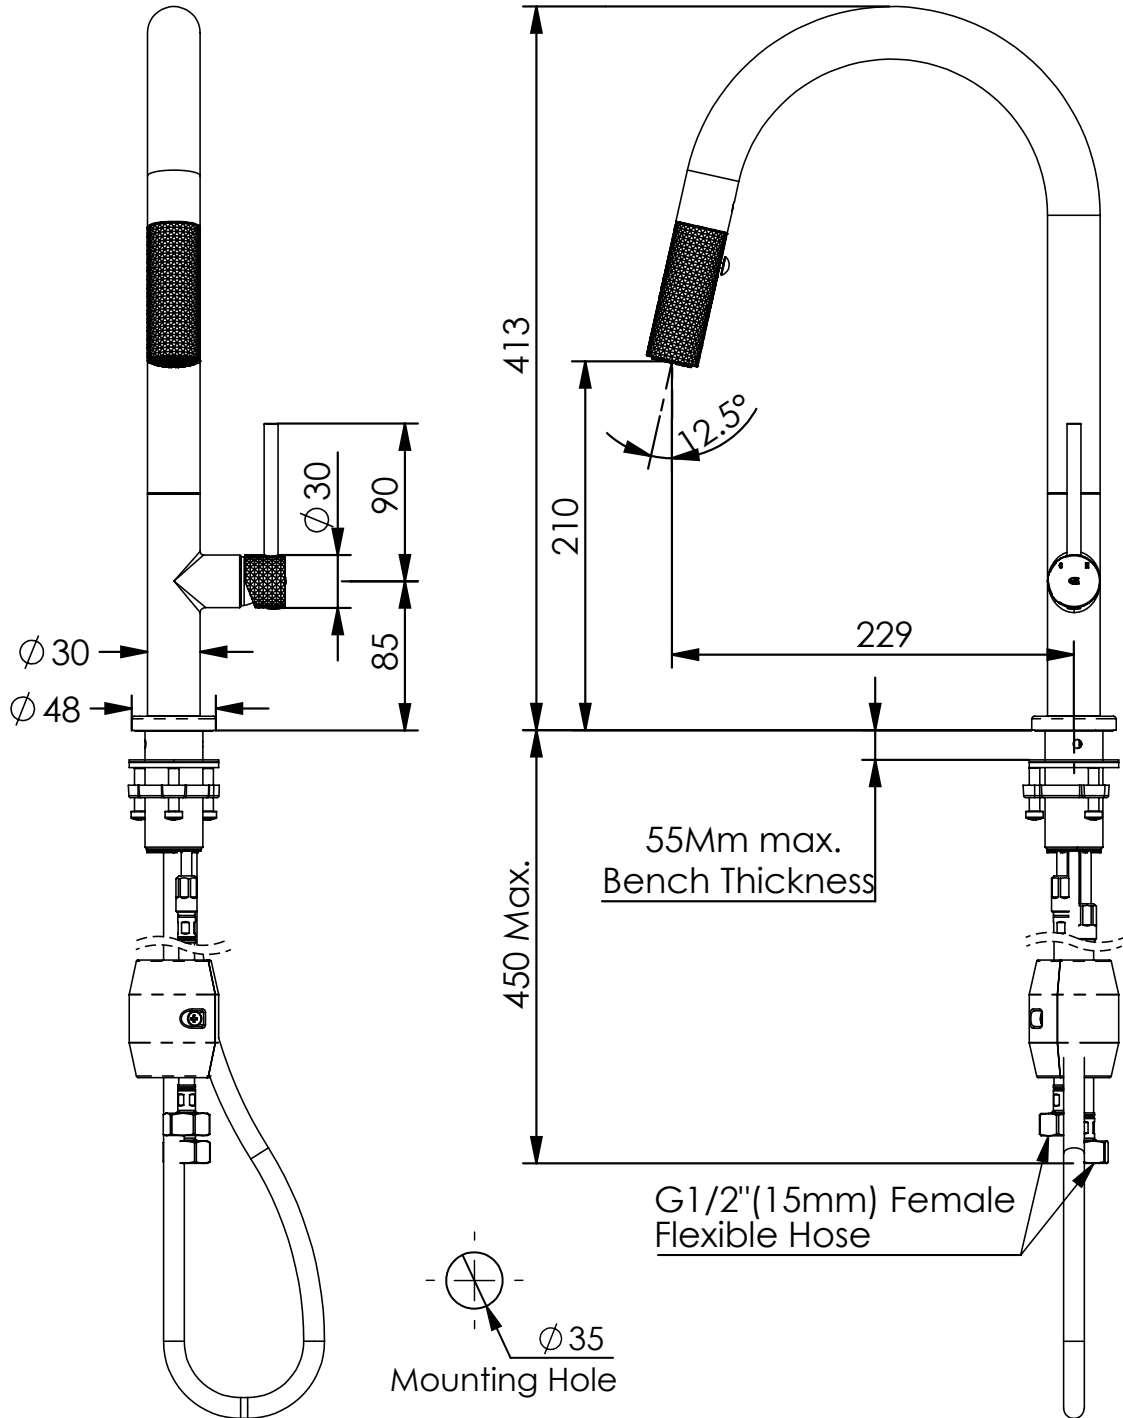

TESORA

Pull Down Sink Mixer

LF2130254BN | Brushed Nickel
 LF2130254BB | Brushed Brass
 LF2130254BC | Brushed Copper

WELS Rego: T40142

WELS 5 Stars 6.0L/Min | MP | Swivel Spout
 | European Brass Cartridge

NZ PHONE - 0800 655 455
 EMAIL - nzsales@greenstapware.com
 WEBSITE - greenstapware.com