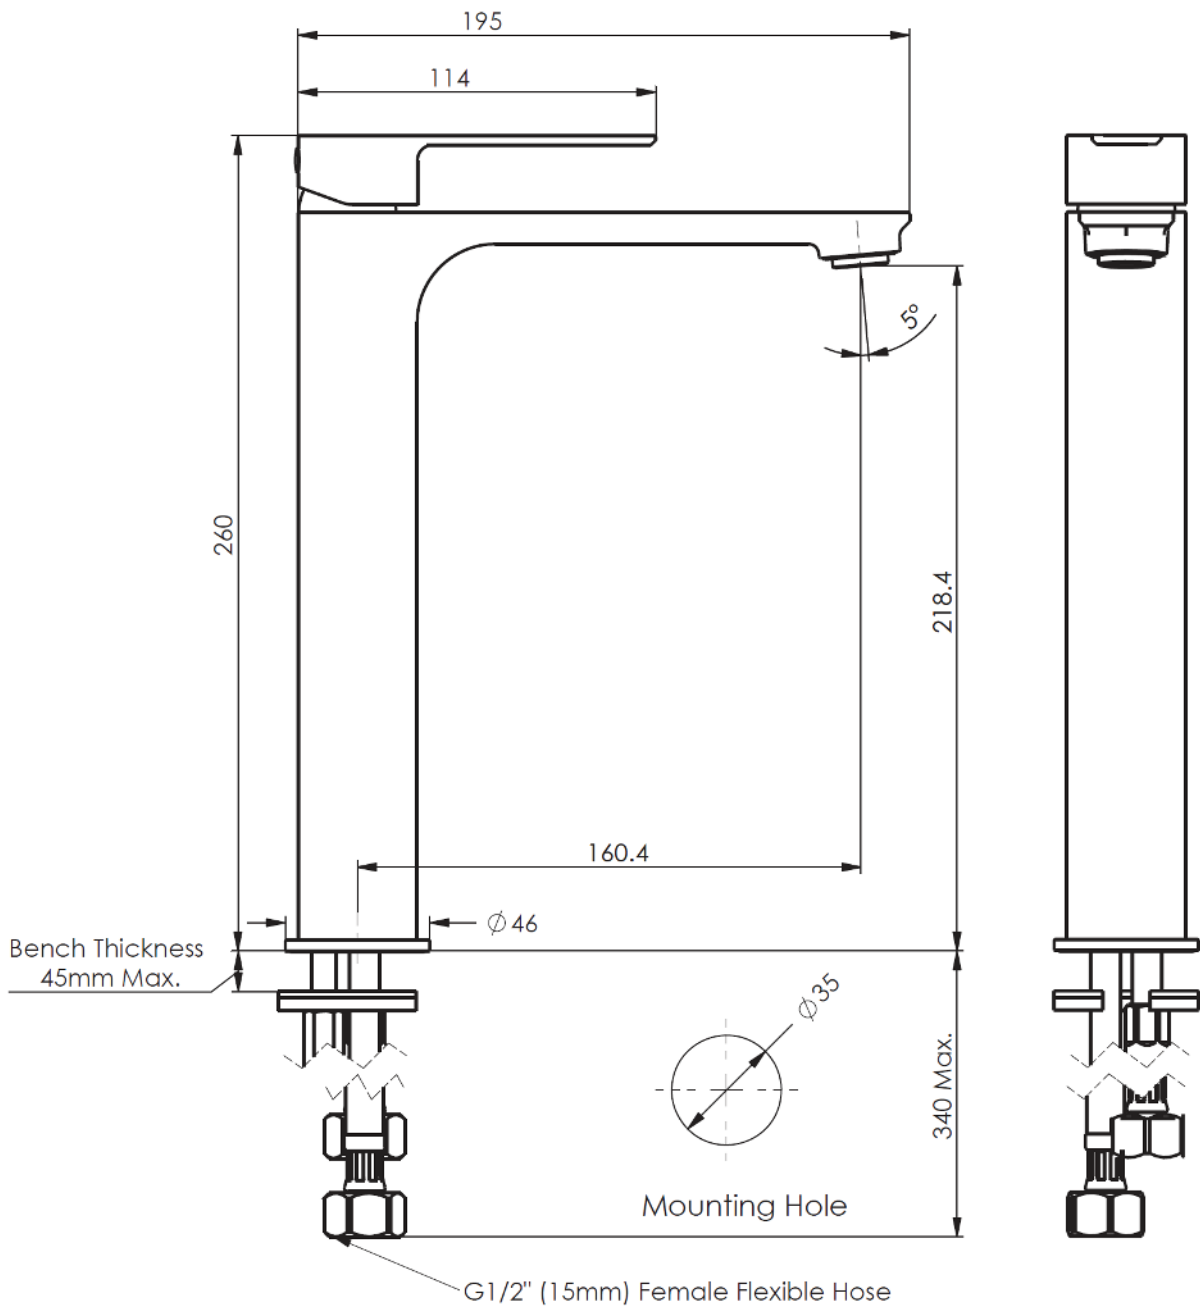

ASTRO II

Tower Basin Mixer

- LF251385CP-2 | Chrome
- LF251385BN-2 | Brushed Nickel
- LF251385BB-2 | Brushed Brass
- LF251385MB-2 | Matte Black
- LF251385GM-2 | Gun Metal

WELS 5 Star 6.0L/M | AP
Fixed Spout