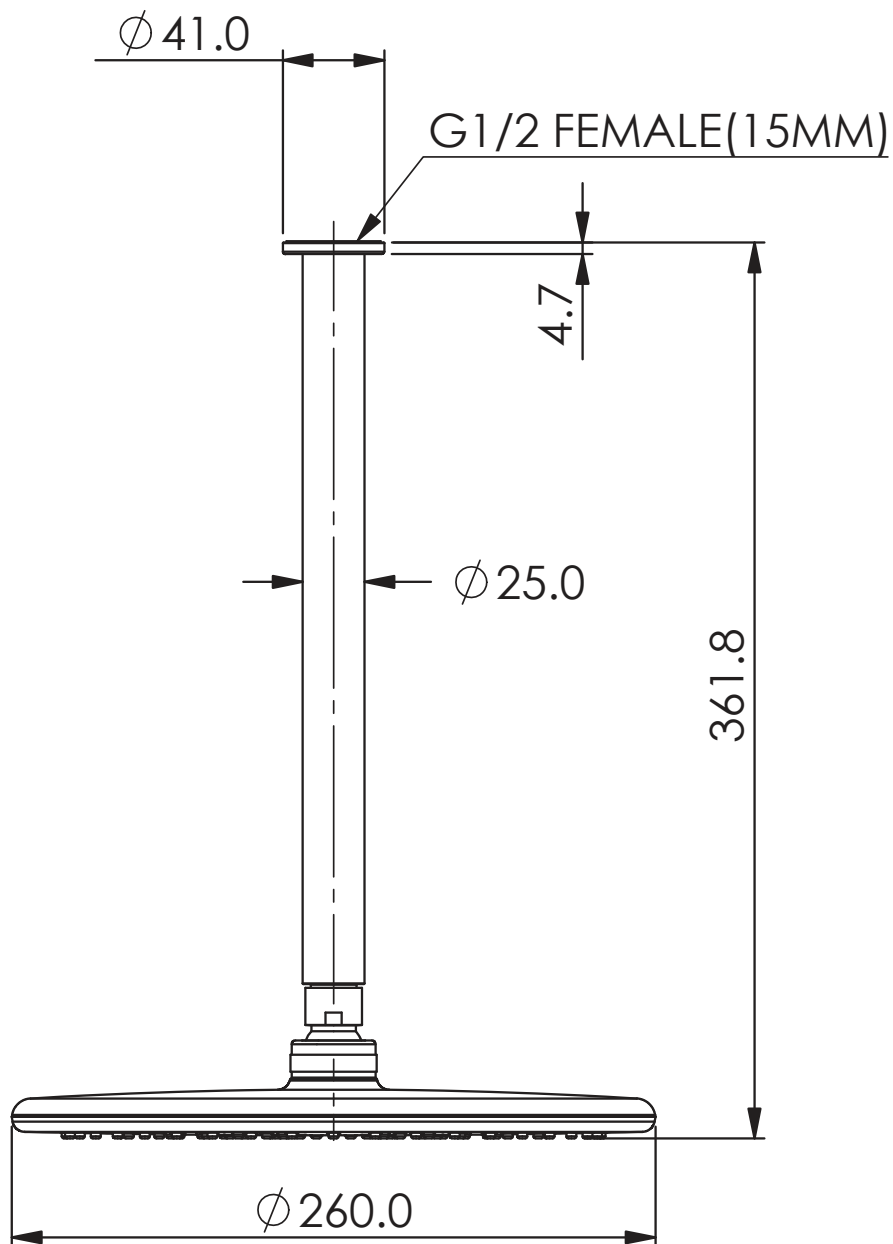

ROCCO Ceiling Shower

1850029CP | S16036 | Chrome
1850029BN | S16036 | Brushed Nickel
1850029MB | S16036 | Matte Black
1850029BB | S16036 | Brushed Brass
1850029GM | S16036 | Gun Metal

WELS 3 Star 9.0 L/M
Single Function $\phi 260\text{mm}$ Overhead
350mm Ceiling Arm