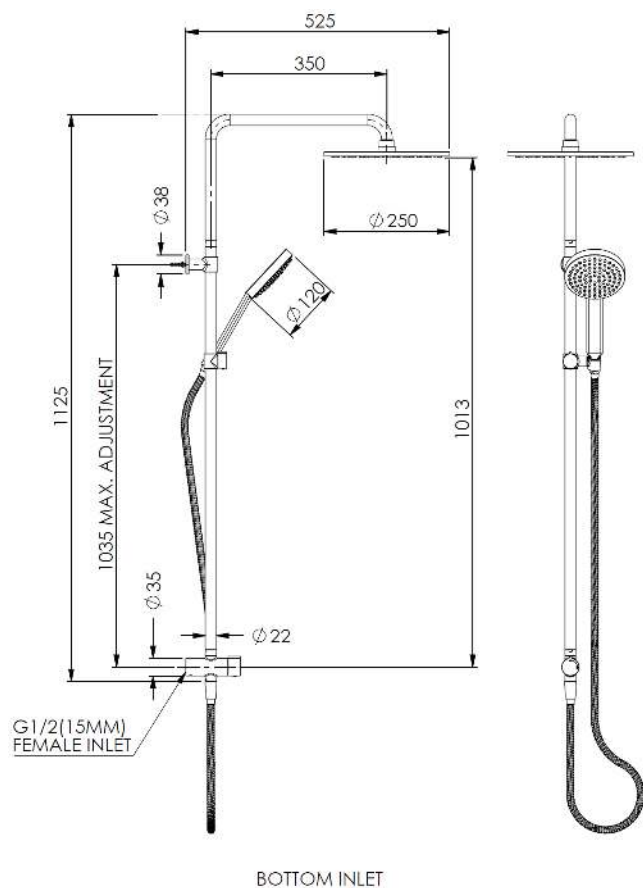

Lavish Brass Twin Rail Shower

- 239103CP | Chrome
- 239103BN | Brushed Nickel
- 239103BB | Brushed Brass
- 239103MB | Matte Black
- 239103BC | Brushed Copper
- 239103GM | Gun Metal

WELS 3 Star 9.0L/M
 22MM Round Brass Rail
 120mm High Flow Brass Handset
 250MM Overhead Shower
 Rail Adjustable to 1035mm Centres
 Top Or Bottom Inlet/Diverter Option