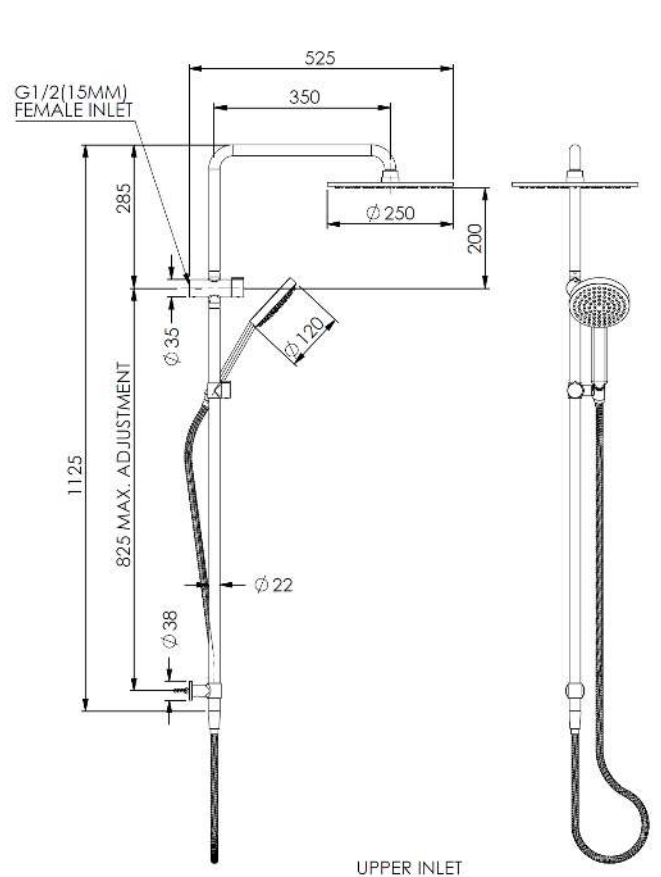

Lavish Brass Twin Rail Shower

- 239103CP | Chrome
- 239103BN | Brushed Nickel
- 239103BB | Brushed Brass
- 239103MB | Matte Black
- 239103BC | Brushed Copper
- 239103GM | Gun Metal

WELS 3 Star 9.0L/M
 22MM Round Brass Rail
 120mm High Flow Brass Handset
 250MM Overhead Shower
 Rail Adjustable to 1035mm Centres
 Top Or Bottom Inlet/Diverter Option