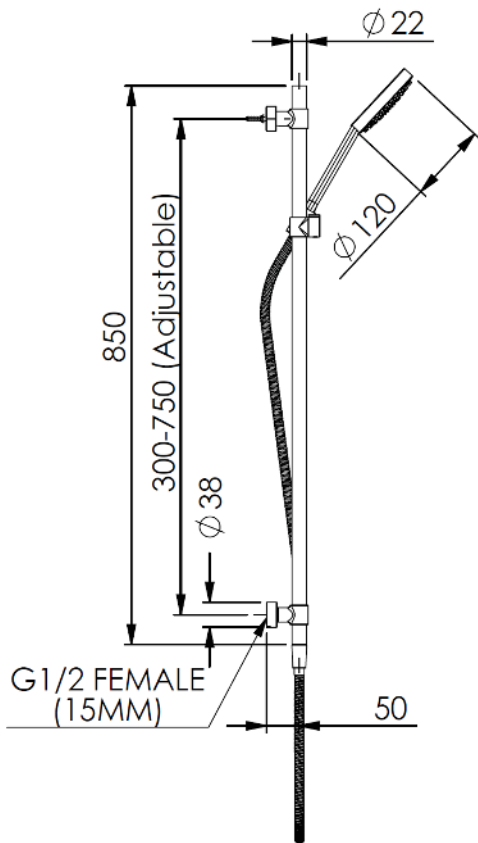

Lavish Brass Rail Shower

- 239100CP | Chrome
- 239100BN | Brushed Nickel
- 239100BB | Brushed Brass
- 239100MB | Matte Black
- 239100BC | Brushed Copper
- 239100GM | Gun Metal

WELS 3 Star 9.0L/M
 22MM Round Brass Rail
 120mm High Flow Brass Handset
 Rail Adjustable to 750mm Centres
 Double Sided Cone Hose Attachments
 Top Or Bottom Inlet Option