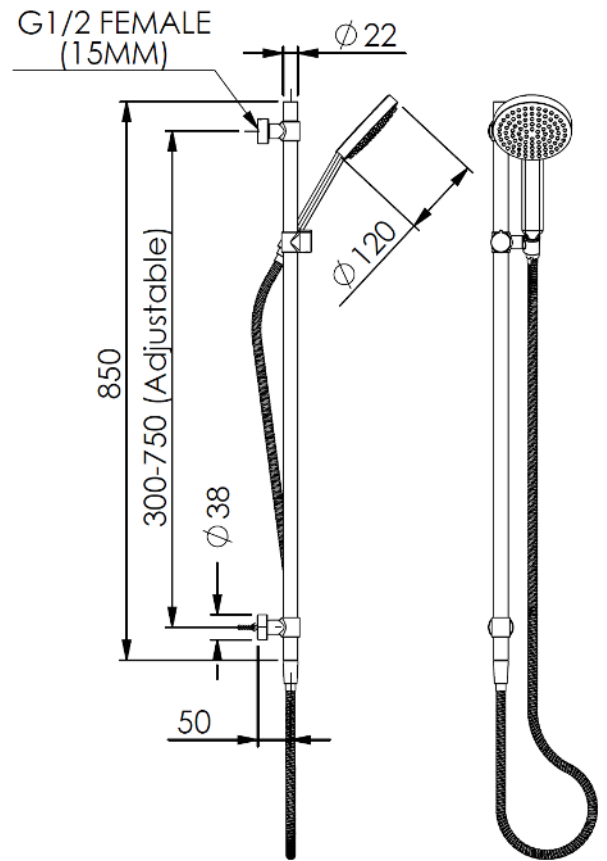

Lavish Brass Rail Shower

- 239100CP | Chrome
- 239100BN | Brushed Nickel
- 239100BB | Brushed Brass
- 239100MB | Matte Black
- 239100BC | Brushed Copper
- 239100GM | Gun Metal

WELS 3 Star 9.0L/M
 22MM Round Brass Rail
 120mm High Flow Brass Handset
 Rail Adjustable to 750mm Centres
 Double Sided Cone Hose Attachments
 Top Or Bottom Inlet Option

BOTTOM INLET

UP INLET

NZ PHONE - 0800 655 455
 EMAIL - nzsales@greenstapware.com
 WEBSITE - greenstapware.com

GREENS
 where life meets water