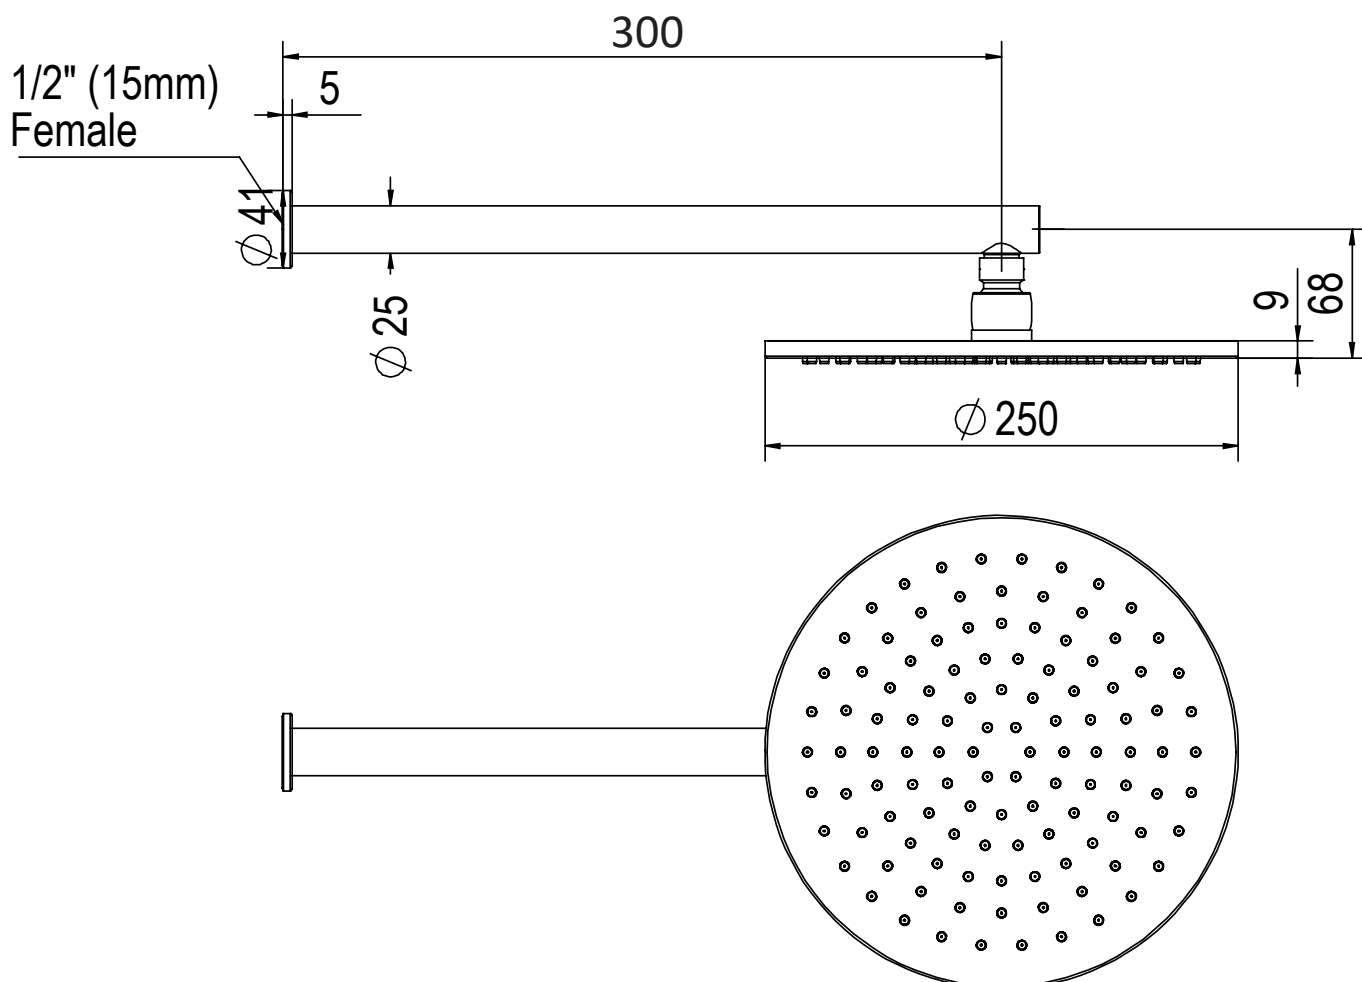

# Lavish Brass Wall Shower

239102CP | Chrome

239102BN | Brushed Nickel

239102BB | Brushed Brass

239102MB | Matte Black

239102BC | Brushed Copper

239102GM | Gun Metal

WELS 3 Star 9.0L/M

Single Function  $\phi$ 250mm Brass Overhead

300mm arm length

**NZ** PHONE - 0800 655 455  
EMAIL - [nzsales@greenstapware.com](mailto:nzsales@greenstapware.com)  
WEBSITE - [greenstapware.com](http://greenstapware.com)