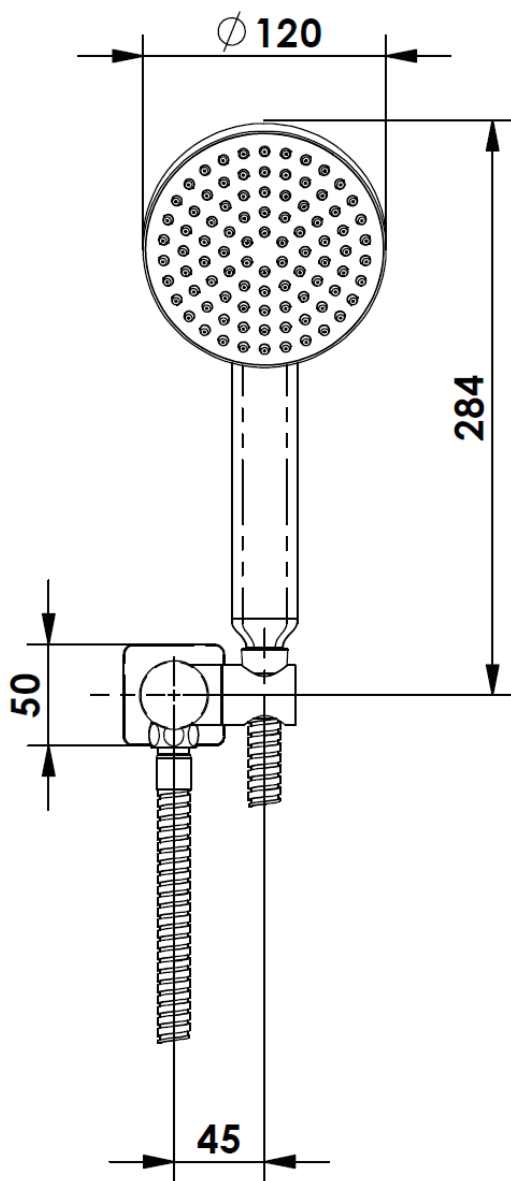

Lavish Brass Hand Shower

- 239104CP | Chrome
- 239104BN | Brushed Nickel
- 239104BB | Brushed Brass
- 239104MB | Matte Black
- 239104BC | Brushed Copper
- 239104GM | Gun Metal

WELS 3 Star 9.0L/M
120mm High Flow Brass Handset
Includes Wall Outlet Bracket & Hose