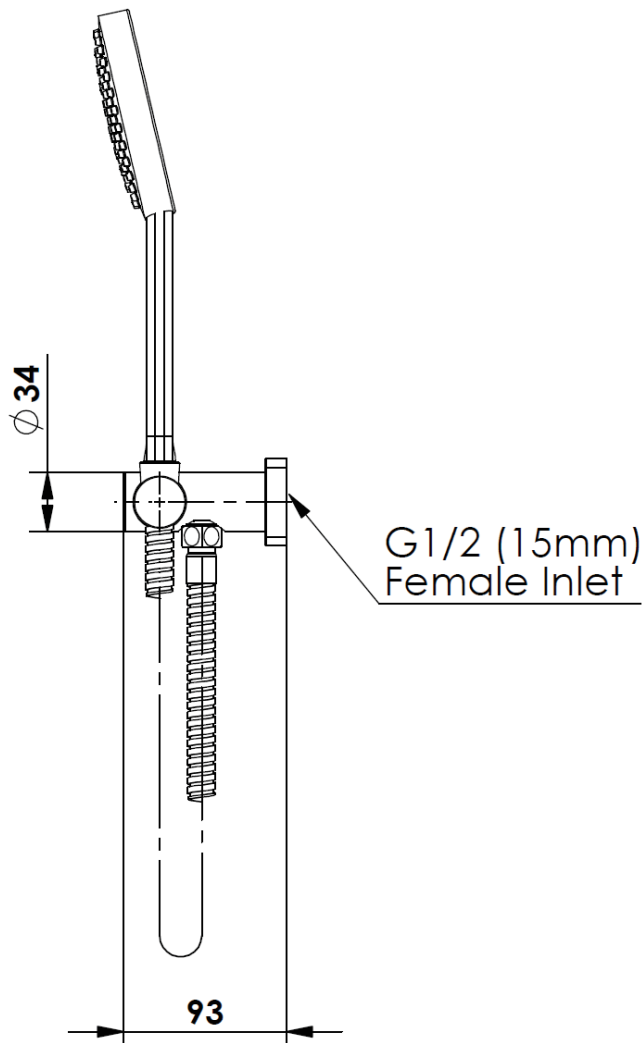

Lavish Brass Hand Shower

- 239104CP | Chrome
- 239104BN | Brushed Nickel
- 239104BB | Brushed Brass
- 239104MB | Matte Black
- 239104BC | Brushed Copper
- 239104GM | Gun Metal

WELS 3 Star 9.0L/M
120mm High Flow Brass Handset
Includes Wall Outlet Bracket & Hose