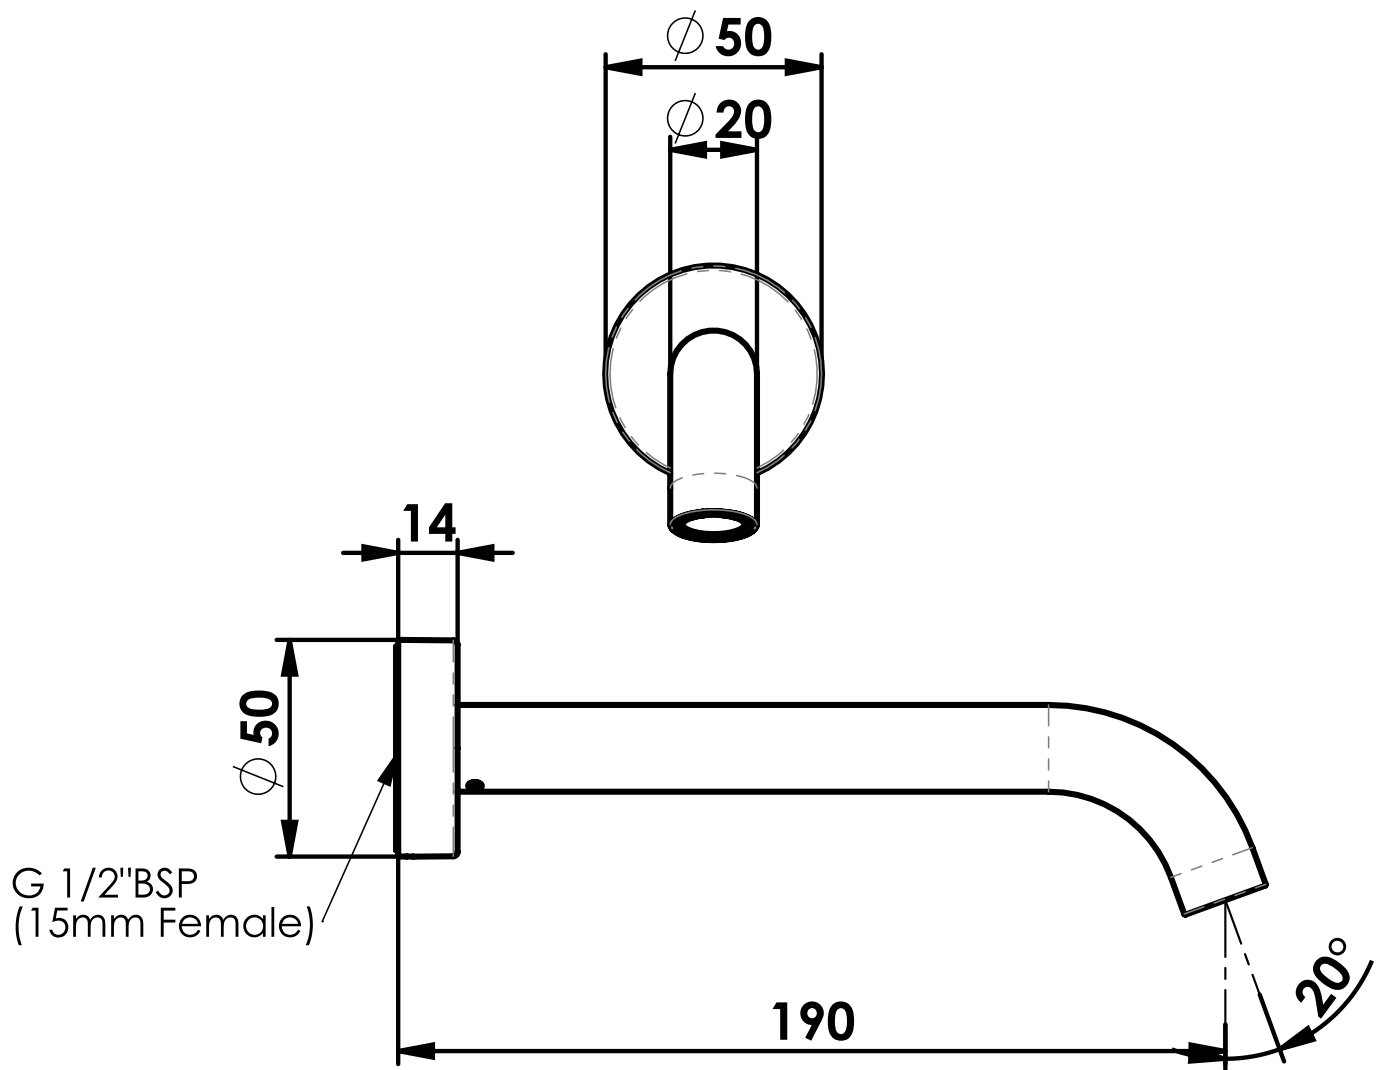

TESORA Bath Spout

21301901 | Brushed Nickel
18401906 | Brushed Brass
21301908 | Brushed Copper

WELS N/A | MP | Fixed Spout | 190mm

NZ PHONE - 0800 655 455
EMAIL - nzsales@greenstapware.com
WEBSITE - greenstapware.com