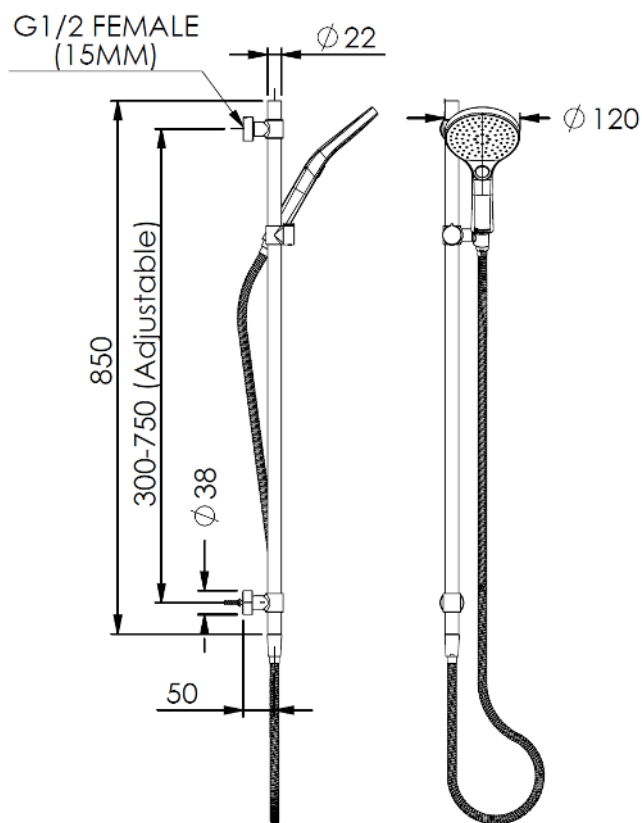

Lavish w/BubbleJET® Technology Rail Shower

- 238100CP | Chrome
- 238100BB | PVD Brushed Brass
- 238100MB | Matte Black
- 238100GM | PVD Gun Metal
- 238100BN | PVD Brushed Nickel

WELS 4 Star 7.5L/M | MP

- BubbleJET® Technology
- 120mm Dual Function Handset
- 22mm Round Brass Wet Rail
- Rail Adjustable to 750mm Centres
- Double Sided Cone Hose Attachments
- Adaptable Inlet (Top or Bottom Installation)
- Suitable for Mains Pressures

BOTTOM INLET

UP INLET