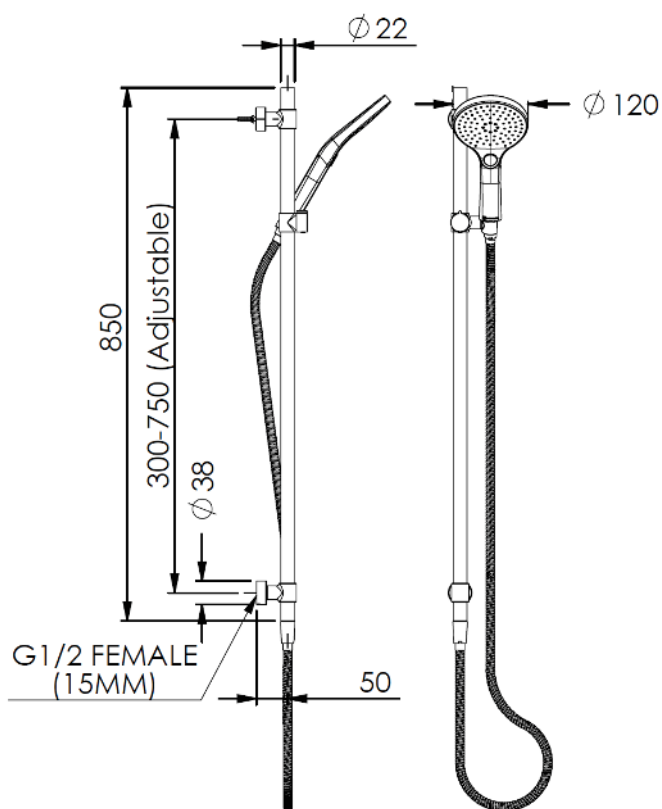

Lavish w/BubbleJET® Technology Rail Shower

- 238100CP | Chrome
- 238100BB | PVD Brushed Brass
- 238100MB | Matte Black
- 238100GM | PVD Gun Metal
- 238100BN | PVD Brushed Nickel

WELS 4 Star 7.5L/M | MP

- BubbleJET® Technology
- 120mm Dual Function Handset
- 22mm Round Brass Wet Rail
- Rail Adjustable to 750mm Centres
- Double Sided Cone Hose Attachments
- Adaptable Inlet (Top or Bottom Installation)
- Suitable for Mains Pressures

BOTTOM INLET

UP INLET