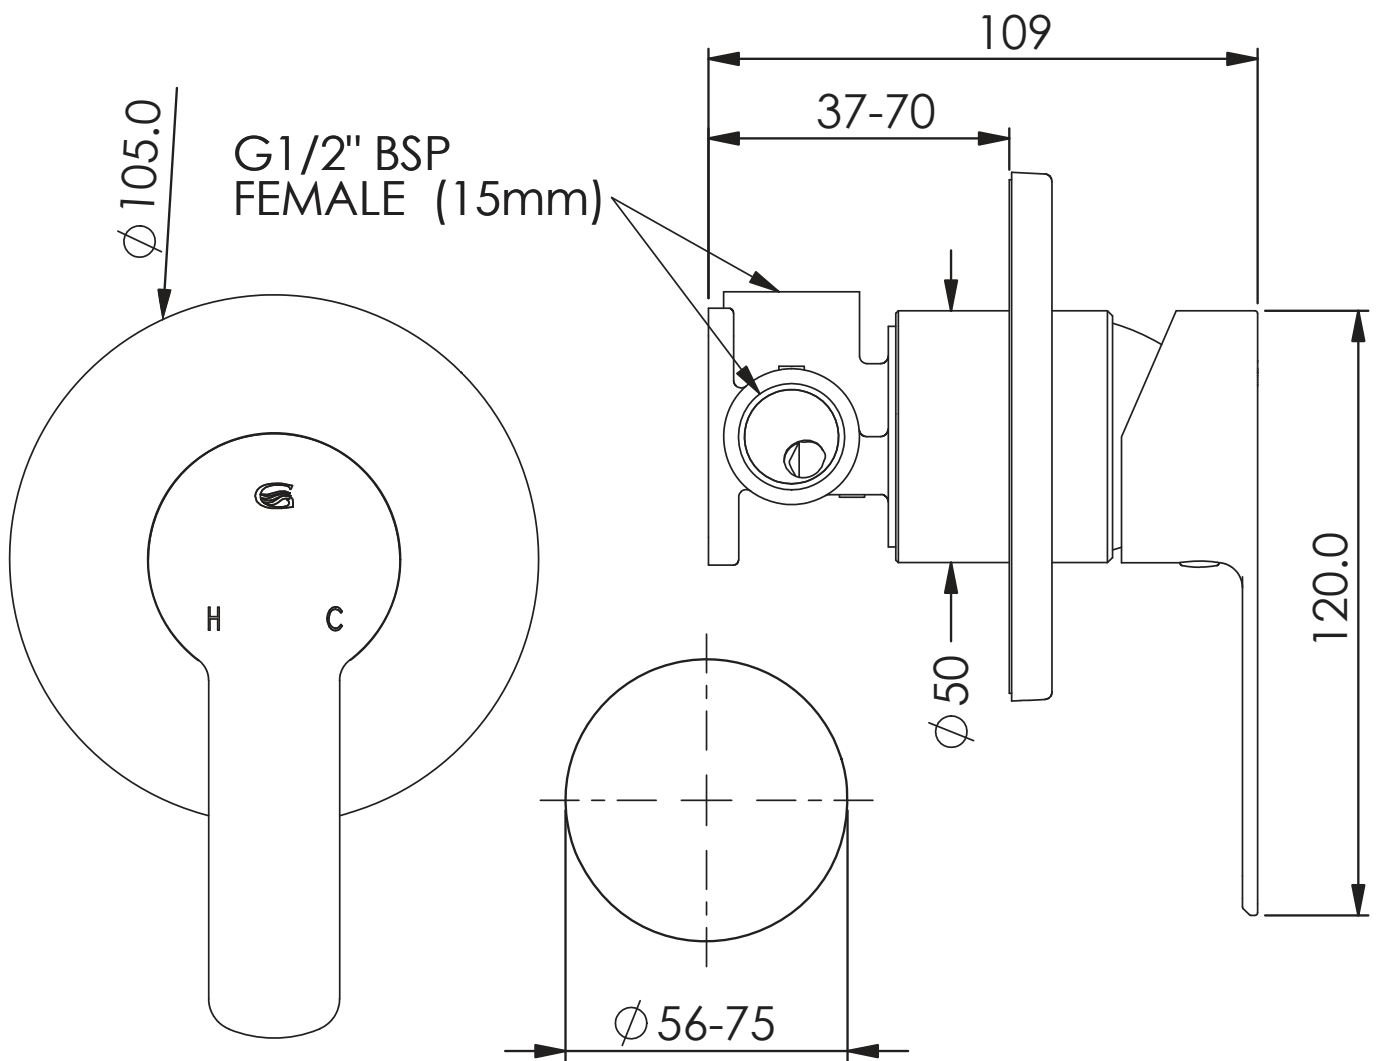

ASTRO II

Shower Mixer - Round

- 25248006 | Chrome
- 25248016 | Brushed Nickel
- 25248066 | Brushed Brass
- 25248076 | Matte Black
- 25248096 | Gun Metal

WELS N/A | MP

Mounting Hole

NZ PHONE - 0800 655 455
EMAIL - nzsales@greenstapware.com
WEBSITE - greenstapware.com