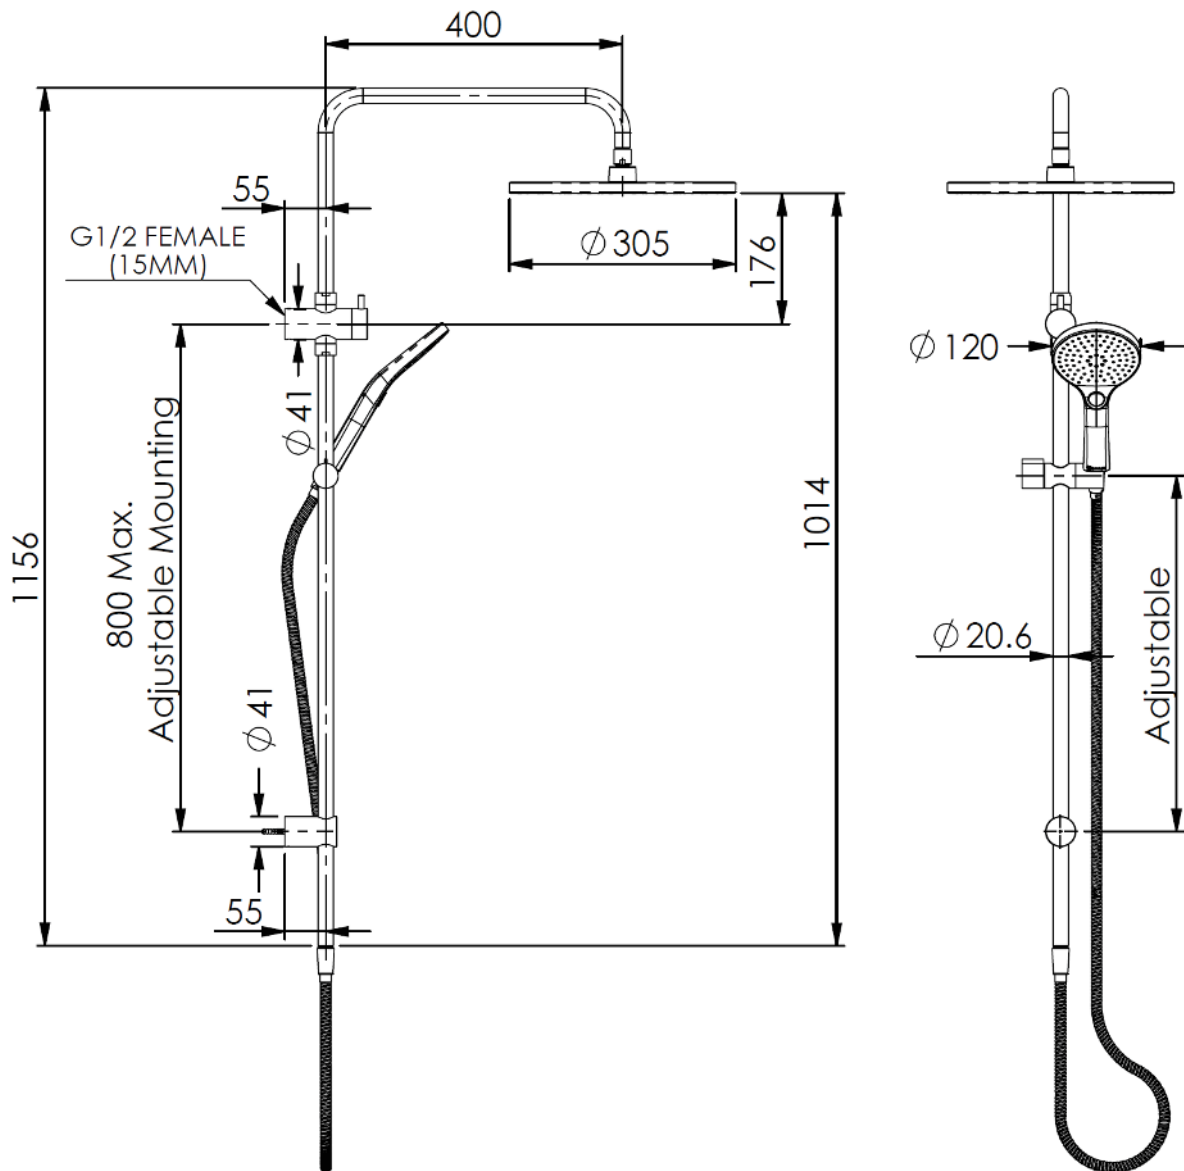

Ashmore w BubbleJET® Technology

Twin Rail Shower

238203CP | Chrome
 238203BB | PVD Brushed Brass
 238203MB | Matte Black
 238203GM | PVD Gun Metal
 238203BN | PVD Brushed Nickel

- Handset - WELS 4 Star 7.5L/M | MP
 Drencher - WELS 3 Star 9.0L/M | MP
- BubbleJET® Technology
 - 120mm Dual Function Handset
 - BubbleJET® Technology 305mm Drencher
 - 20.6mm Round Rail
 - Top Inlet Diverter
 - Suitable for Mains Pressures