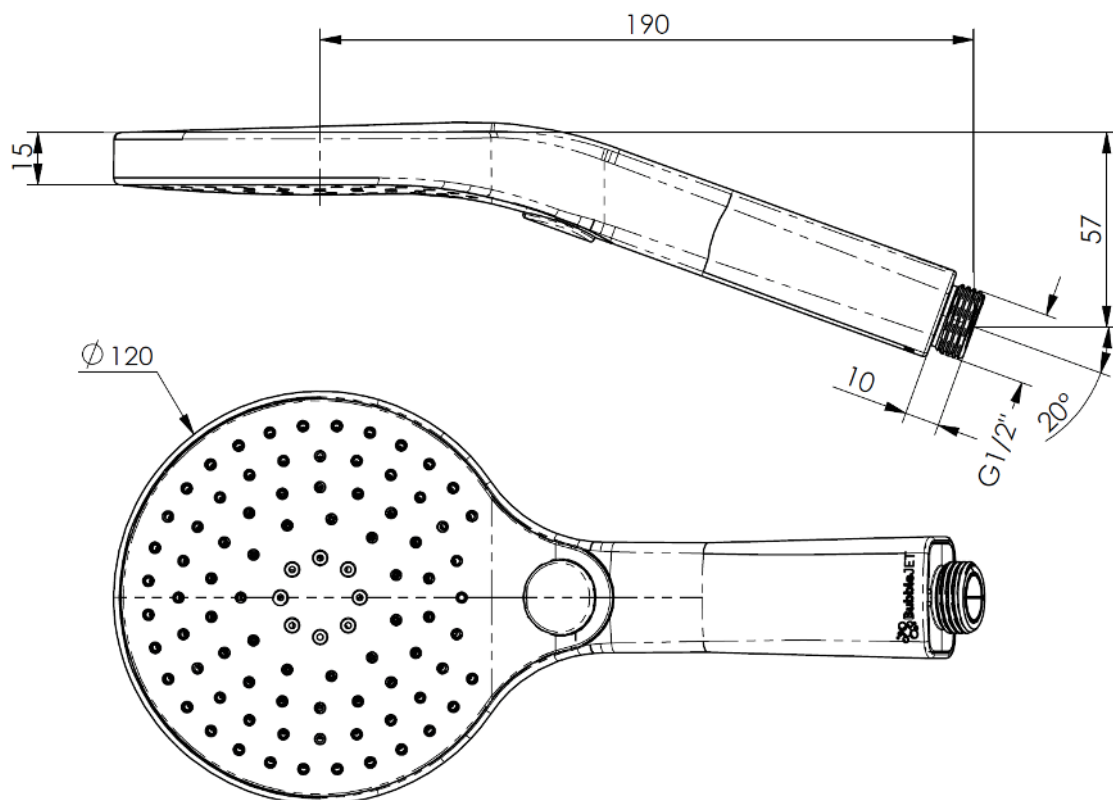

Ashmore w BubbleJET® Technology Hand Shower

- 9404088CP | Chrome
- 9404088BB | PVD Brushed Brass
- 9404088MB | Matte Black
- 9404088GM | PVD Gun Metal
- 9404088BN | PVD Brushed Nickel

- WELS 4 Star 7.5L/M | MP
- BubbleJET® Technology
 - 120mm Dual Function Handset
 - Suitable for Mains Pressures