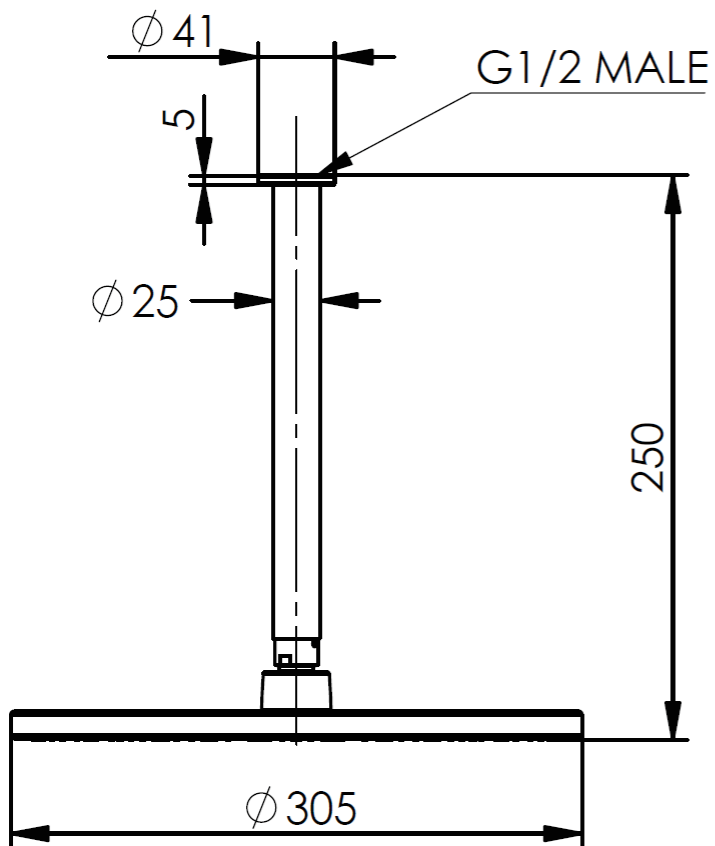

Ashmore w BubbleJET® Technology Ceiling Arm 250mm

9403725CP | Chrome
9403725BB | PVD Brushed Brass
9403725MB | Matte Black
9403725GM | PVD Gun Metal
9403725BN | PVD Brushed Nickel

- 250mm Length
- Drencher Sold Separately