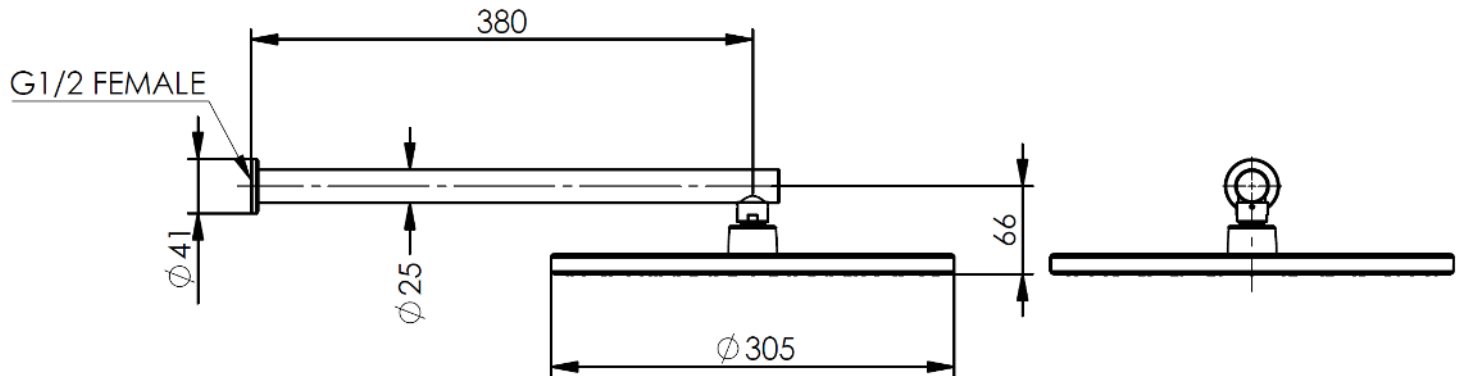

Ashmore w BubbleJET[®] Technology

Wall Arm 380mm

9403721CP | Chrome
9403721BB | PVD Brushed Brass
9403721MB | Matte Black
9403721GM | PVD Gun Metal
9403721BN | PVD Brushed Nickel

- 380mm Length
- Drencher Sold Separately