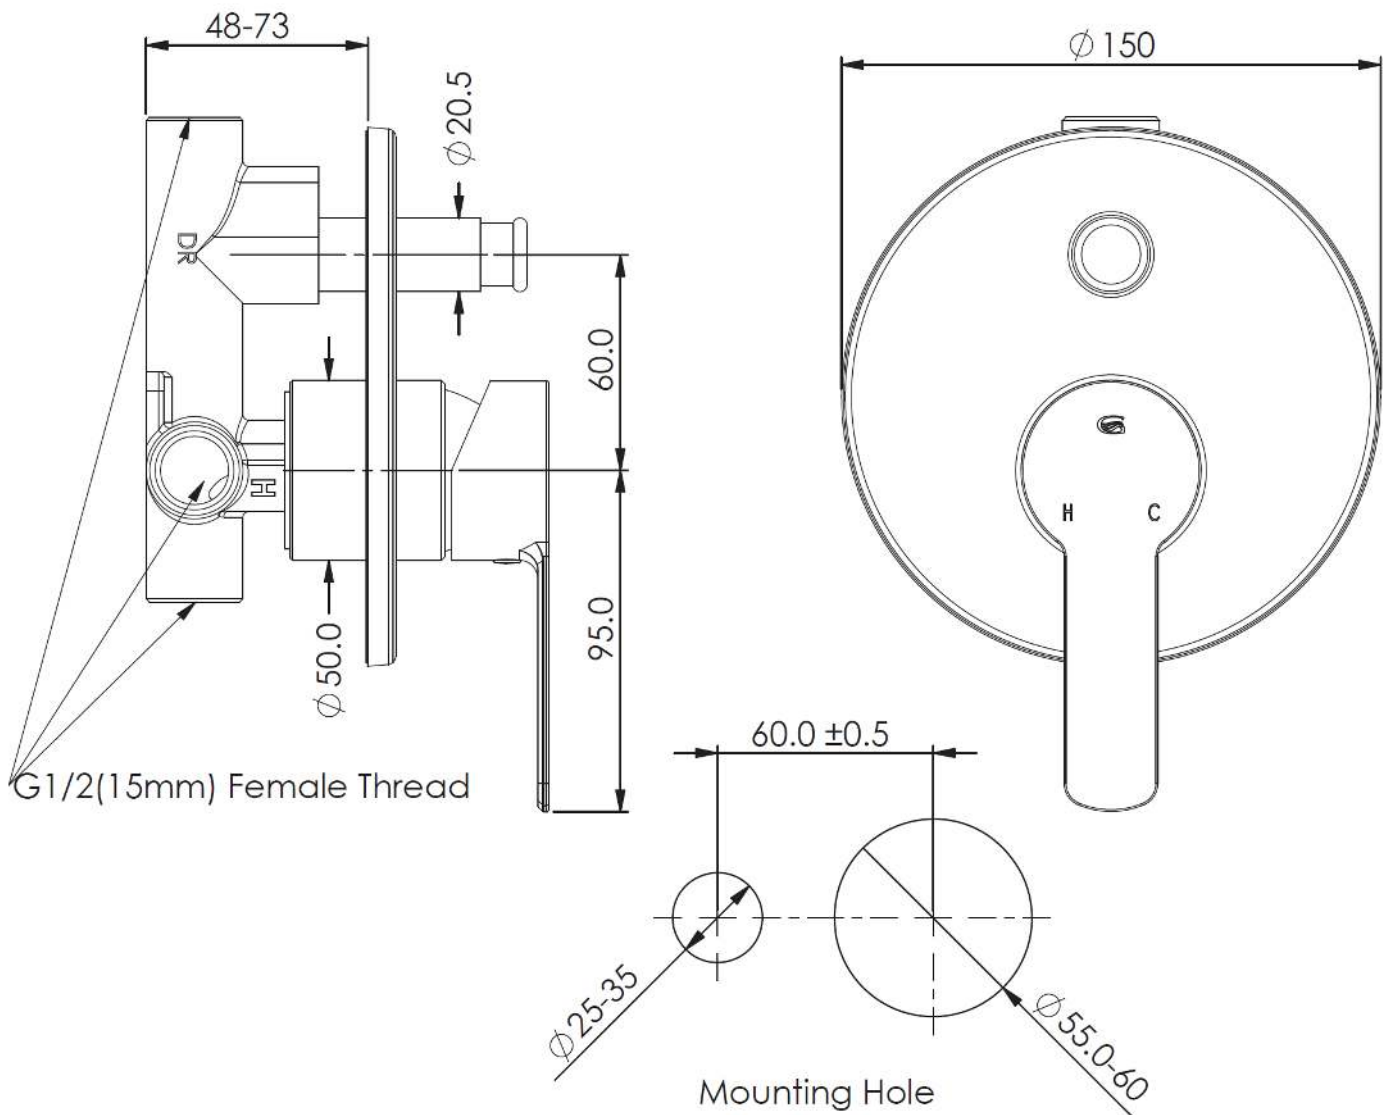

ASTRO II

Shower/Bath Diverter Mixer

- 253490CP | Chrome
- 253490BN | Brushed Nickel
- 253490BB | Brushed Brass
- 253490MB | Matte Black
- 253490GM | Gun Metal

WELS N/A | MP

NZ PHONE - 0800 655 455
 EMAIL - nzsales@greenstapware.com
 WEBSITE - greenstapware.com