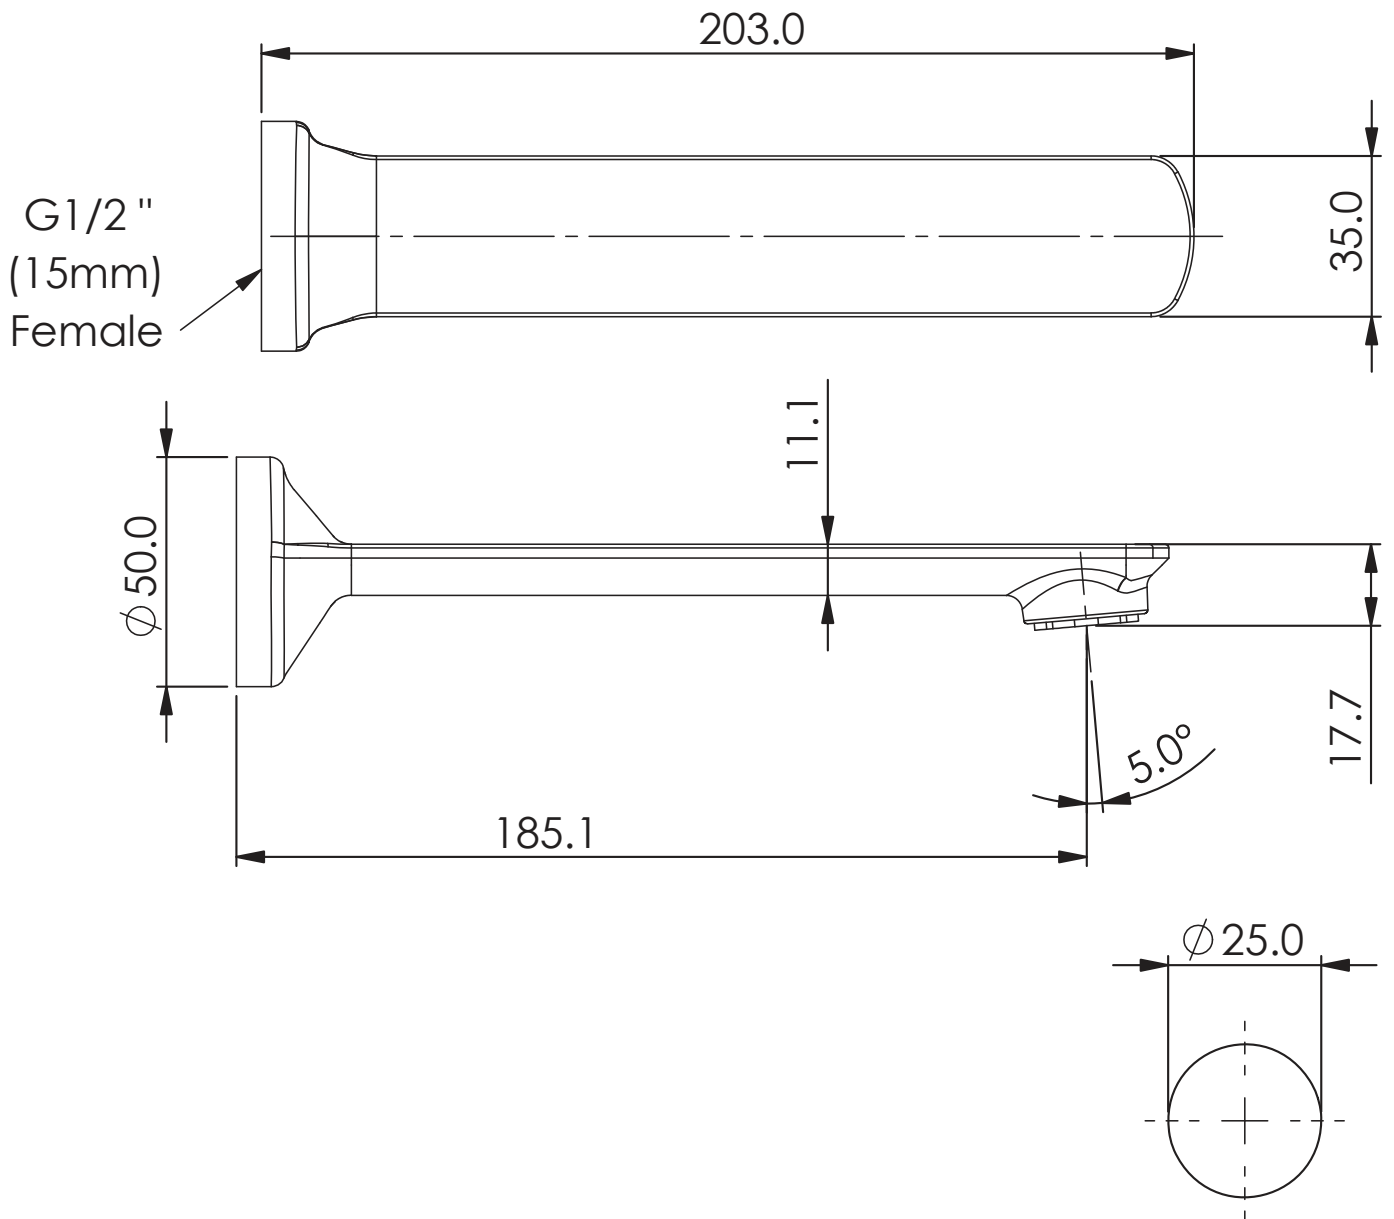

## Bath Spout

- 255660 | Chrome
- 255661 | Brushed Nickel
- 255666 | Brushed Brass
- 255667 | Matte Black
- 255669 | Gun Metal

WELS N/A | AP  
Fixed Spout

Mounting Hole

**NZ** PHONE - 0800 655 455  
EMAIL - [nzsales@greenstapware.com](mailto:nzsales@greenstapware.com)  
WEBSITE - [greenstapware.com](http://greenstapware.com)