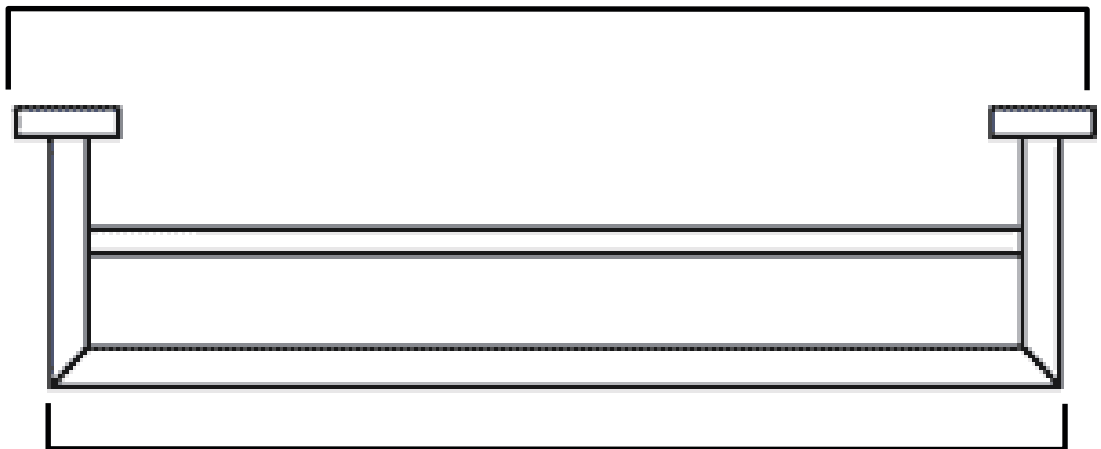

ZOLA

Double Towel Rail

- 681505CP | Chrome
- 681505MB | Matte Black
- 681505BN | Brushed Nickel
- 681505BB | Brushed Brass
- 681505GM | Gun Metal

600mm

600mm (Fixing centres)

650mm (Outside Flanges)

615mm (Outside Rail)