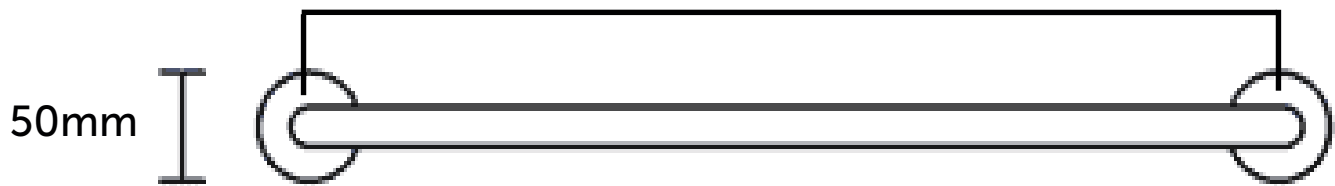

ZOLA

Double Towel Rail

- 681505CP | Chrome
- 681505MB | Matte Black
- 681505BN | Brushed Nickel
- 681505BB | Brushed Brass
- 681505GM | Gun Metal

600mm

600mm (Fixing centres)

650mm (Outside Flanges)

615mm (Outside Rail)